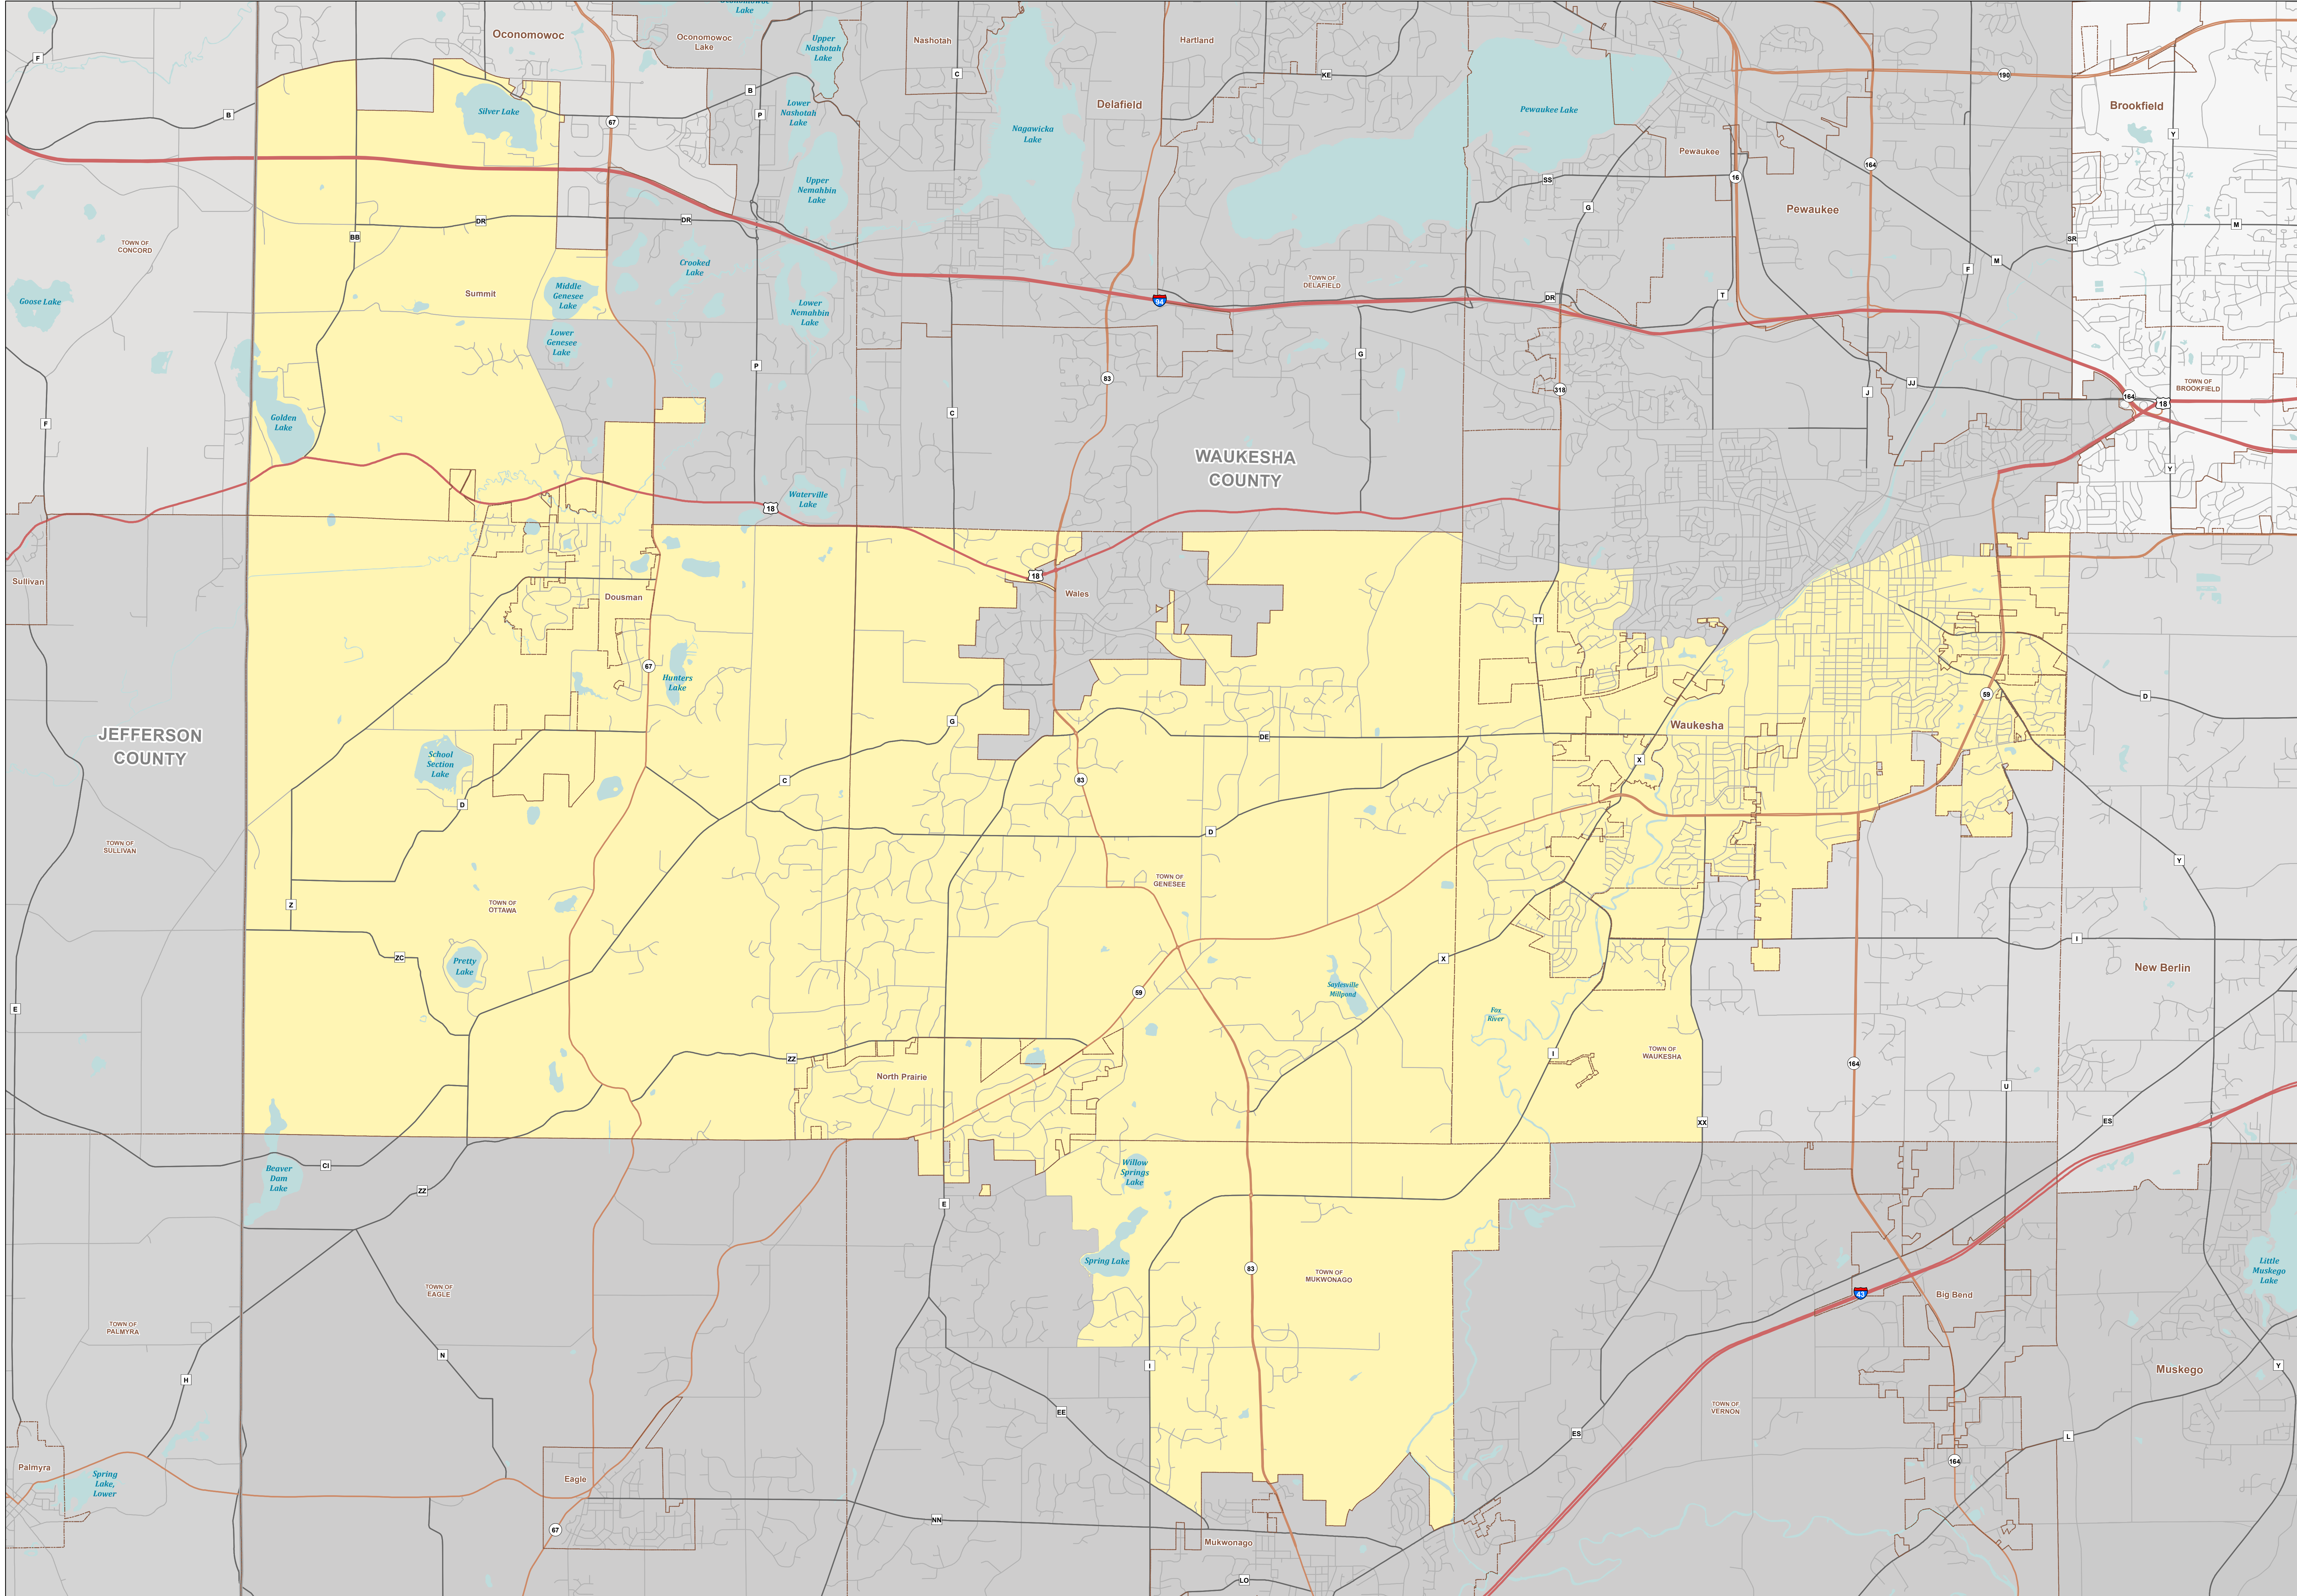

Assembly District 97

STATE OF WISCONSIN

- Interstate/U.S. Hwy
- State Hwy
- County Hwy
- Assembly District 97
- Water Bodies
- Cities, Towns, Villages
- Surrounding Districts
- Counties

Legislative Technology Services Bureau
Madison, WI 53703
(608) 283-1830
www.legis.wisconsin.gov/ltsb/gis