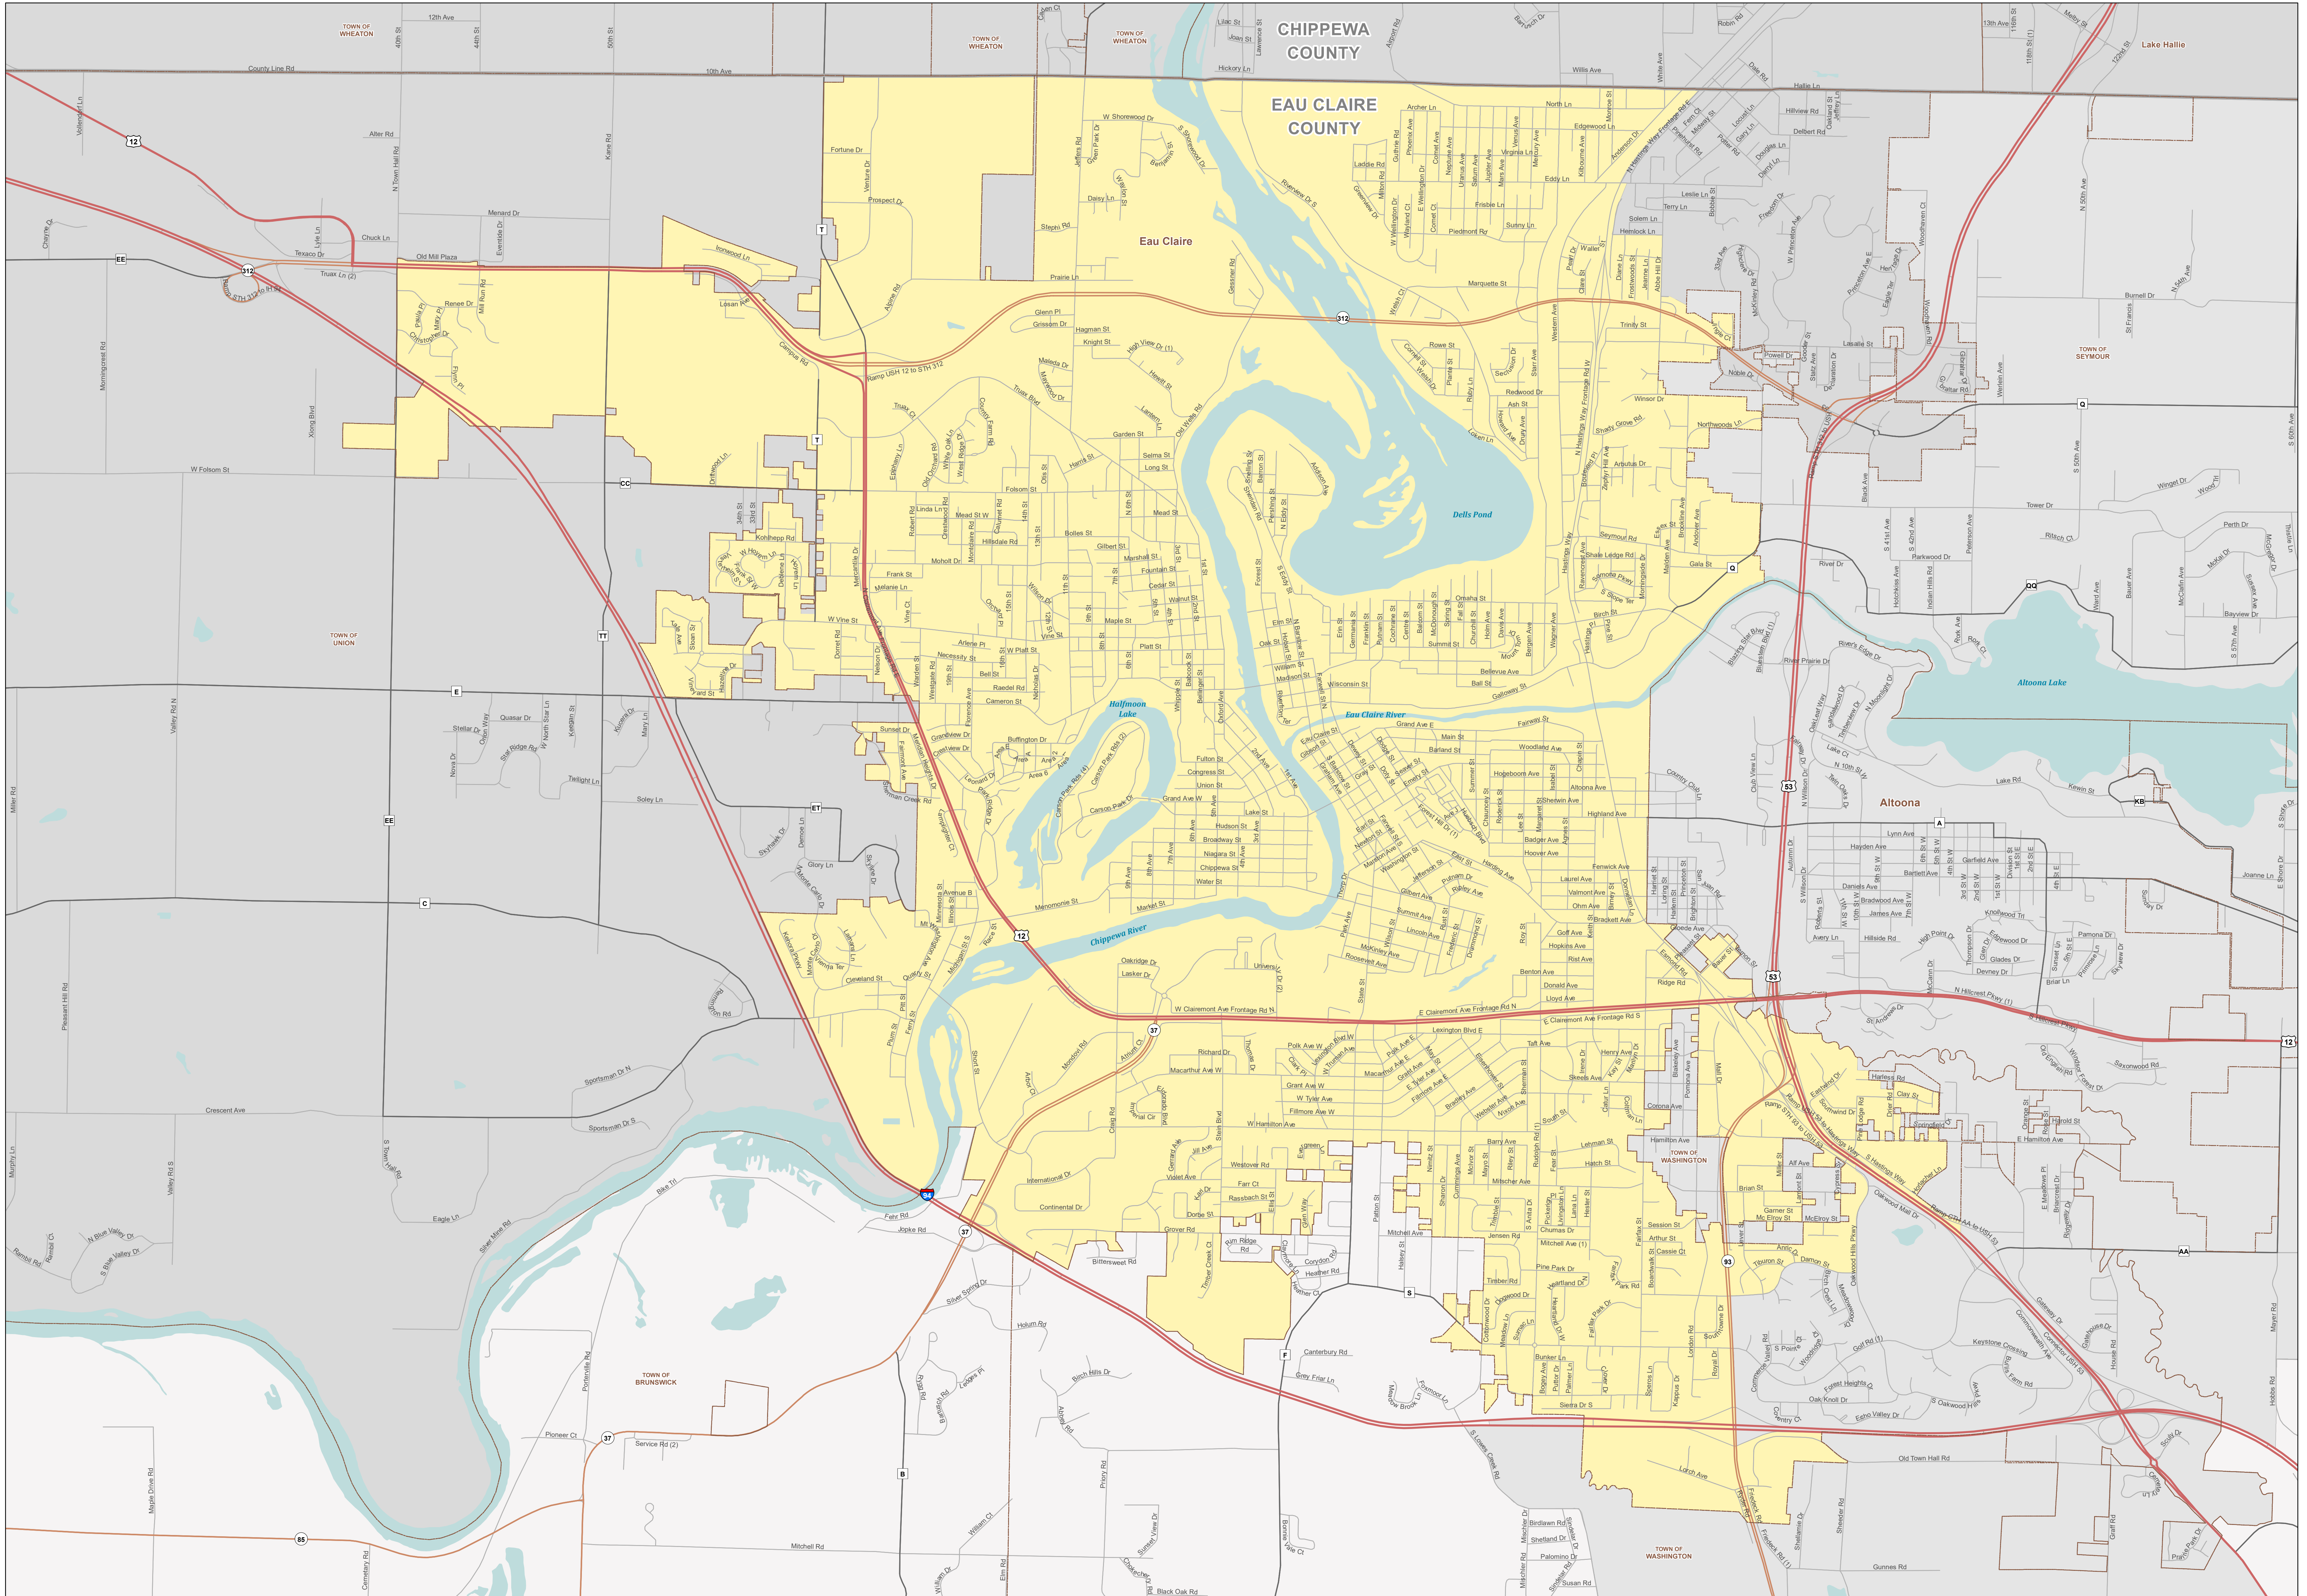

Assembly District 91

STATE OF WISCONSIN

- Interstate/U.S. Hwy
- State Hwy
- County Hwy
- Assembly District 91
- Water Bodies
- Surrounding Districts
- Cities, Towns, Villages
- Counties

Legislative Technology Services Bureau
Madison, WI 53703
(608) 283-1830
www.legis.wisconsin.gov/ltsb/gis