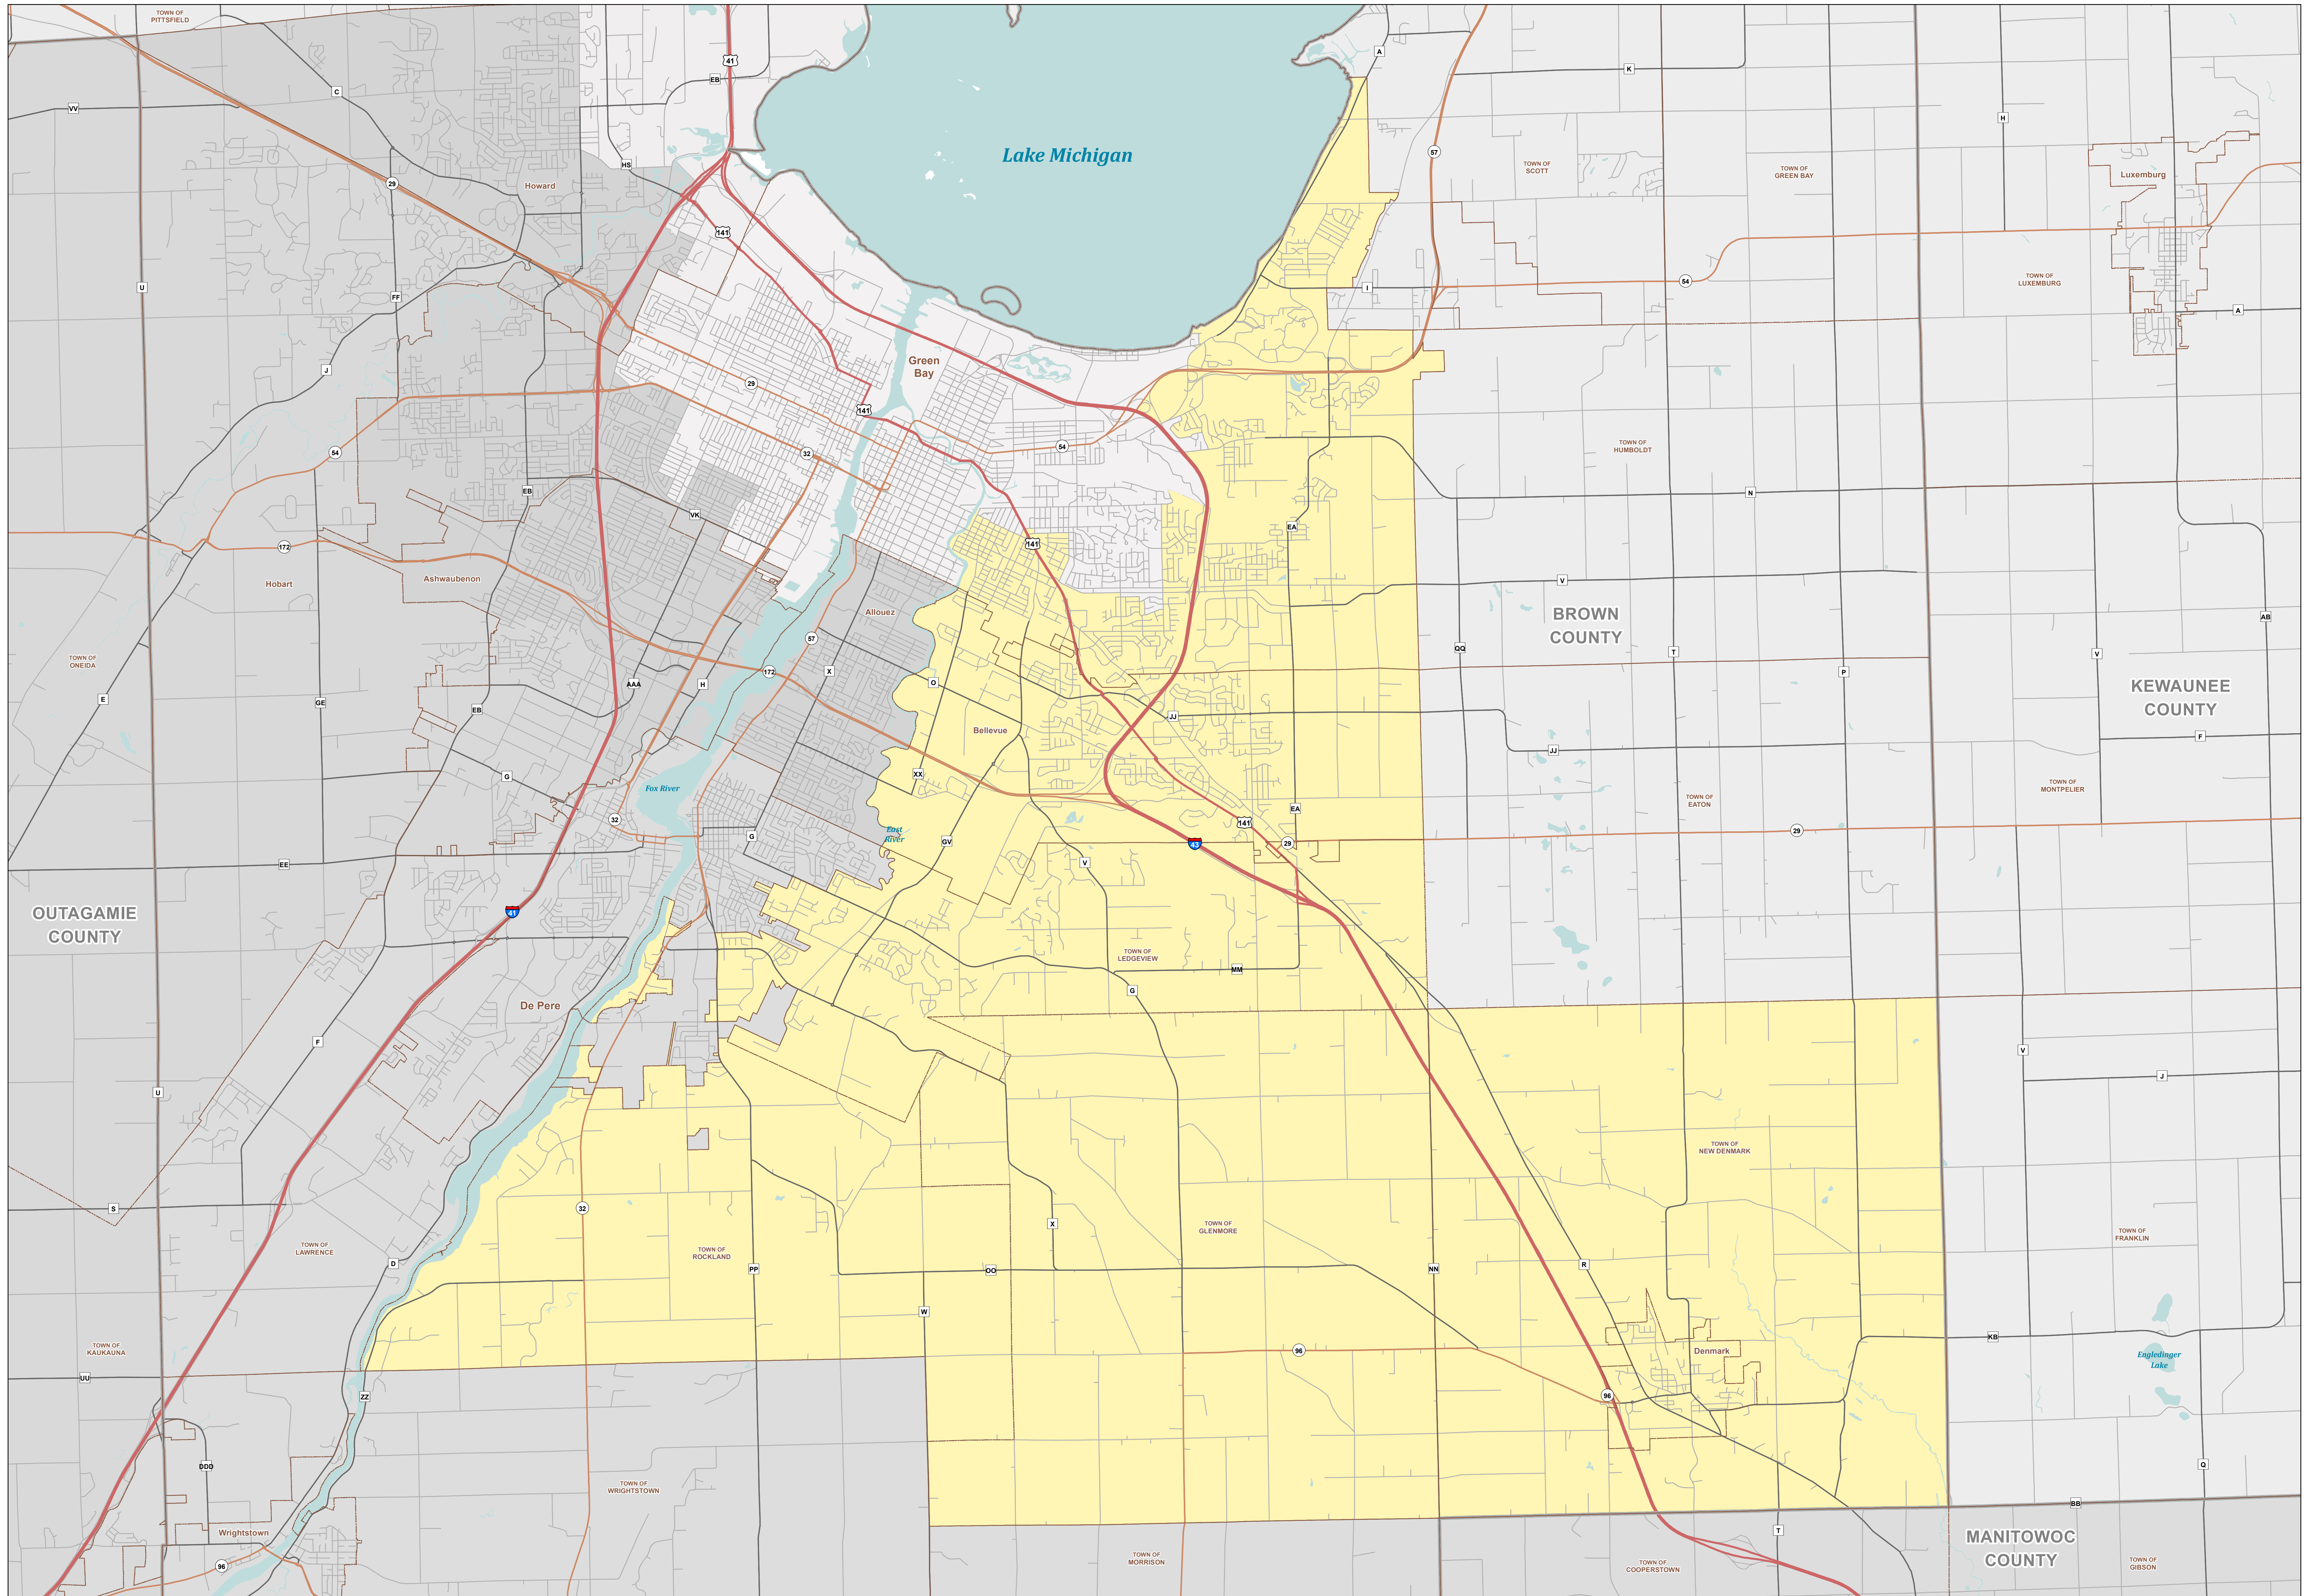

Assembly District 88

STATE OF WISCONSIN

- Interstate/U.S. Hwy
- State Hwy
- County Hwy
- Assembly District 88
- Water Bodies
- Cities, Towns, Villages
- Surrounding Districts
- Counties

Legislative Technology Services Bureau
Madison, WI 53703
(608) 283-1830
www.legis.wisconsin.gov/ltsb/gis