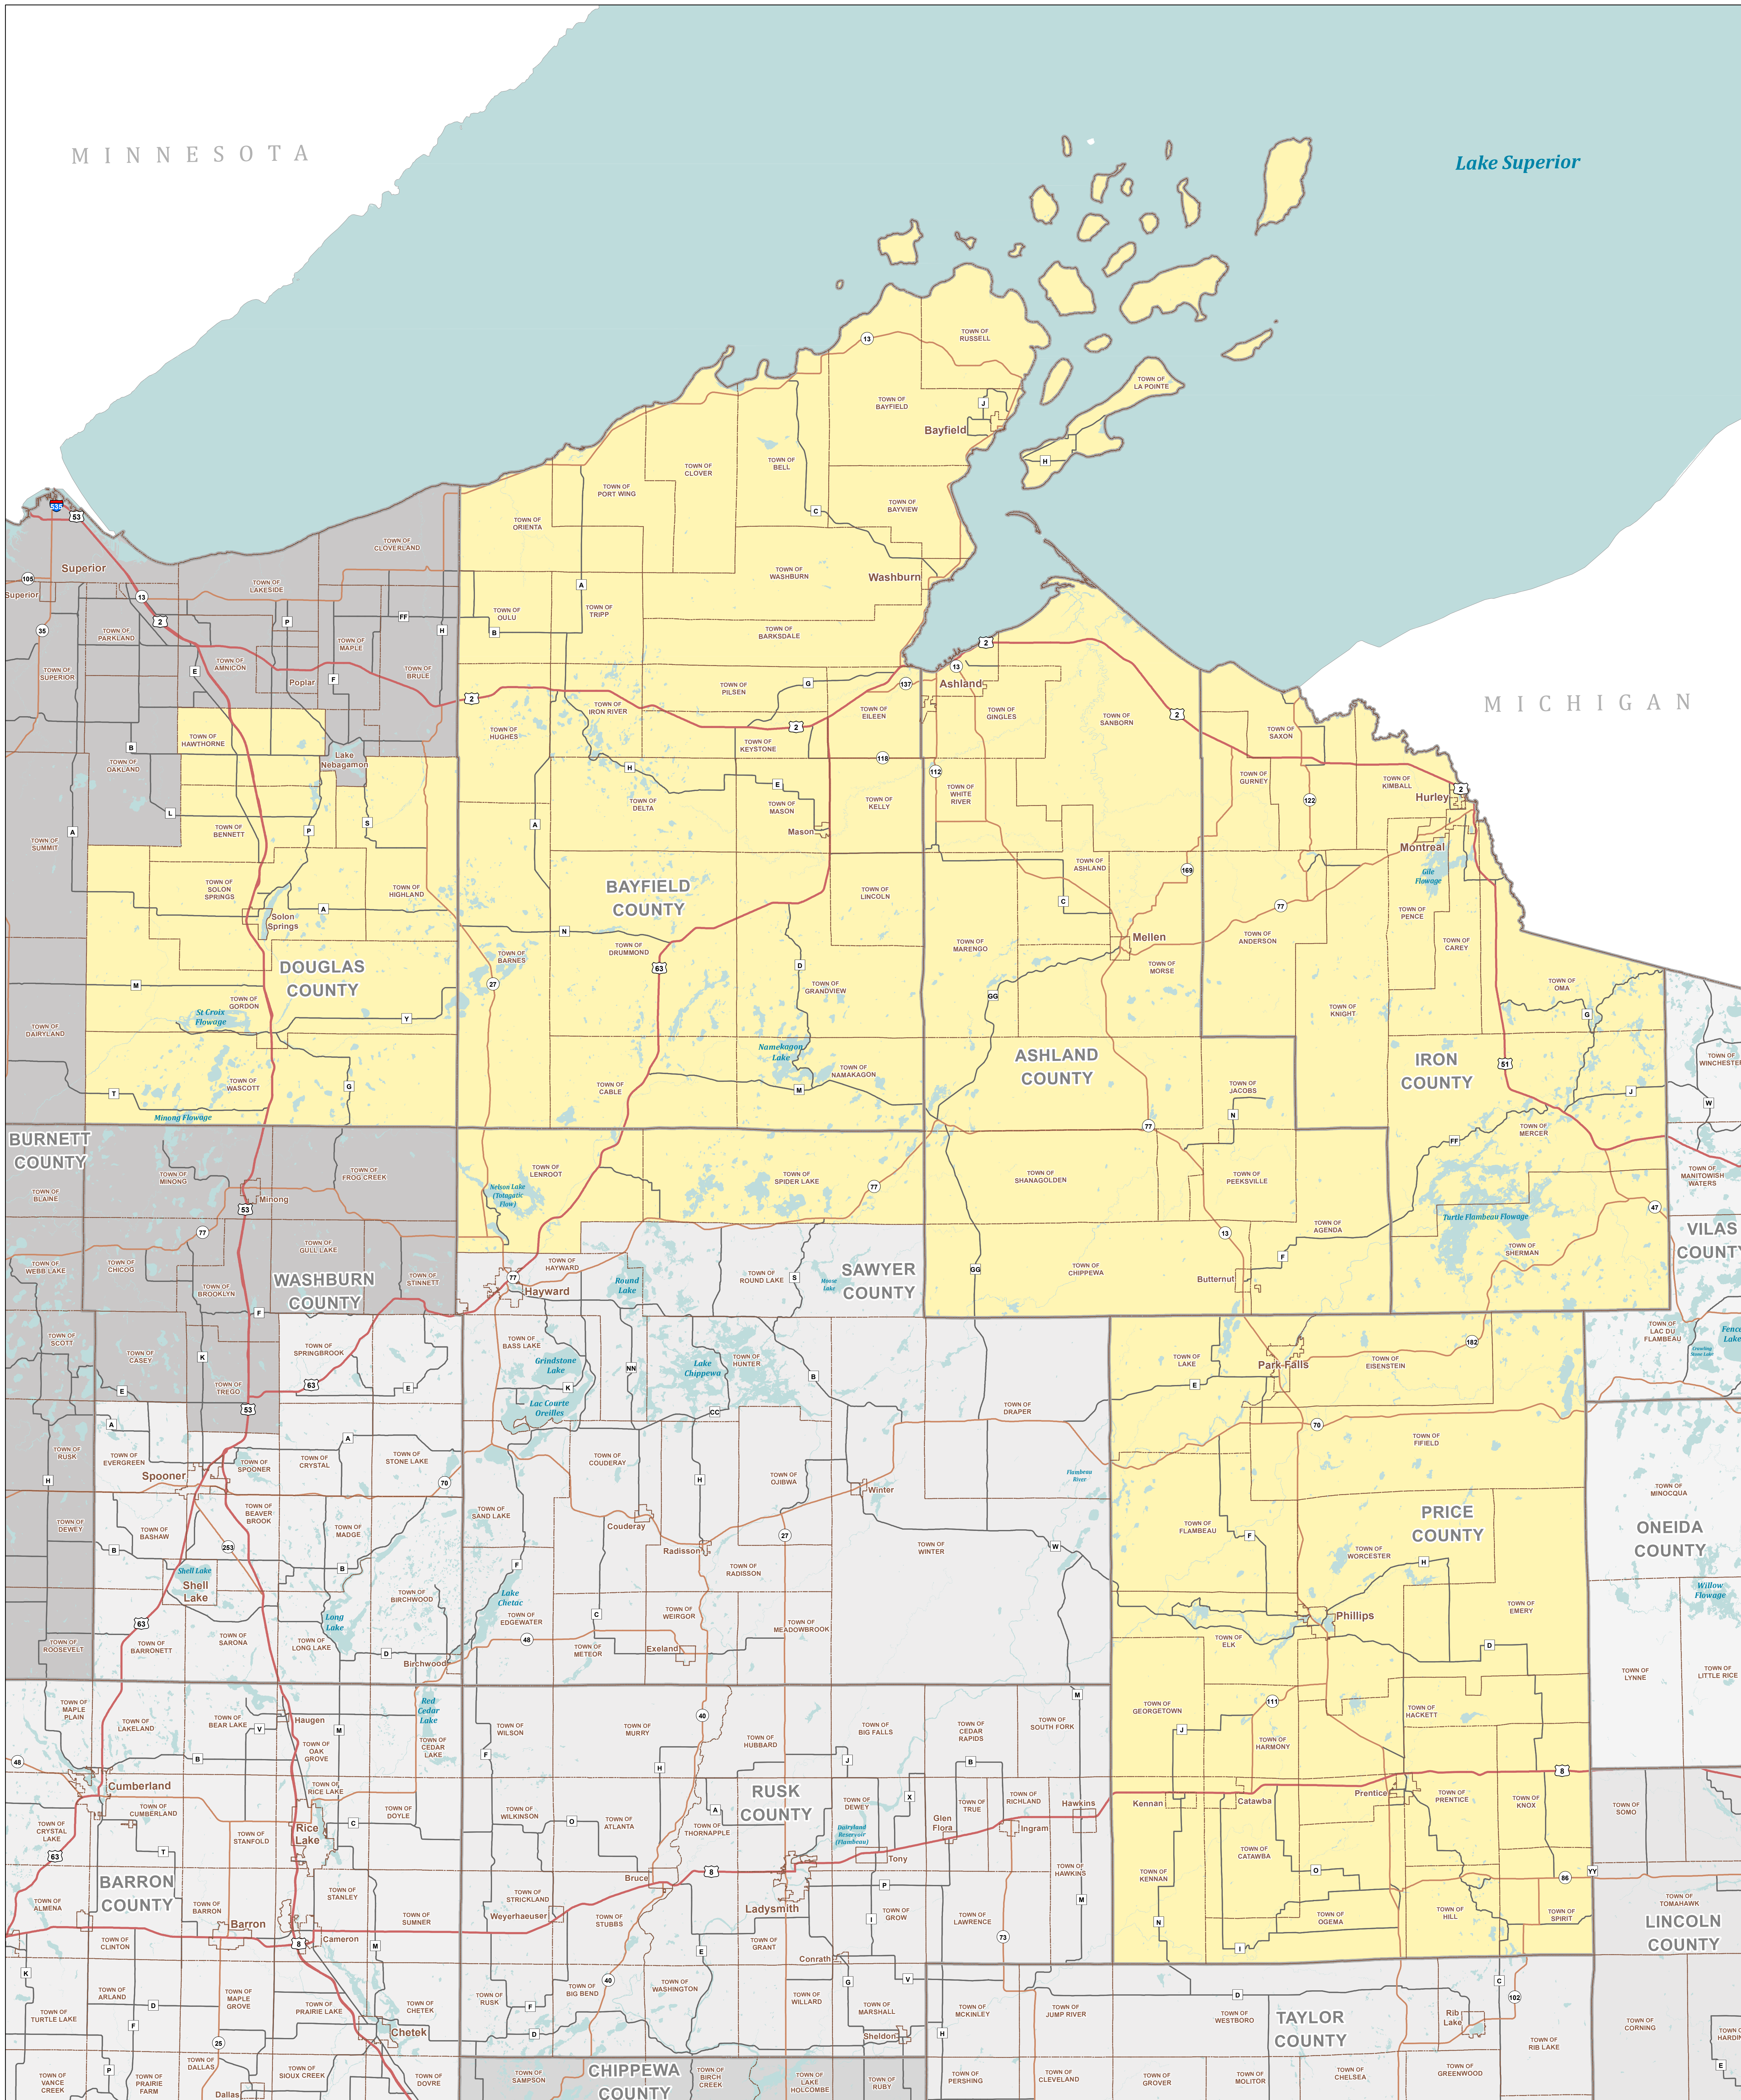

Assembly District 74

STATE OF WISCONSIN

- Interstate/U.S. Hwy
- State Hwy
- County Hwy
- Assembly District 74
- Cities, Towns, Villages
- Surrounding Districts
- Counties
- Water Bodies

Legislative Technology Services Bureau
Madison, WI 53703
(608) 283-1830
www.legis.wisconsin.gov/ltsb/gis