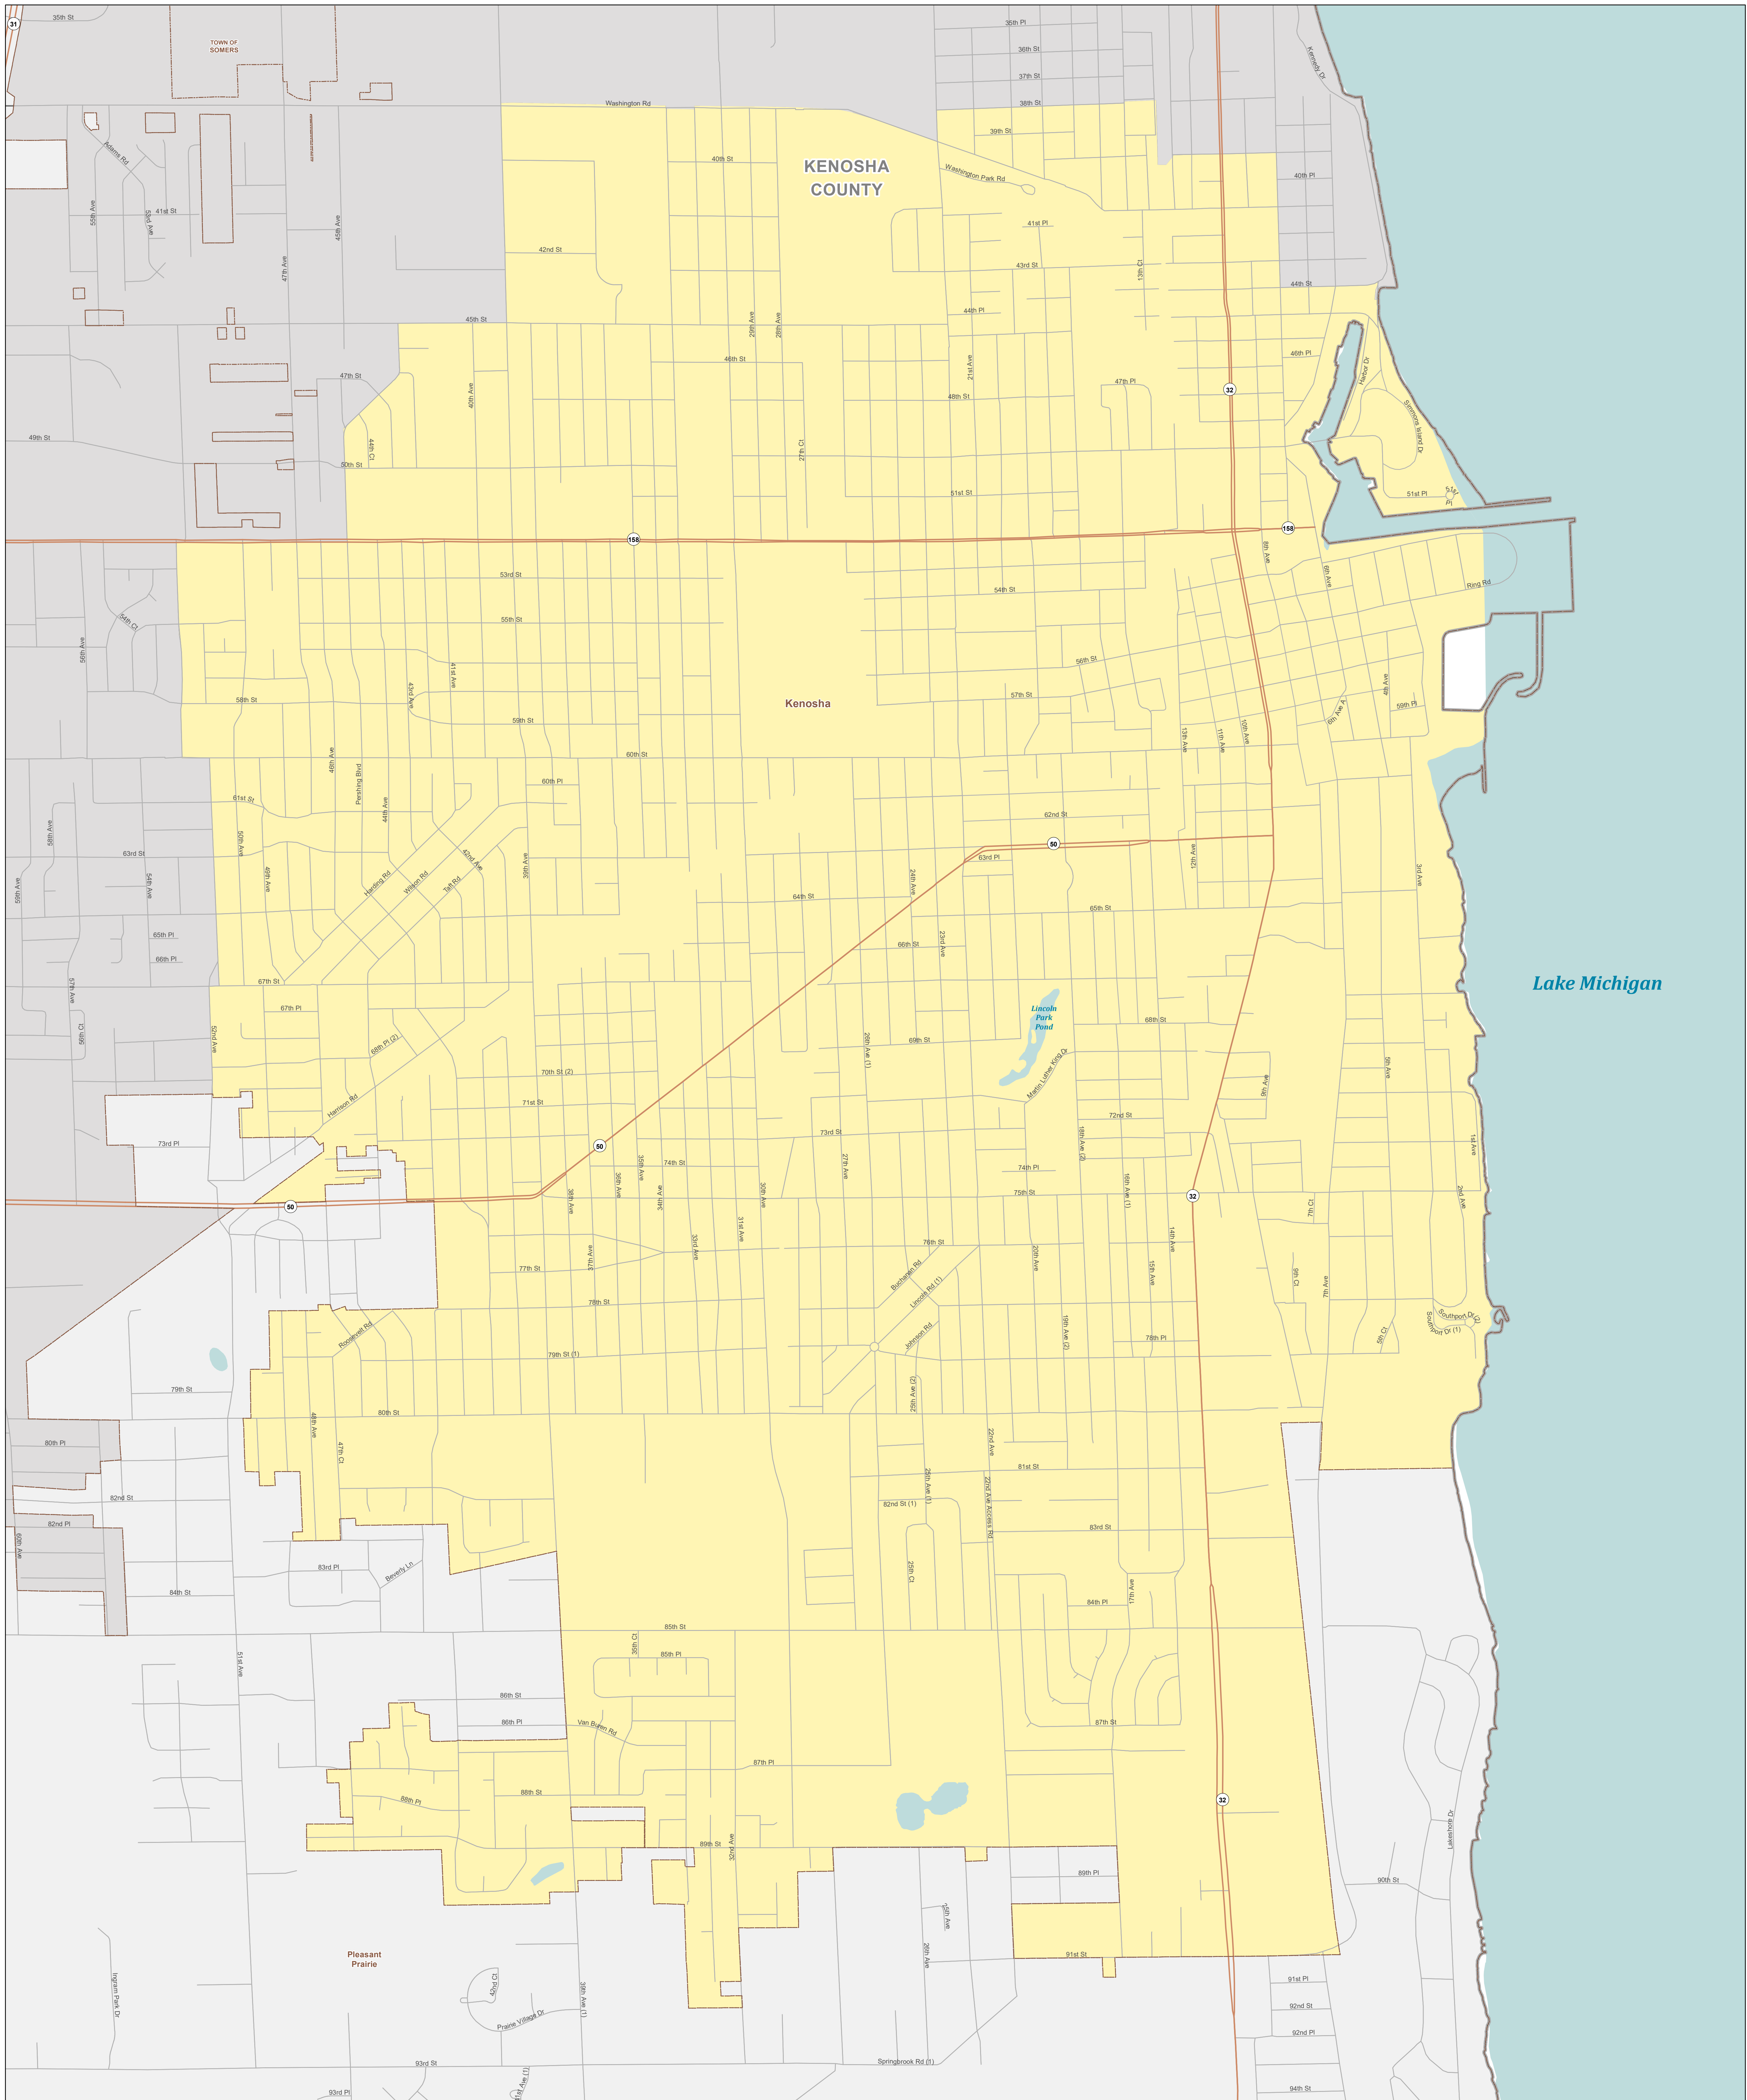

Assembly District 65

STATE OF WISCONSIN

- Interstate/U.S. Hwy
- State Hwy
- County Hwy
- Assembly District 65
- Cities, Towns, Villages
- Counties
- Water Bodies
- Surrounding Districts

Legislative Technology Services Bureau
Madison, WI 53703
(608) 283-1830
www.legis.wisconsin.gov/ltsb/gis