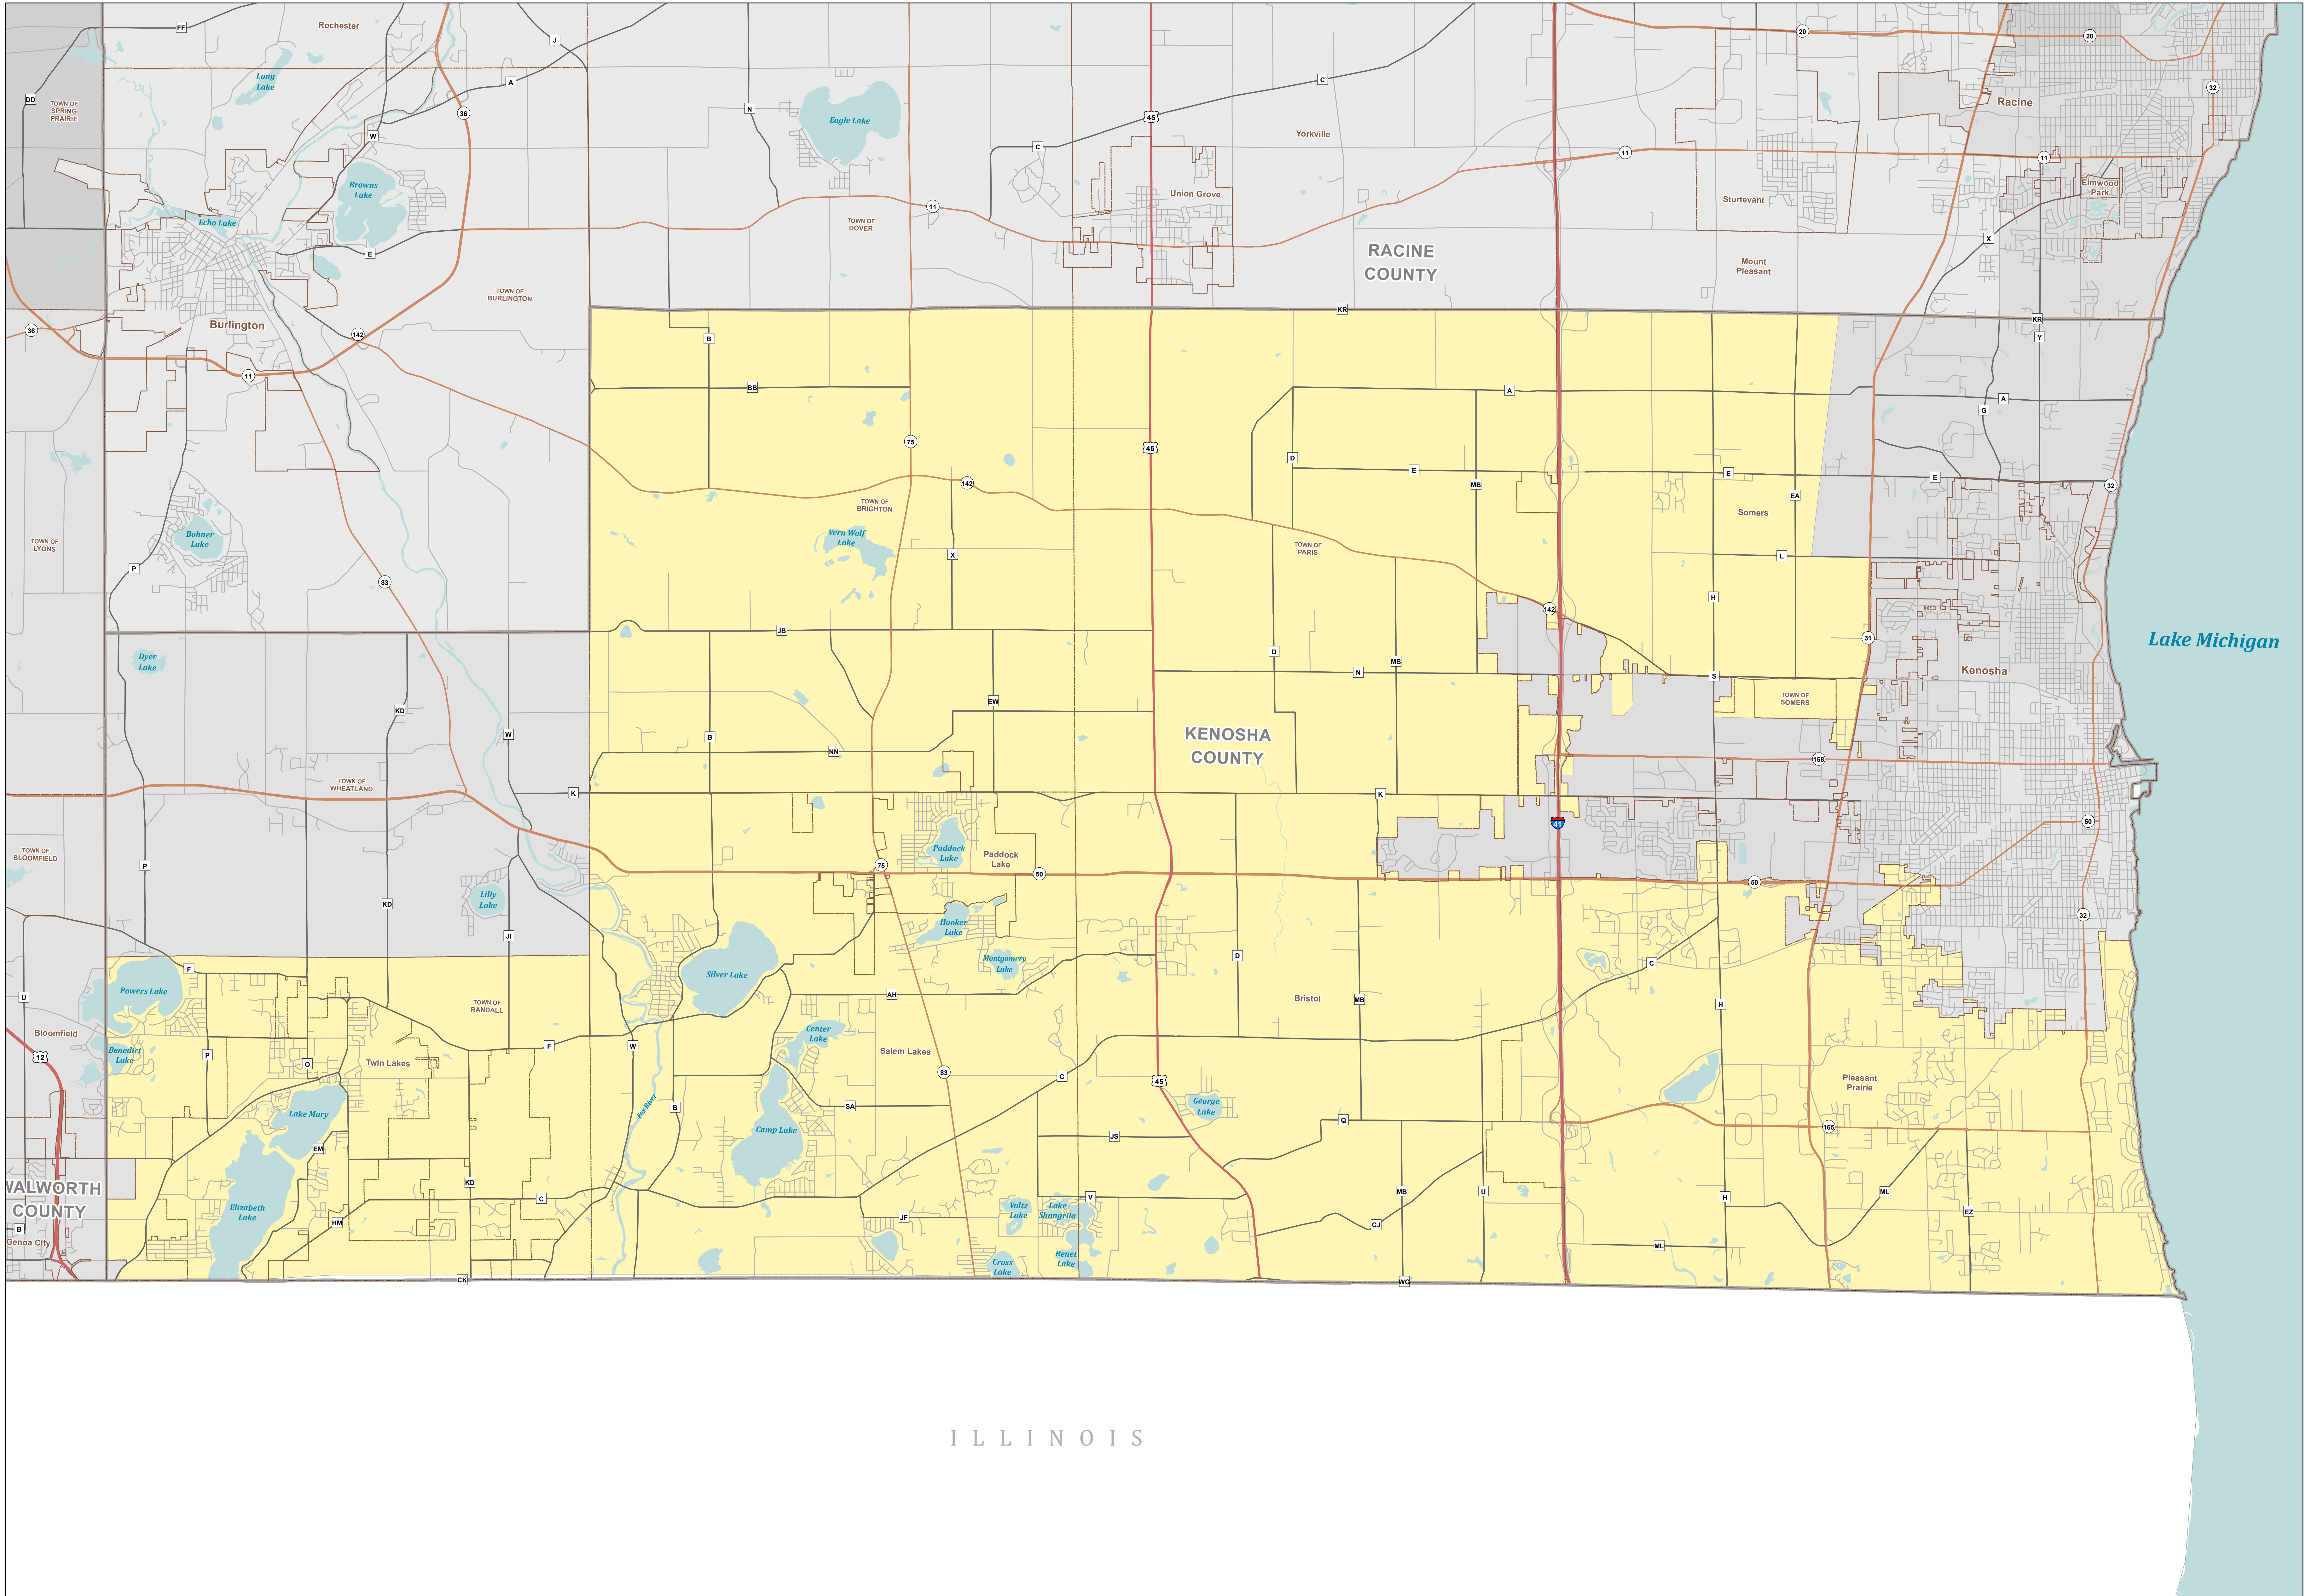

Assembly District 61

STATE OF WISCONSIN

ILLINOIS

- Interstate/U.S. Hwy
- State Hwy
- County Hwy
- Assembly District 61
- Water Bodies
- Cities, Towns, Villages
- Surrounding Districts
- Counties

Legislative Technology Services Bureau
Madison, WI 53703
(608) 283-1830
www.legis.wisconsin.gov/ltsb/gis