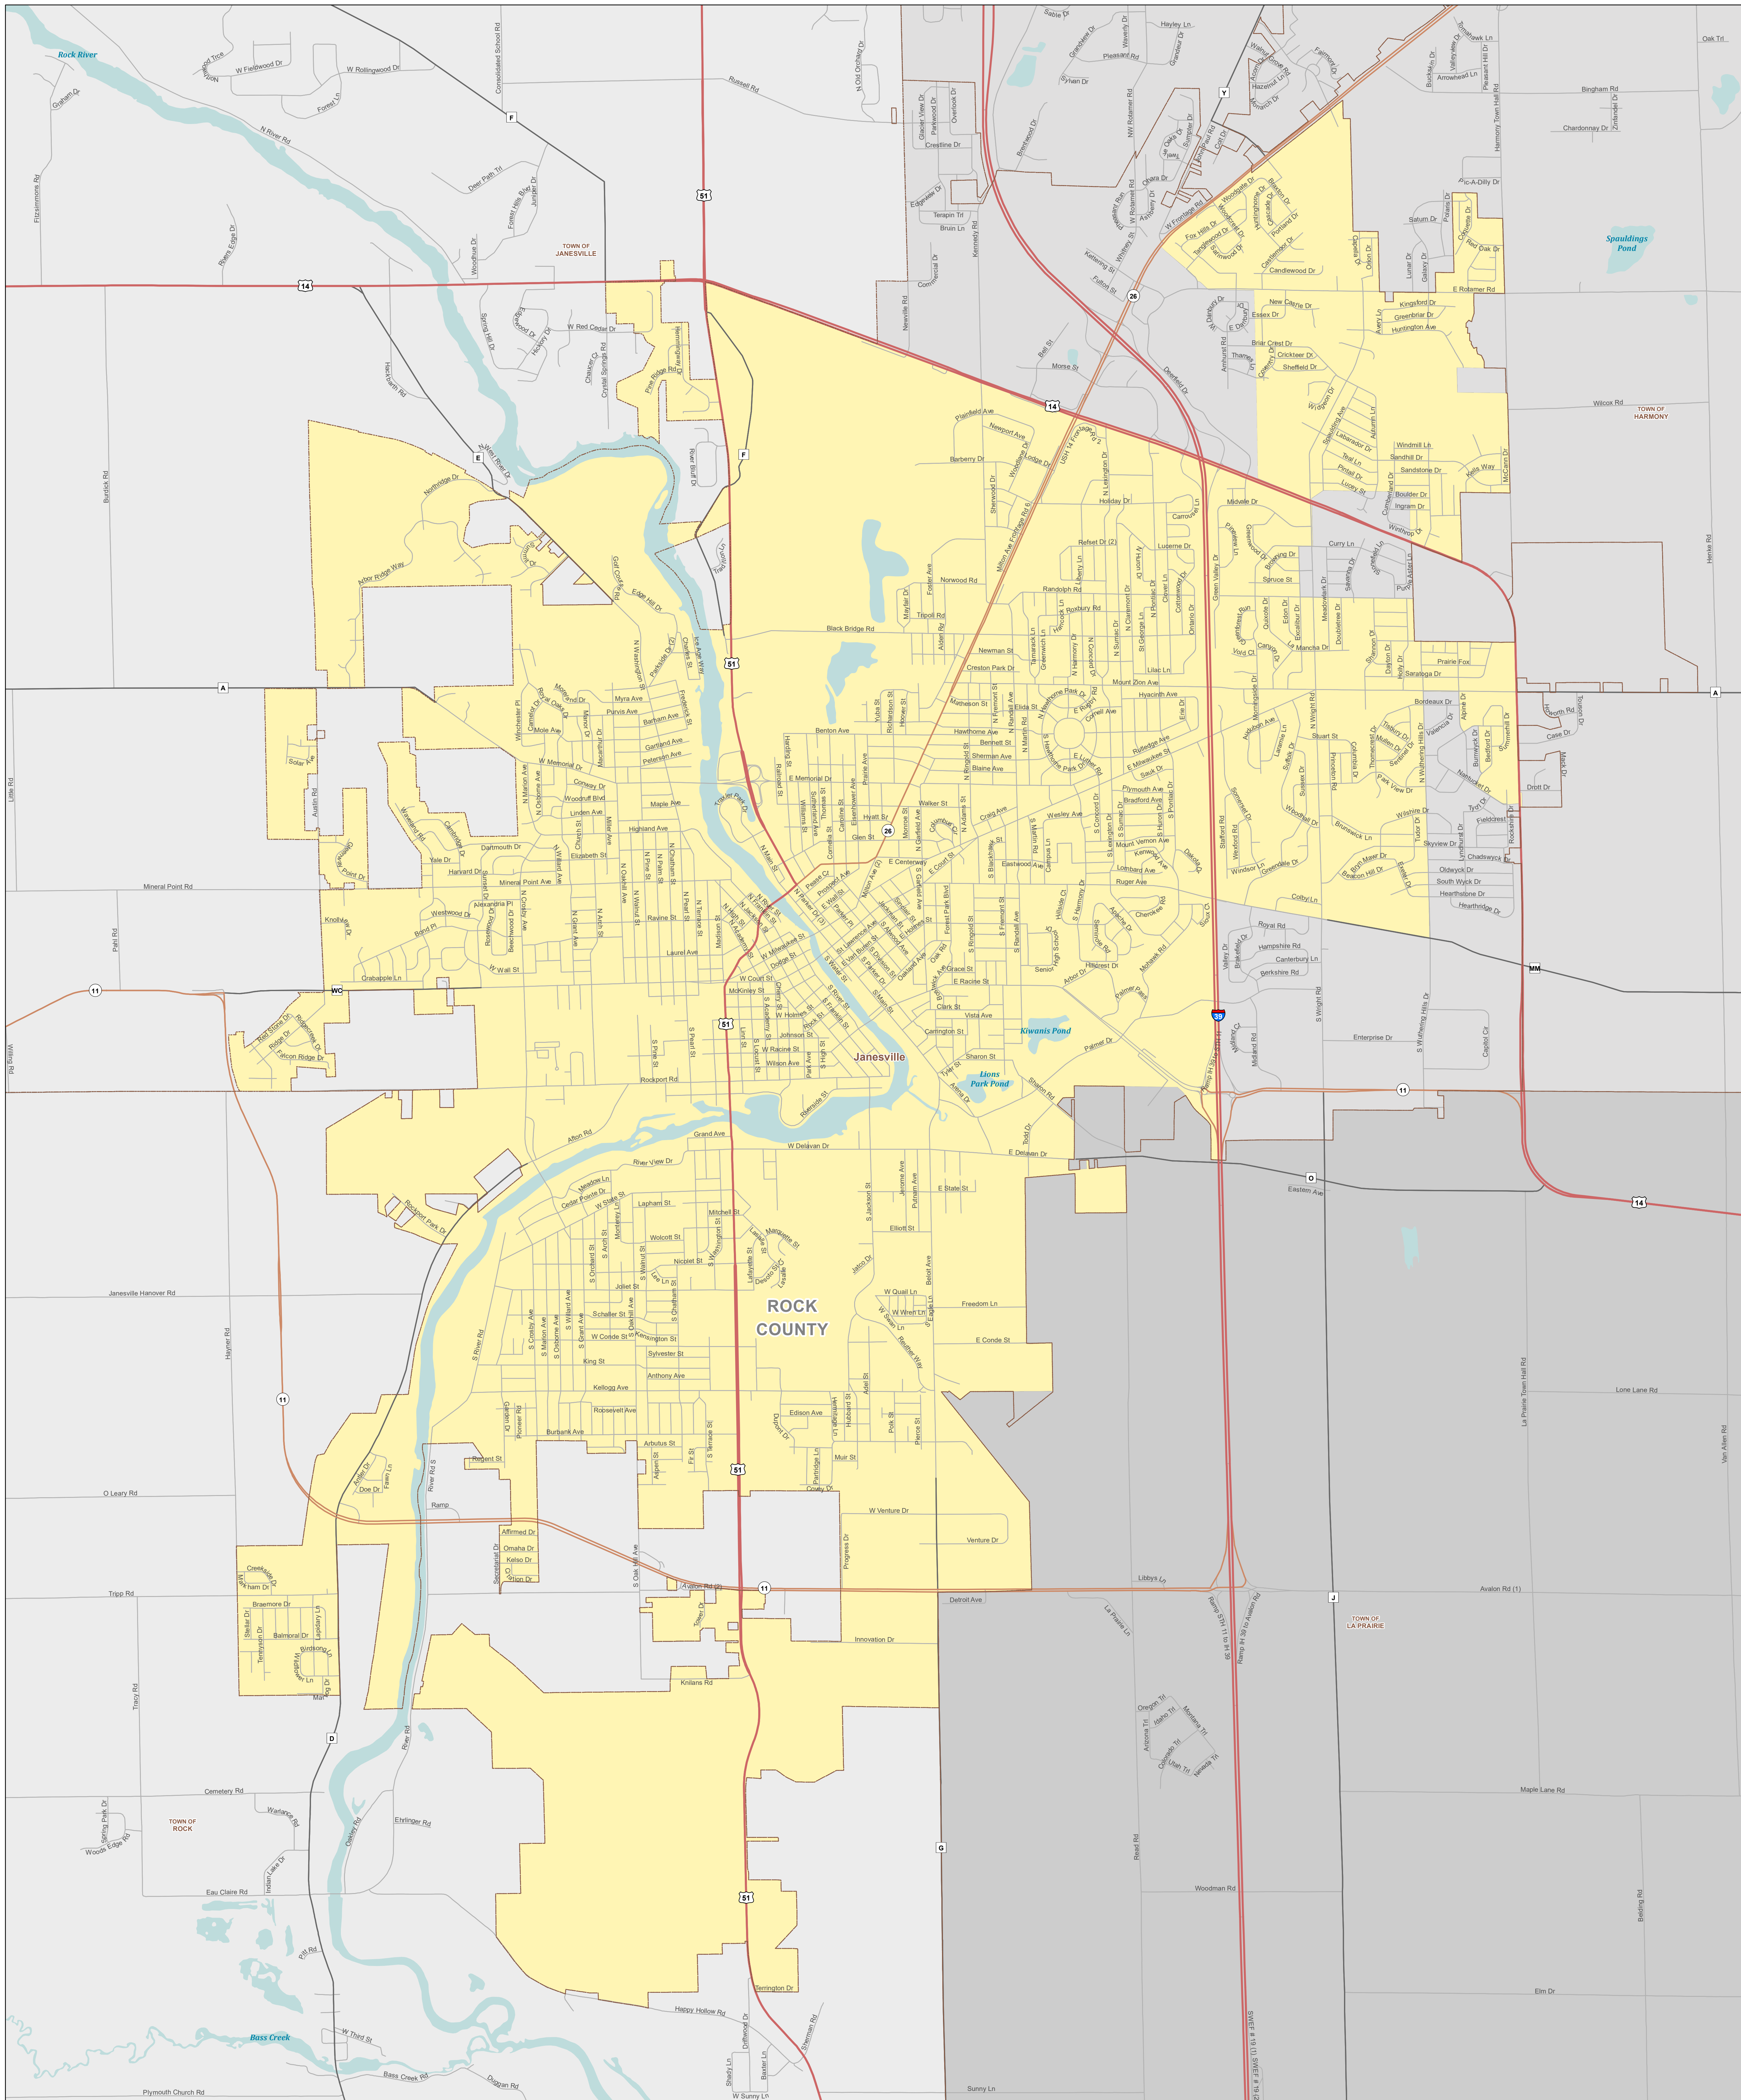

Assembly District 44

STATE OF WISCONSIN

- Interstate/U.S. Hwy
- State Hwy
- County Hwy
- Assembly District 44
- Cities, Towns, Villages
- Surrounding Districts
- Water Bodies
- Counties

Legislative Technology Services Bureau
Madison, WI 53703
(608) 283-1830
www.legis.wisconsin.gov/ltsb/gis