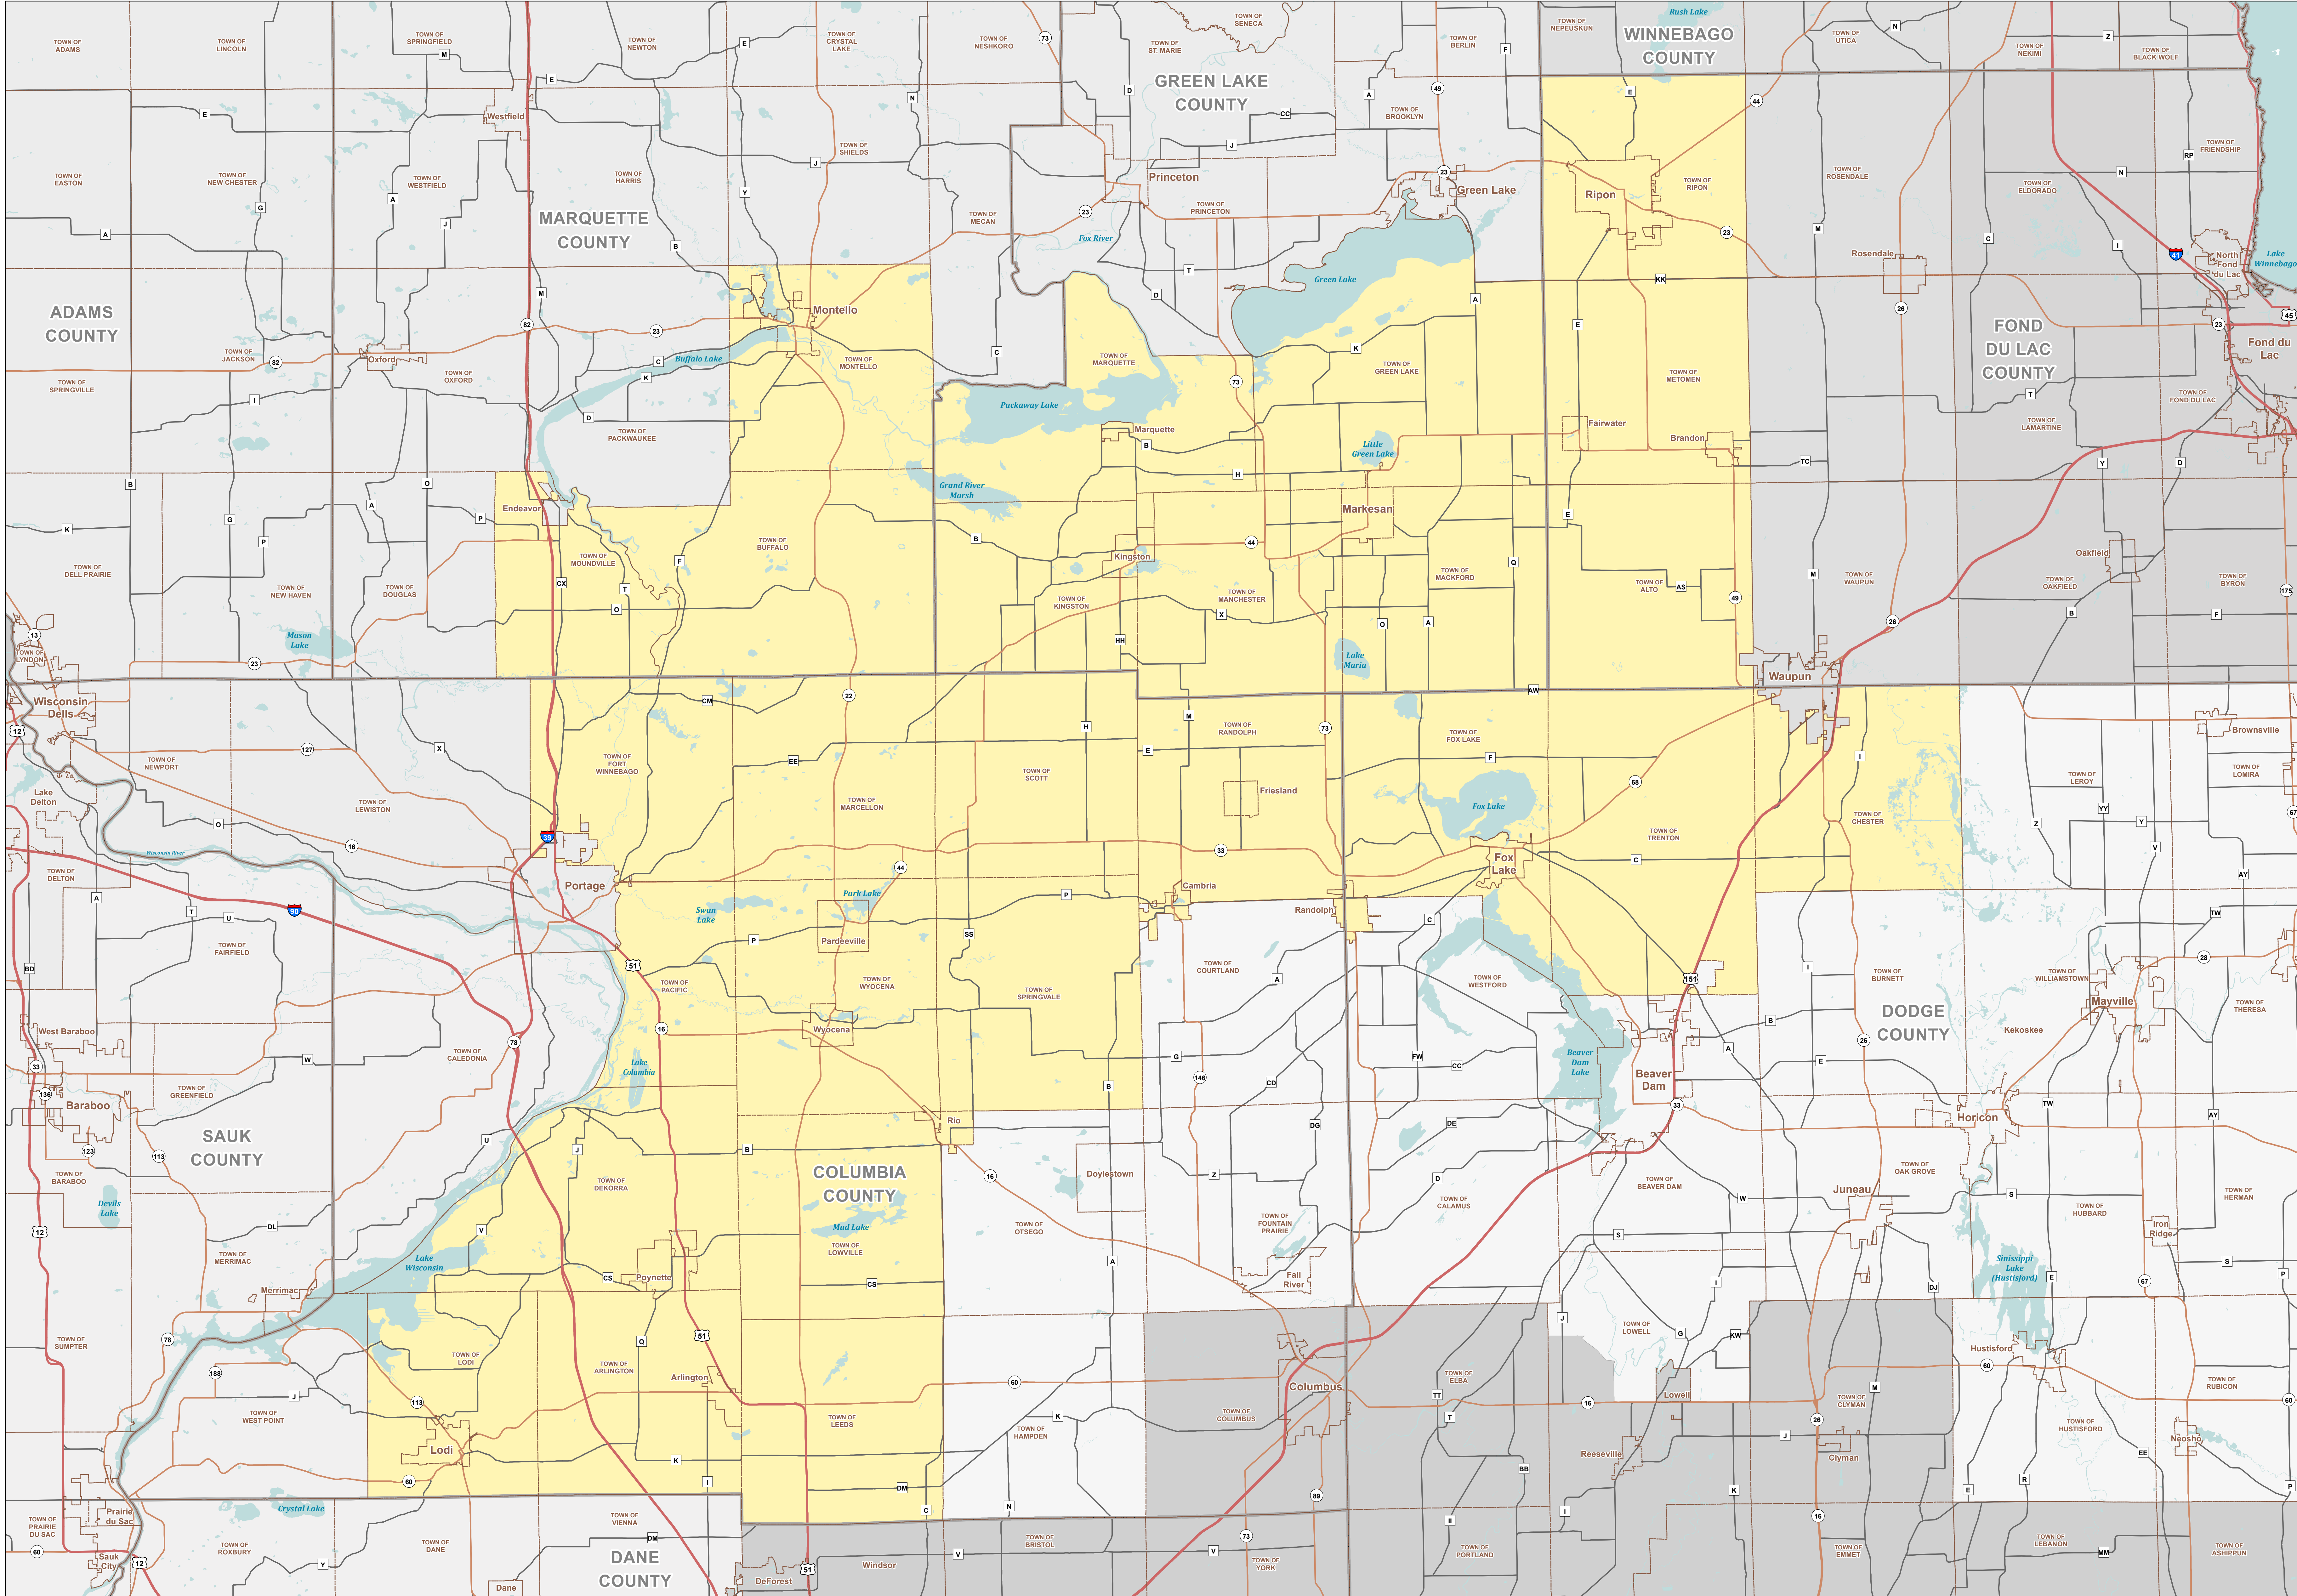

Assembly District 42

STATE OF WISCONSIN

- Interstate/U.S. Hwy
- State Hwy
- County Hwy
- Assembly District 42
- Water Bodies
- Cities, Towns, Villages
- Surrounding Districts
- Counties

Legislative Technology Services Bureau
Madison, WI 53703
(608) 283-1830
www.legis.wisconsin.gov/ltsb/gis