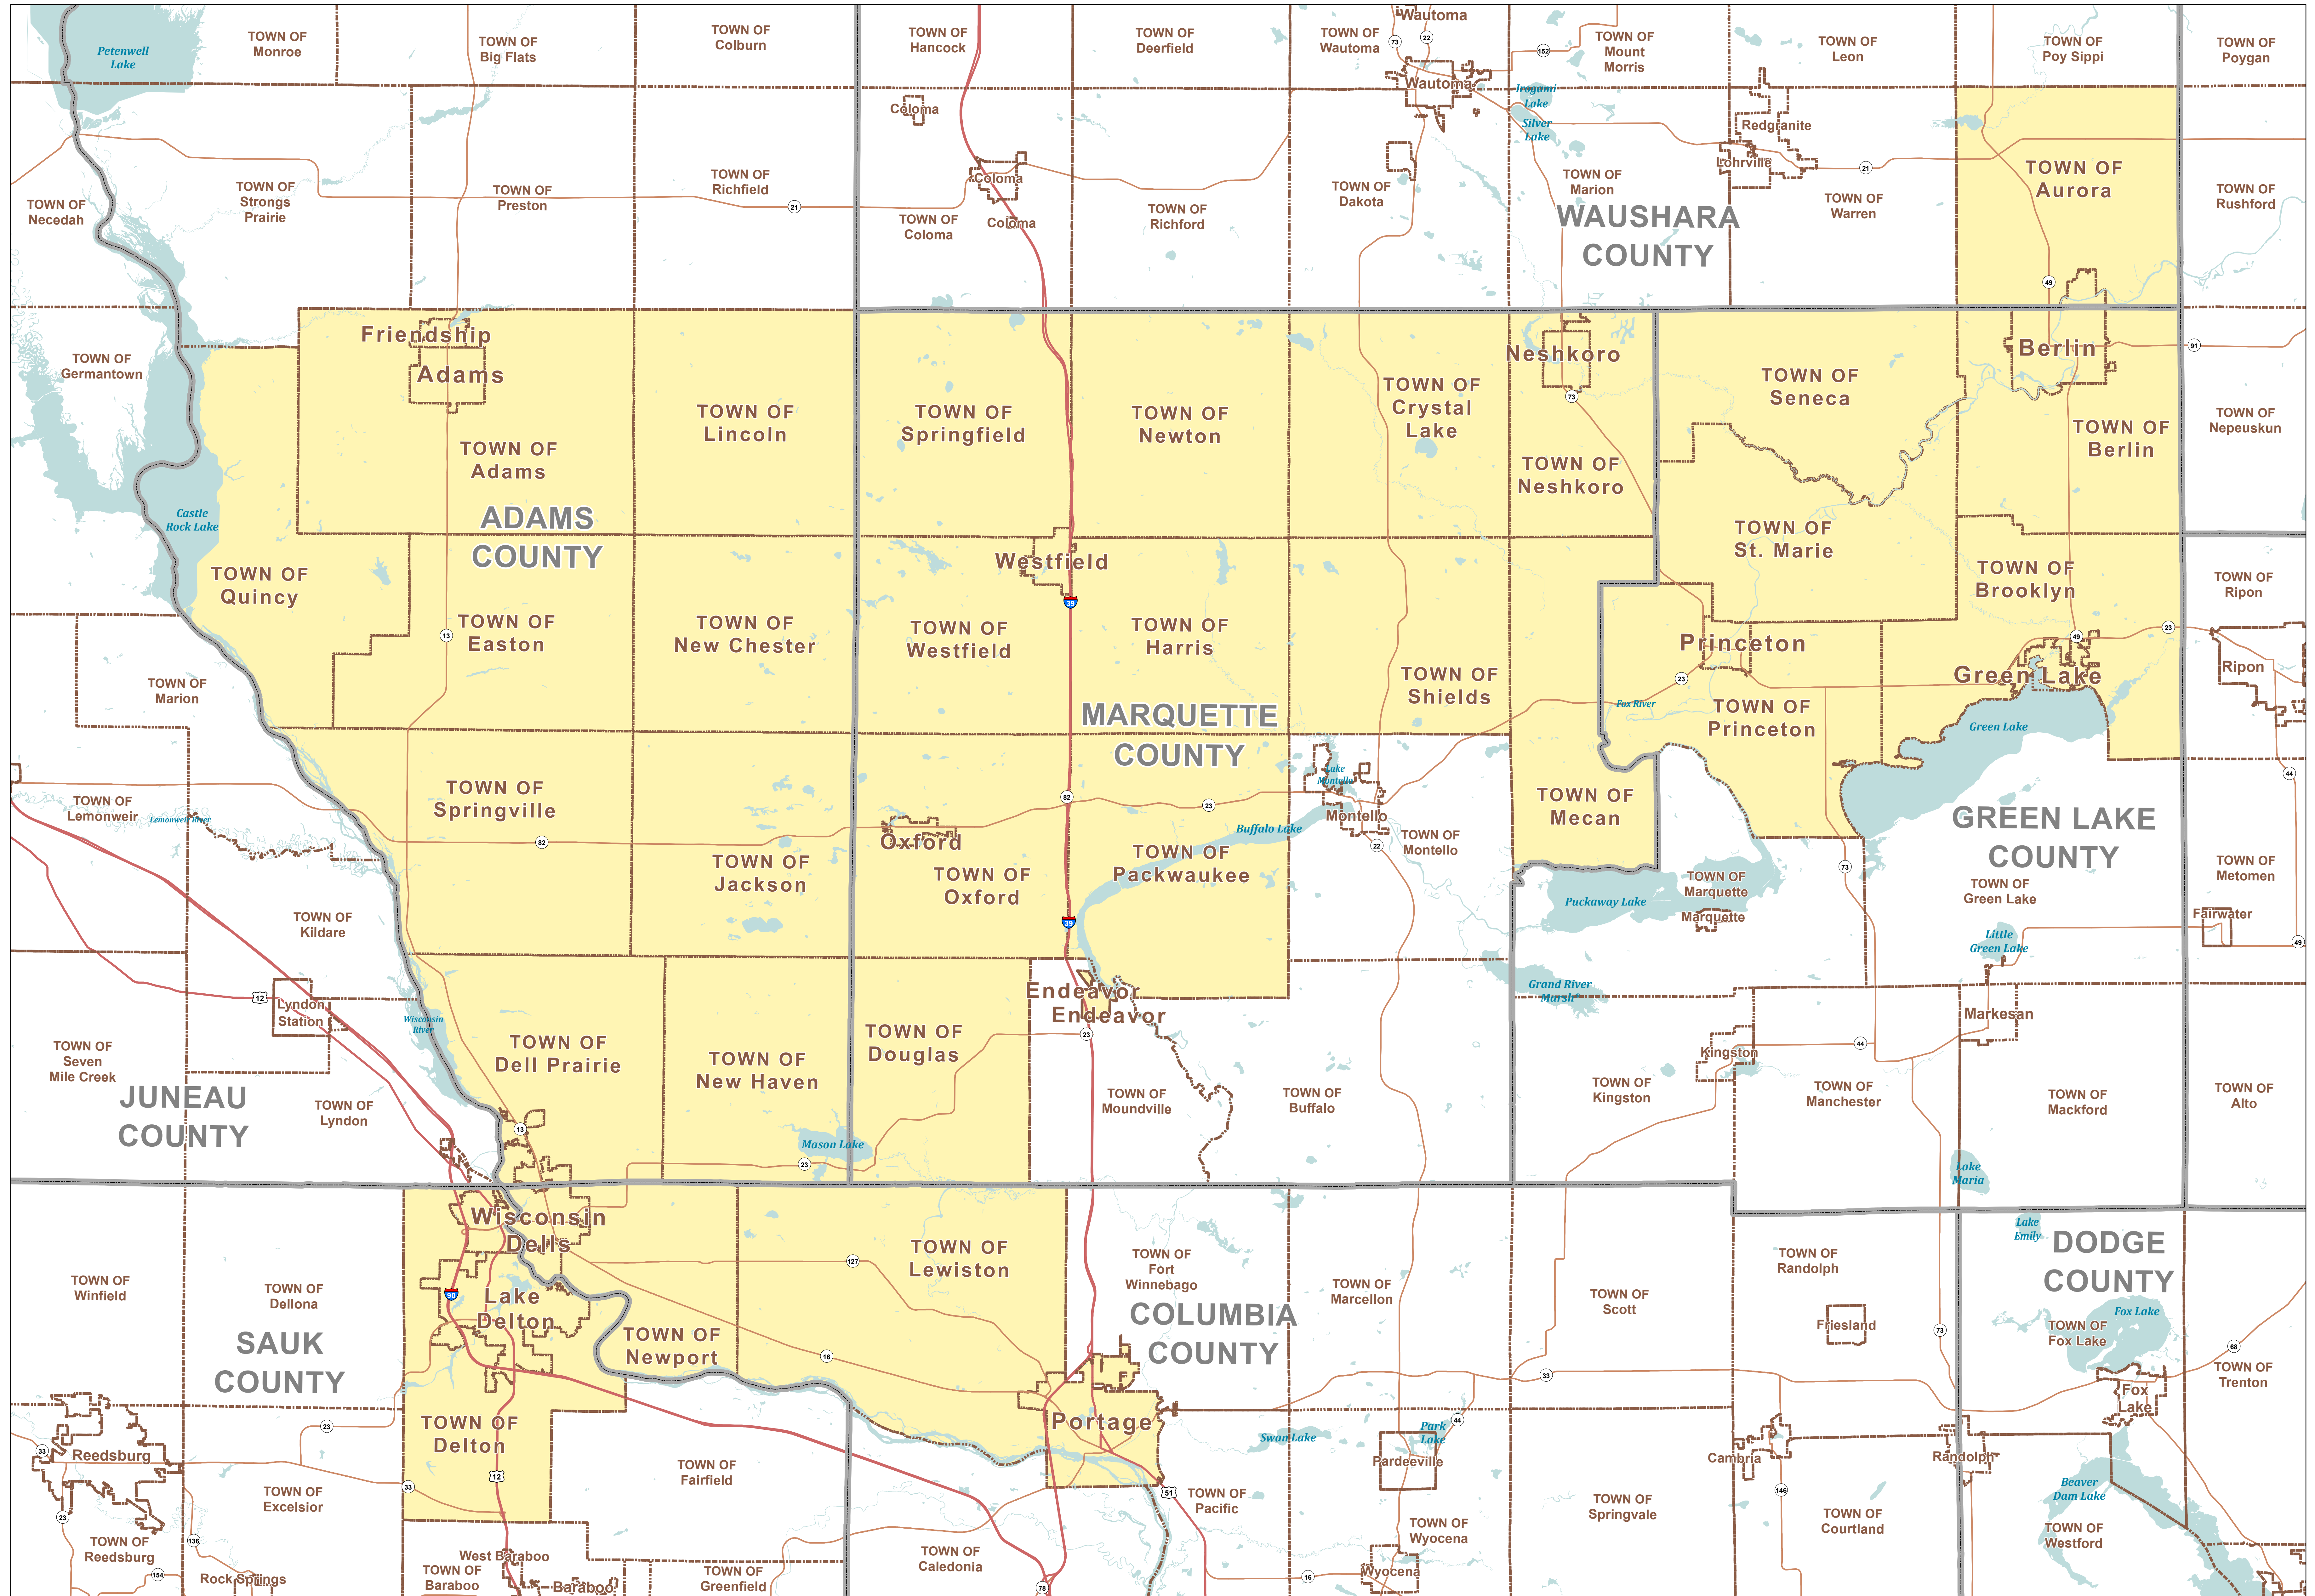

Assembly District 41

STATE OF WISCONSIN

Interstate/U.S. Hwy
State Hwy
County Hwy
Assembly District 41
Cities, Towns, Villages
Surrounding Districts
Counties