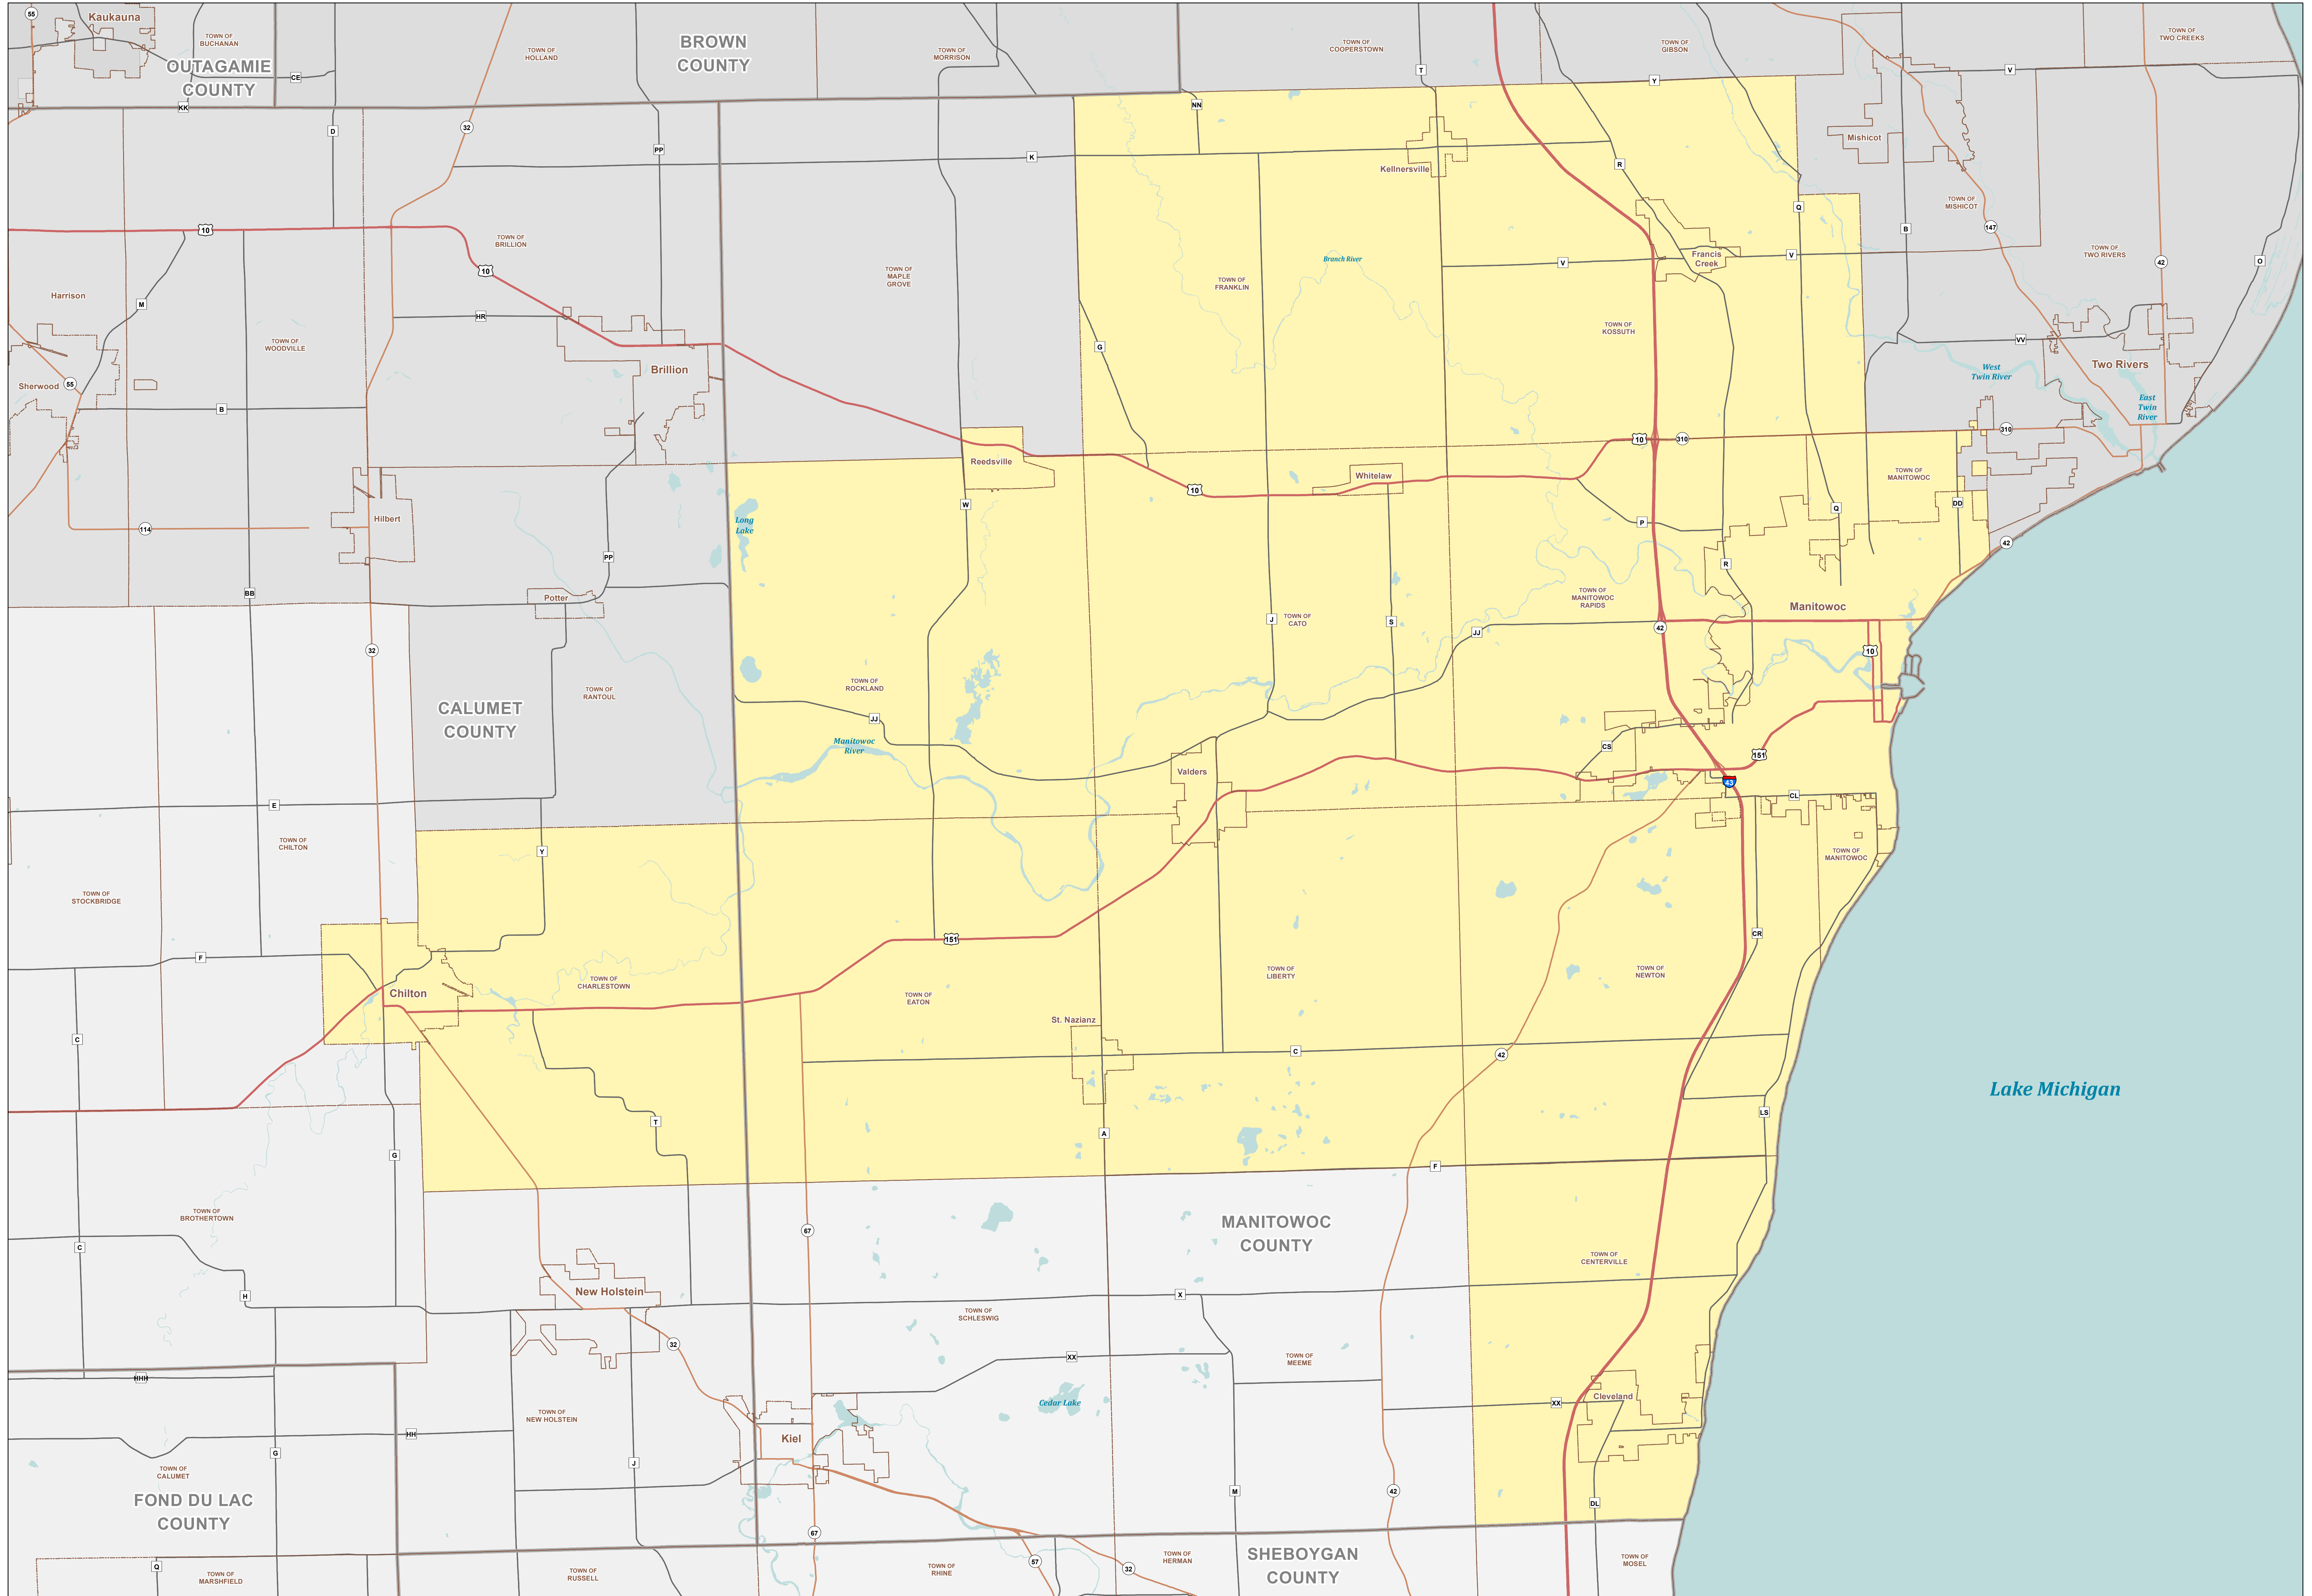

Assembly District 25

STATE OF WISCONSIN

- Interstate/U.S. Hwy
- State Hwy
- County Hwy
- Assembly District 25
- Water Bodies
- Cities, Towns, Villages
- Surrounding Districts
- Counties

Legislative Technology Services Bureau
Madison, WI 53703
(608) 283-1830
www.legis.wisconsin.gov/ltsb/gis