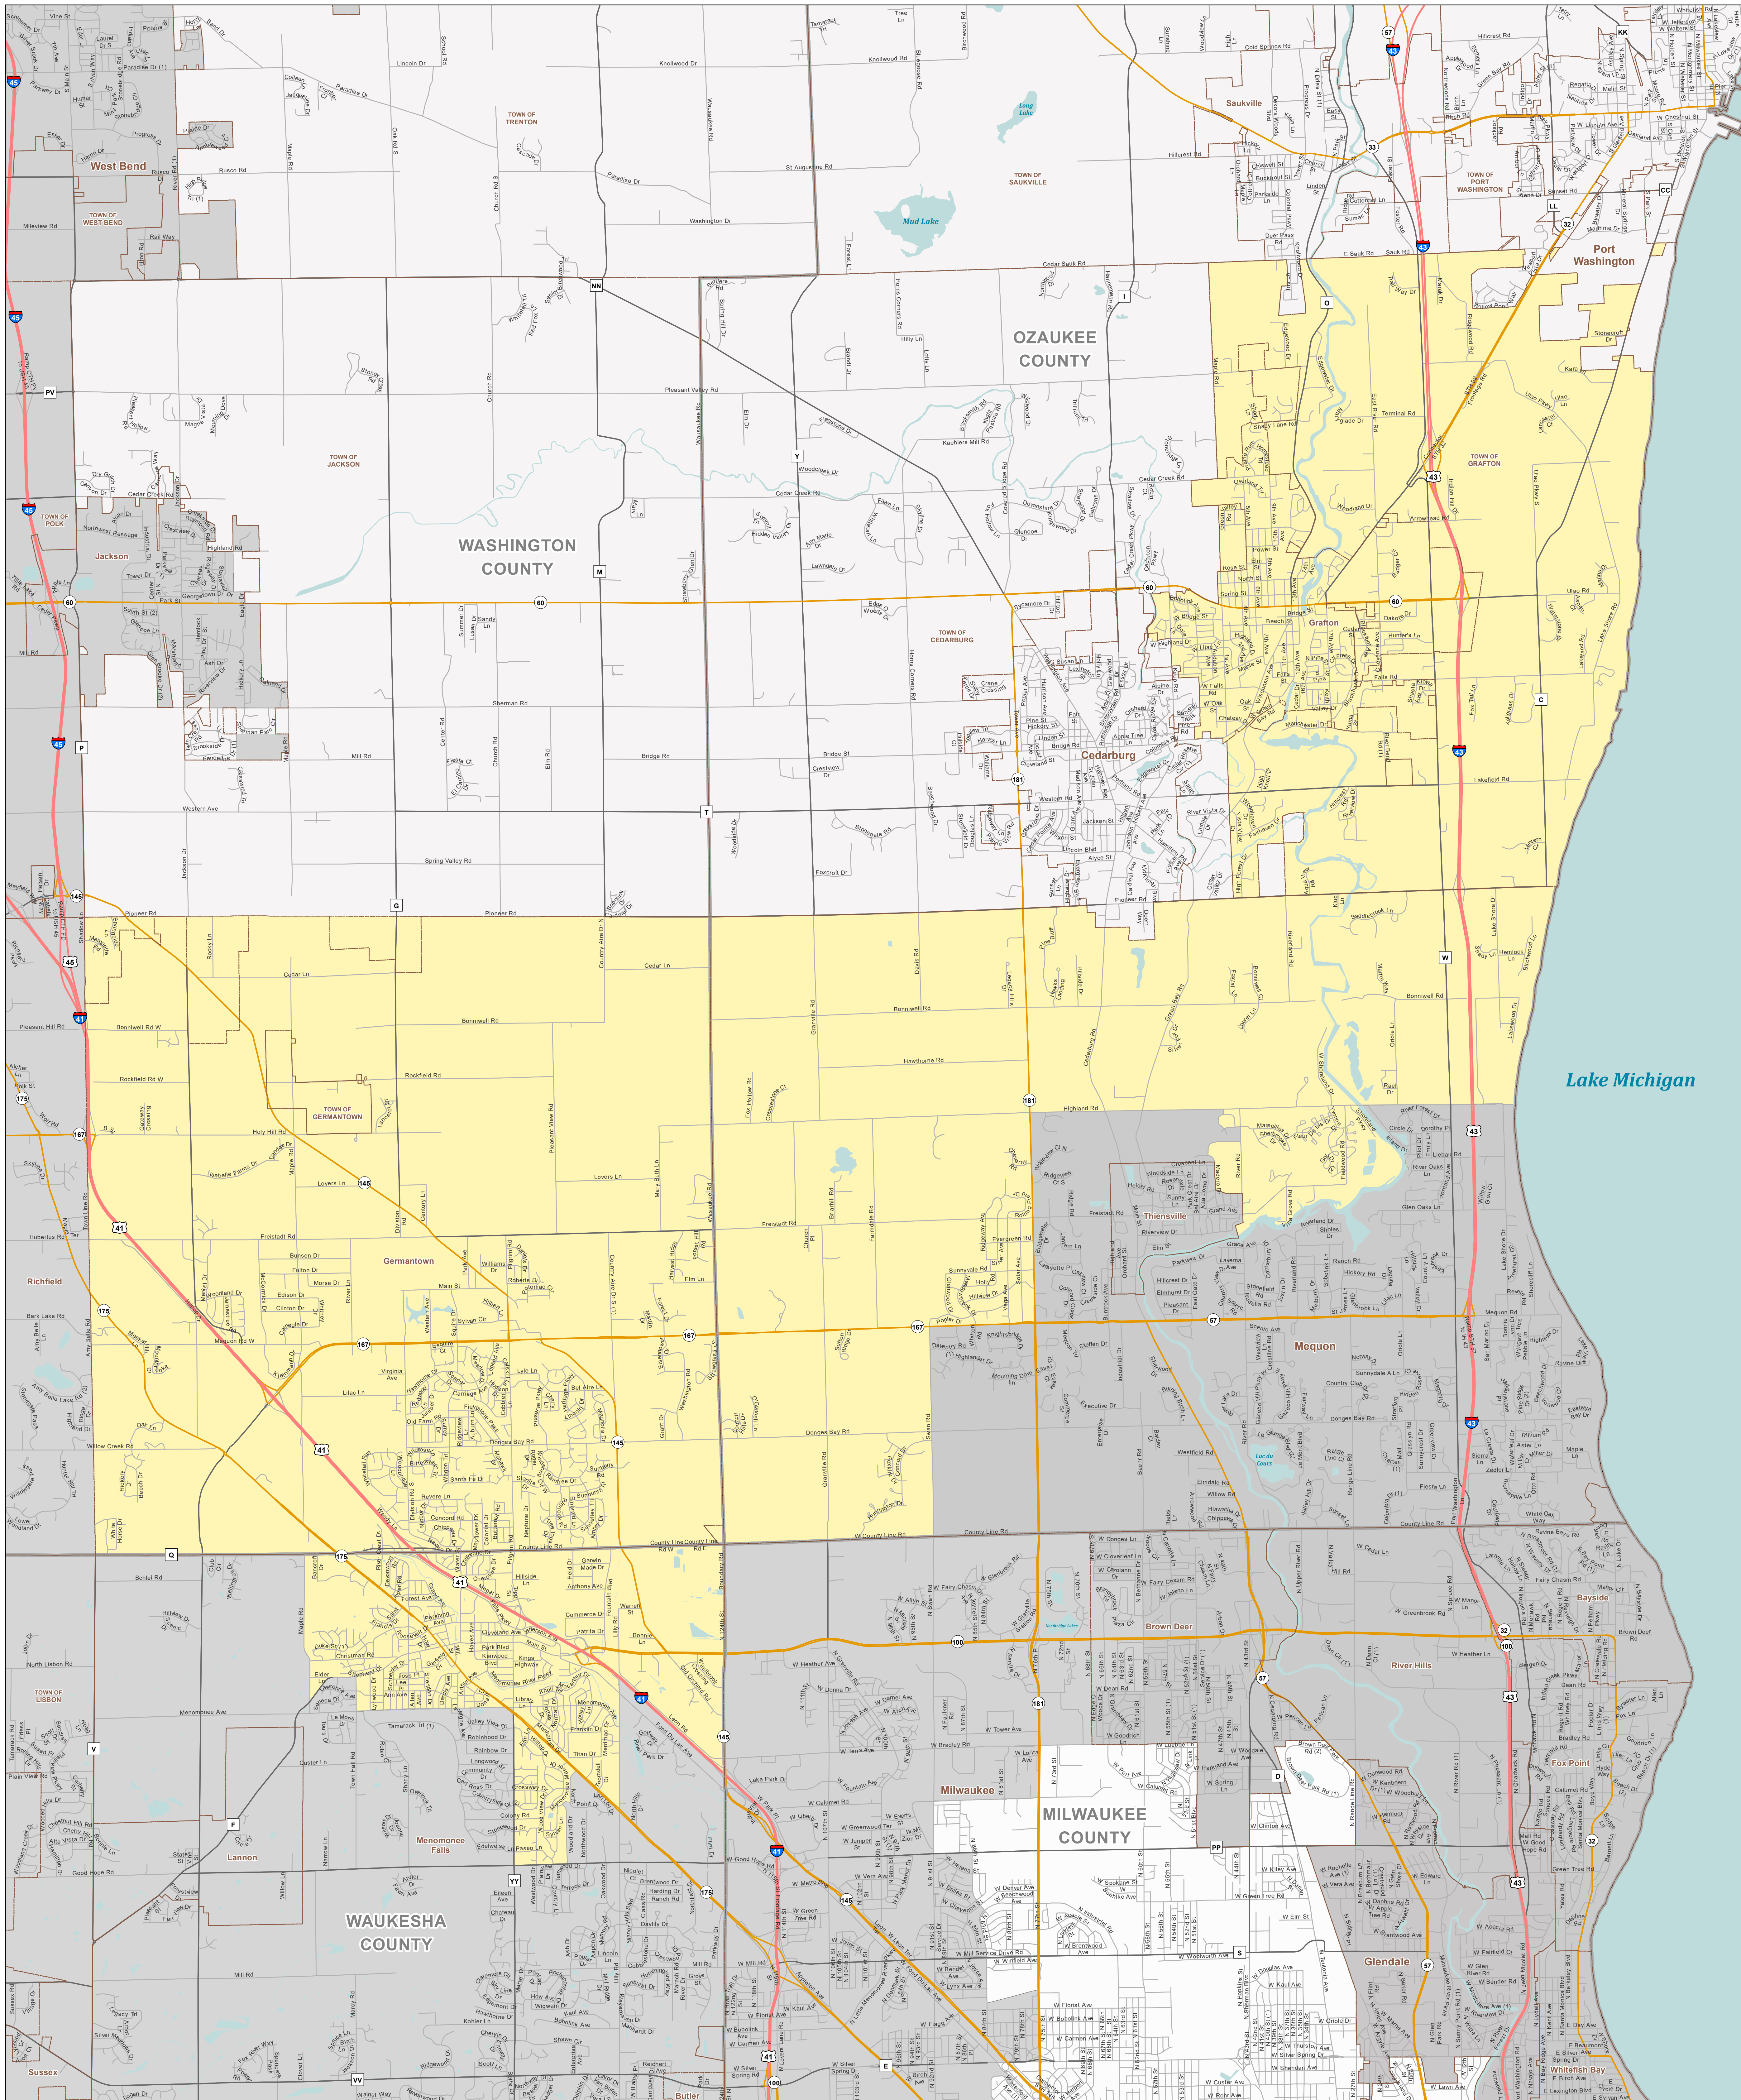

Assembly District 24

STATE OF WISCONSIN

- Interstate/U.S. Hwy
- State Hwy
- County Hwy
- Assembly District 24
- Cities, Towns, Villages
- Surrounding Districts
- Water Bodies
- Counties

Legislative Technology Services Bureau
Madison, WI 53703
(608) 283-1830
www.legis.wisconsin.gov/ltsb/gis