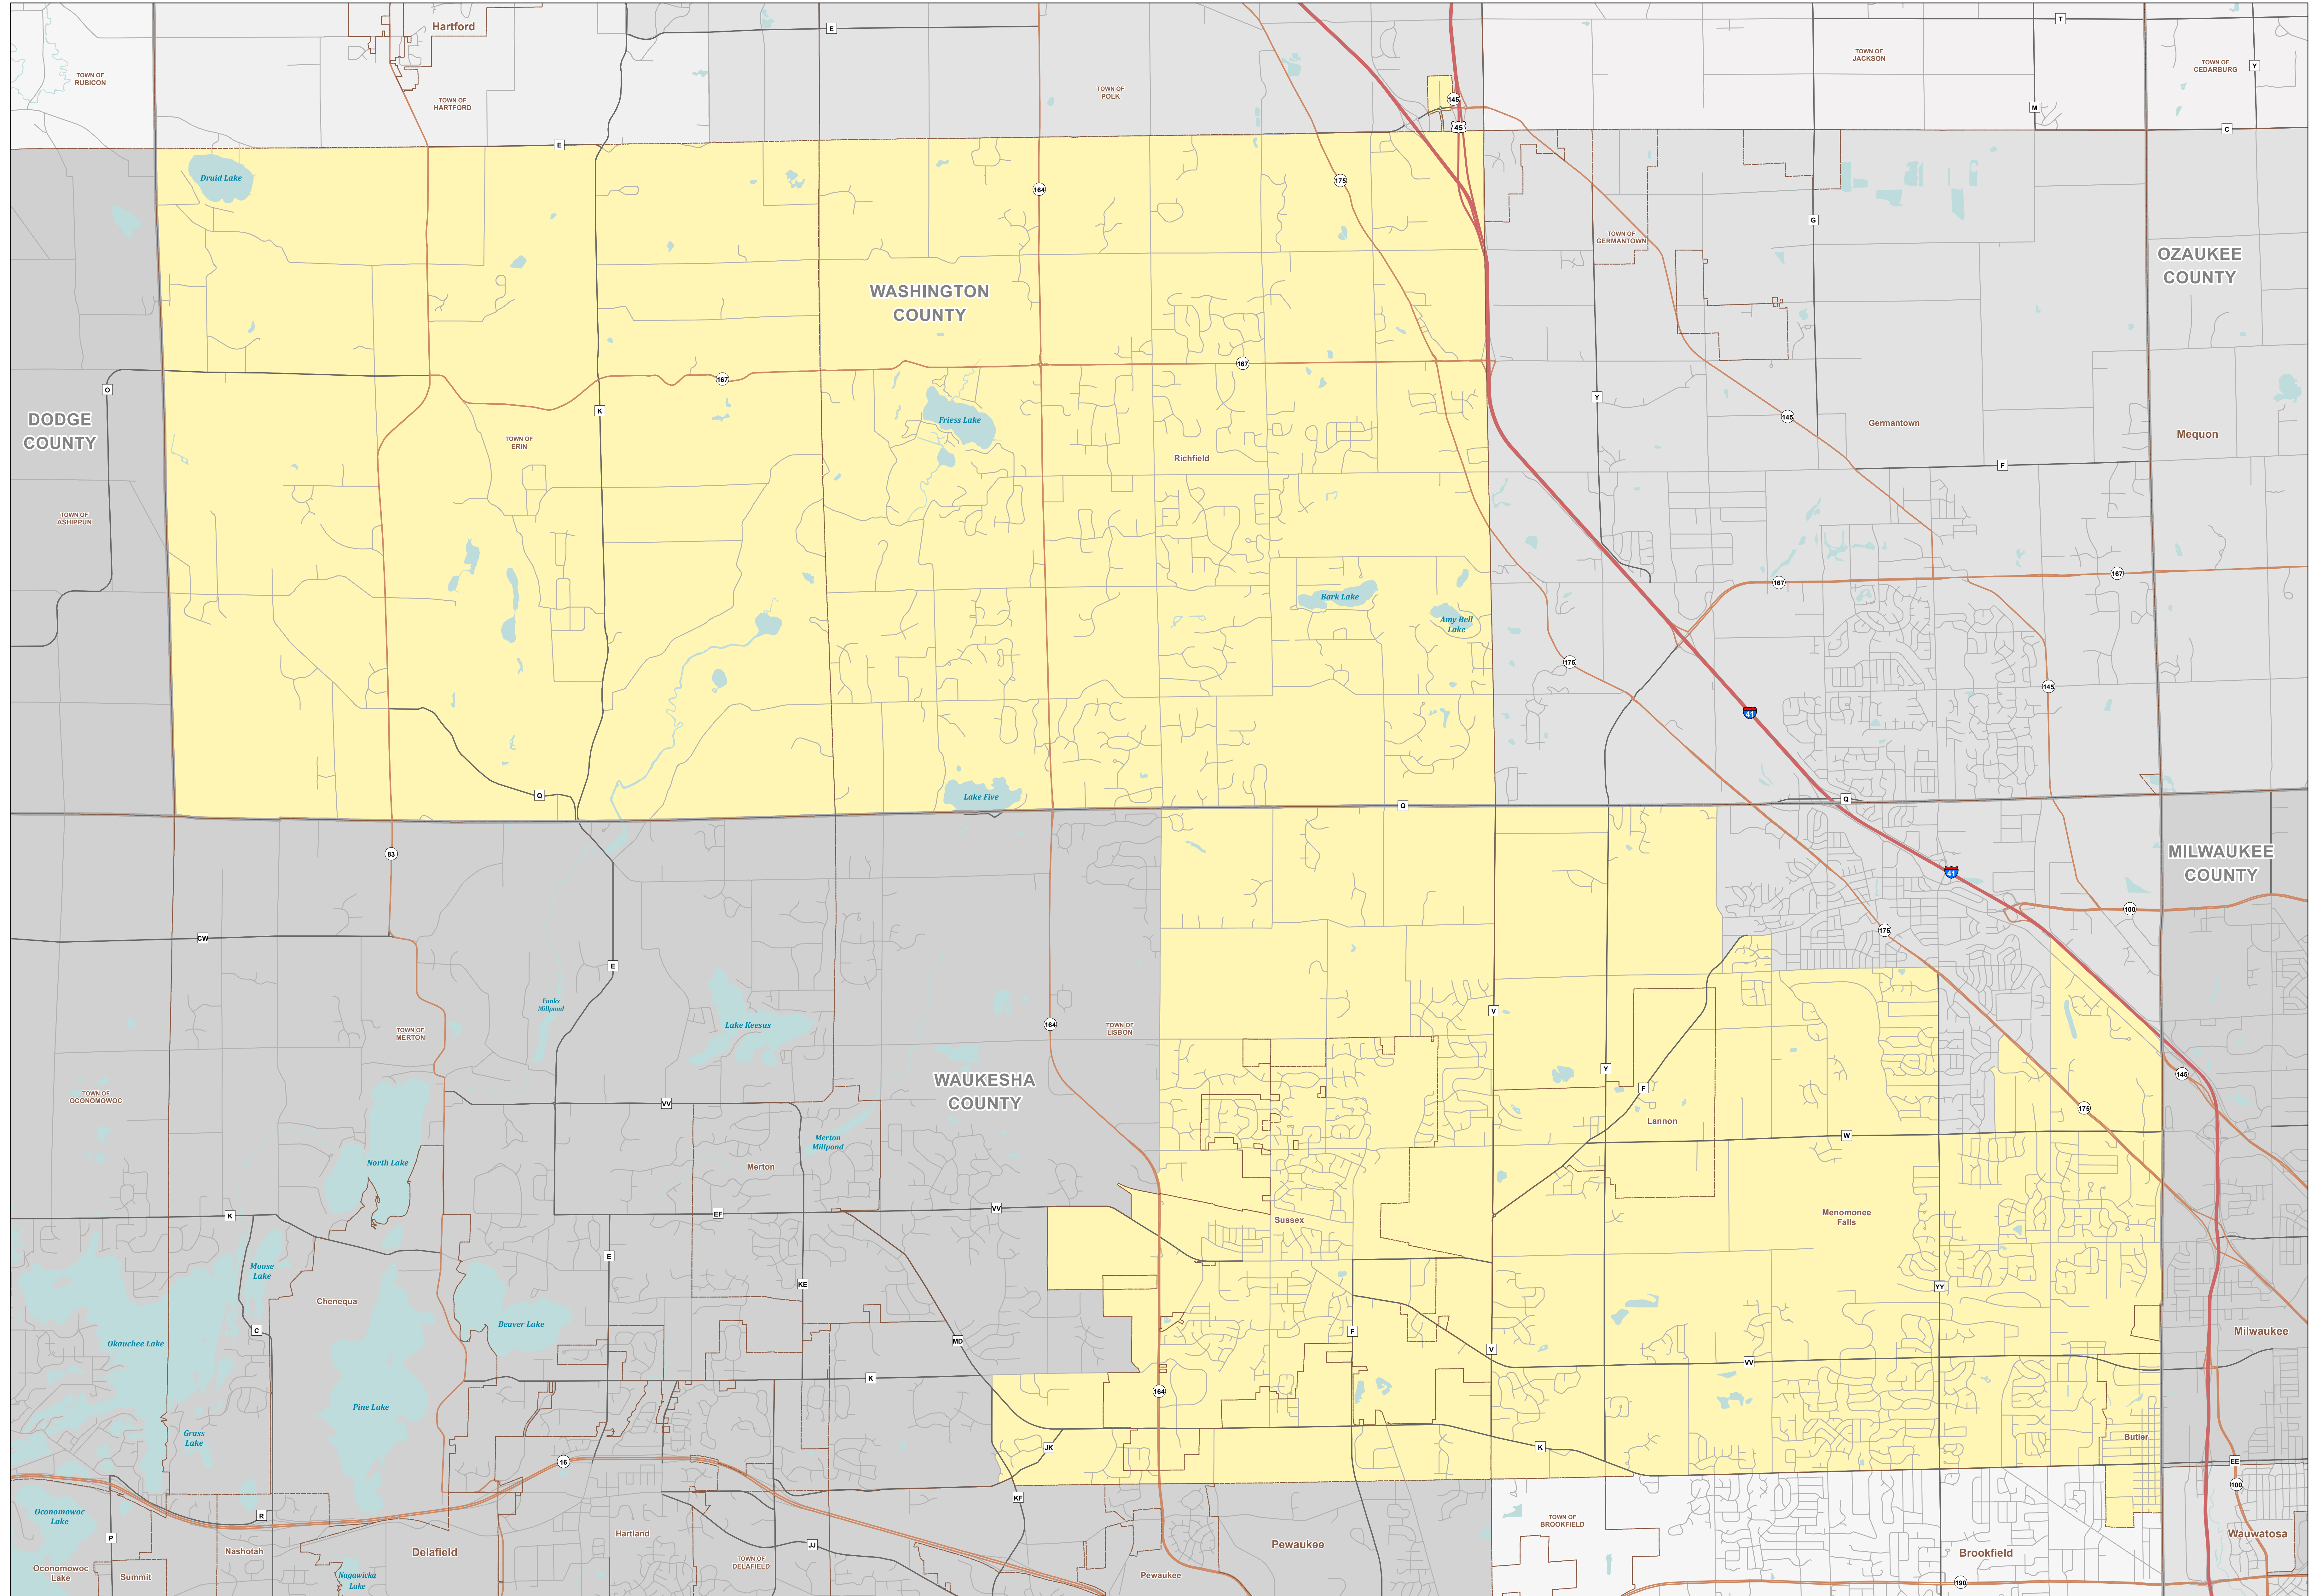

Assembly District 22

STATE OF WISCONSIN

- Interstate/U.S. Hwy
- State Hwy
- County Hwy
- Assembly District 22
- Water Bodies
- Cities, Towns, Villages
- Surrounding Districts
- Counties

Legislative Technology Services Bureau
Madison, WI 53703
(608) 283-1830
www.legis.wisconsin.gov/ltsb/gis