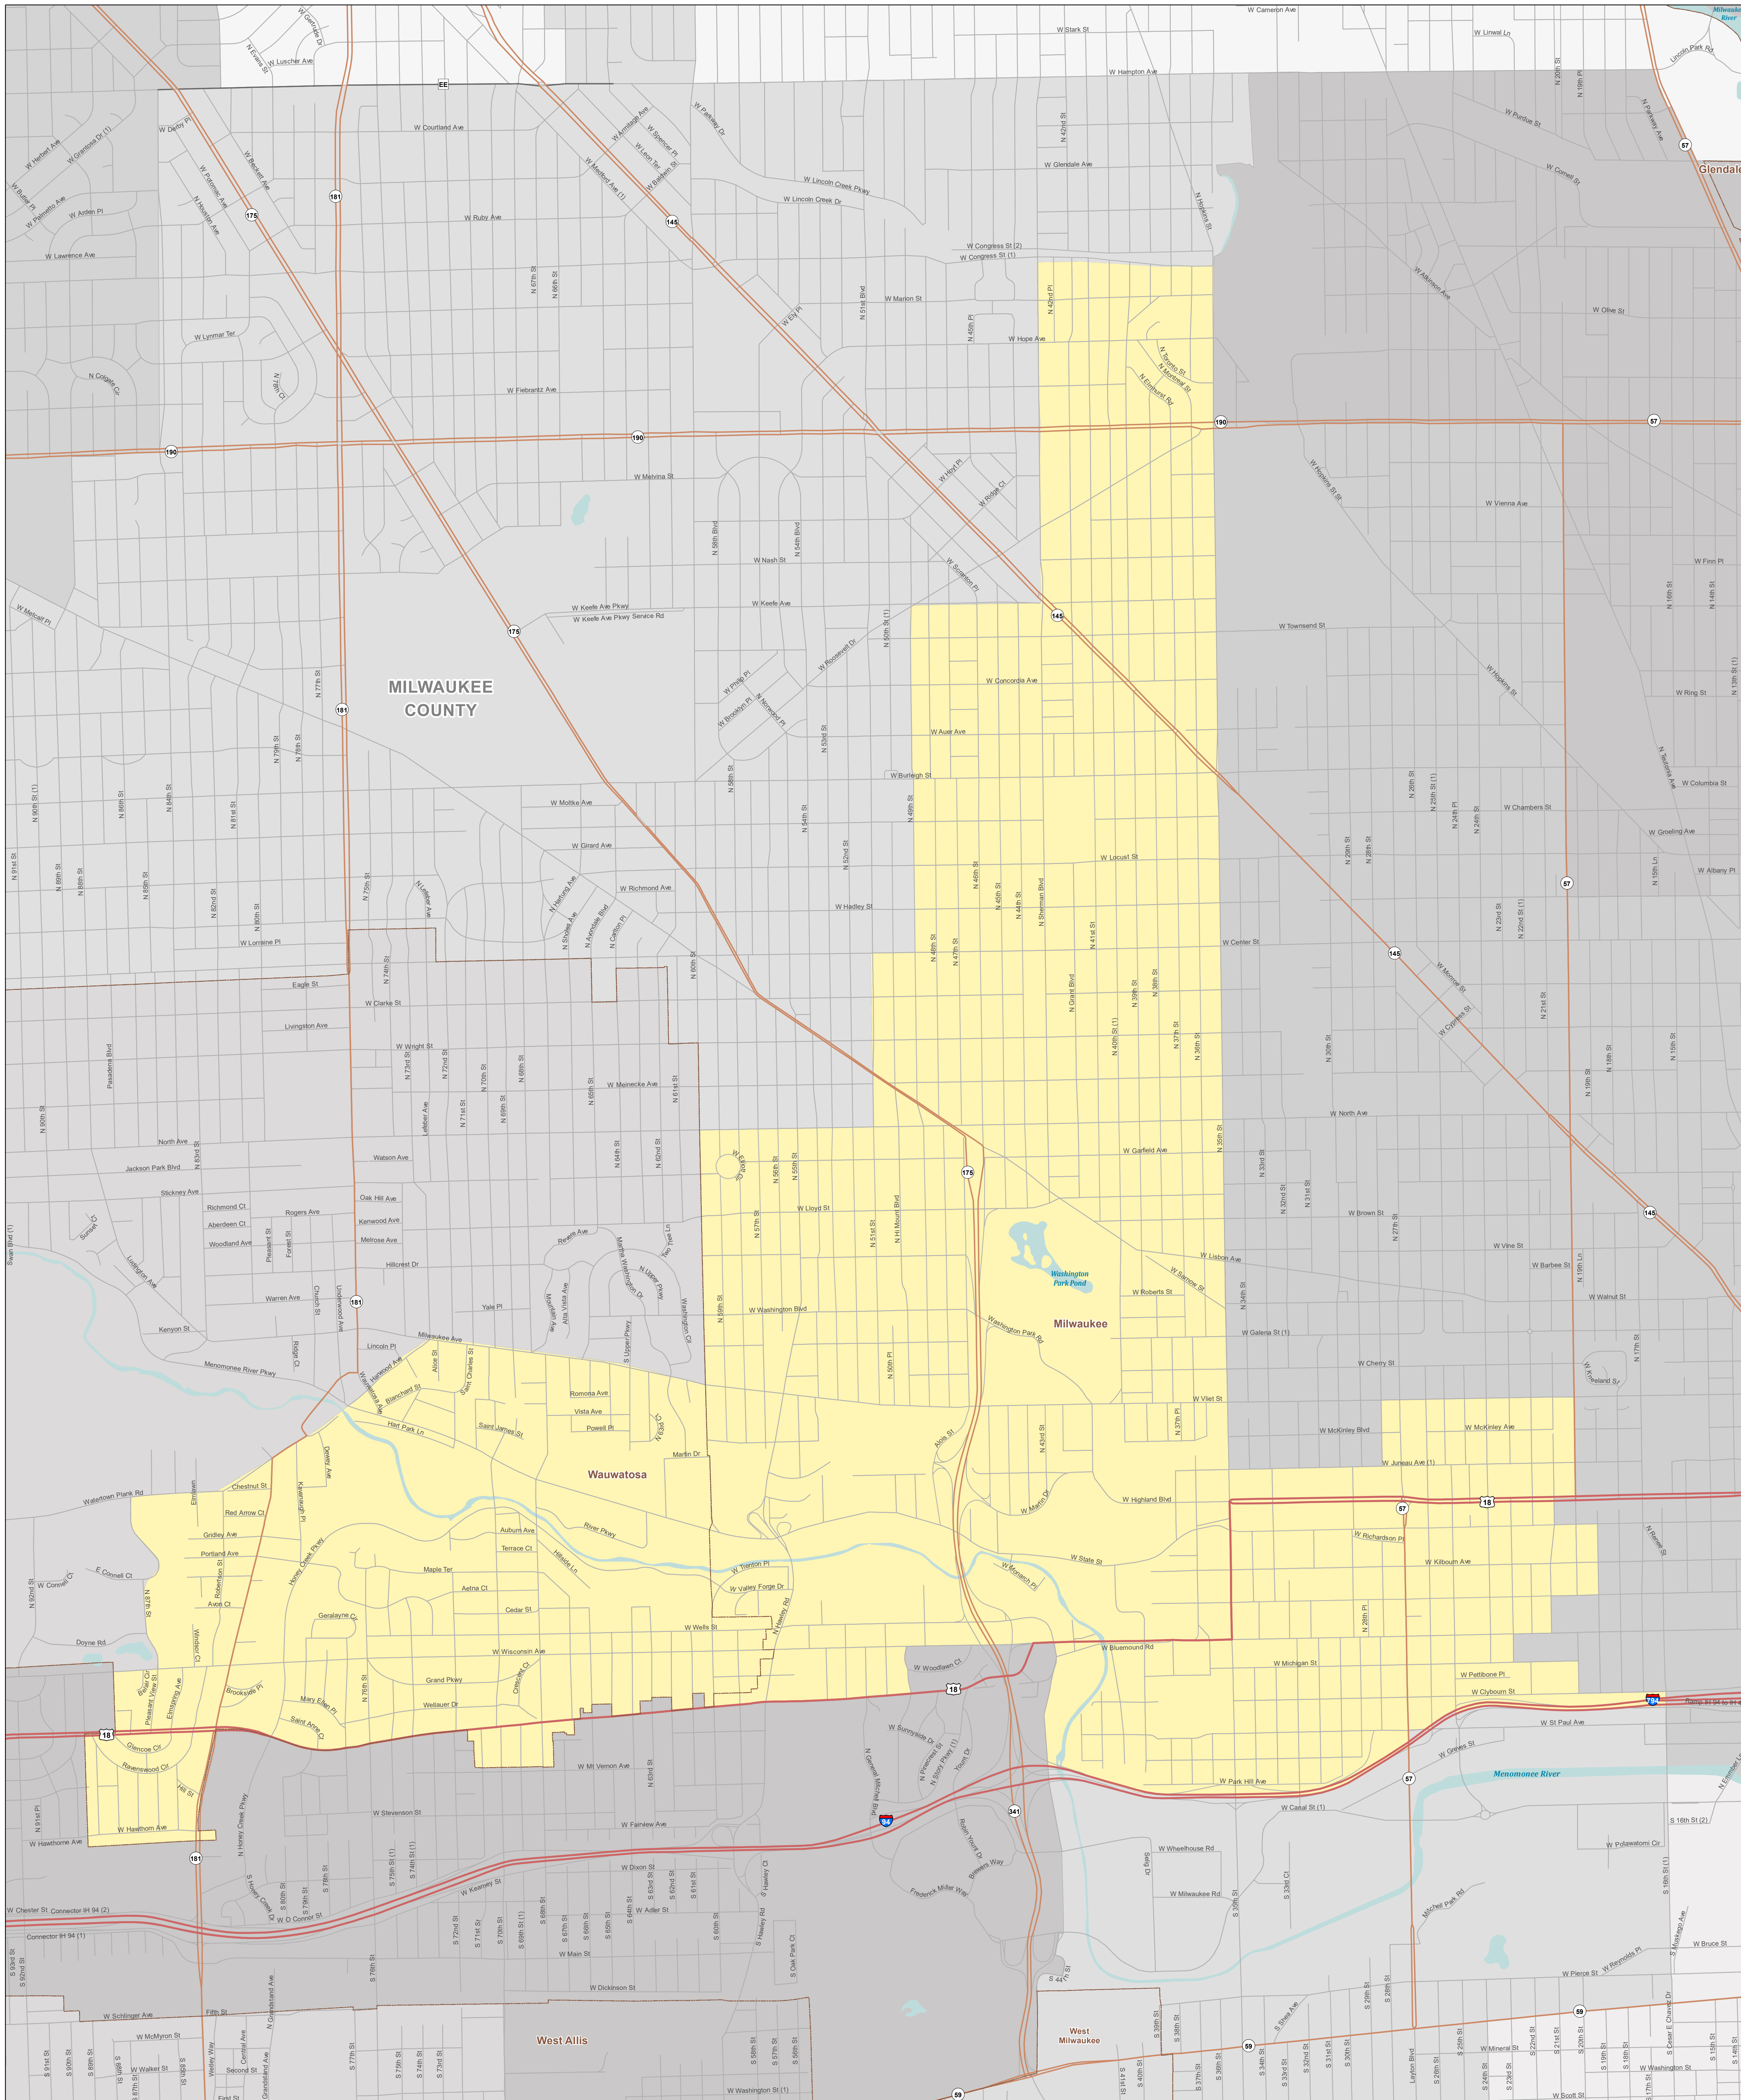

Assembly District 18

STATE OF WISCONSIN

- Interstate/U.S. Hwy
- State Hwy
- County Hwy
- Assembly District 18
- Water Bodies
- Cities, Towns, Villages
- Surrounding Districts
- Counties

Legislative Technology Services Bureau
Madison, WI 53703
(608) 283-1830
www.legis.wisconsin.gov/ltsb/gis