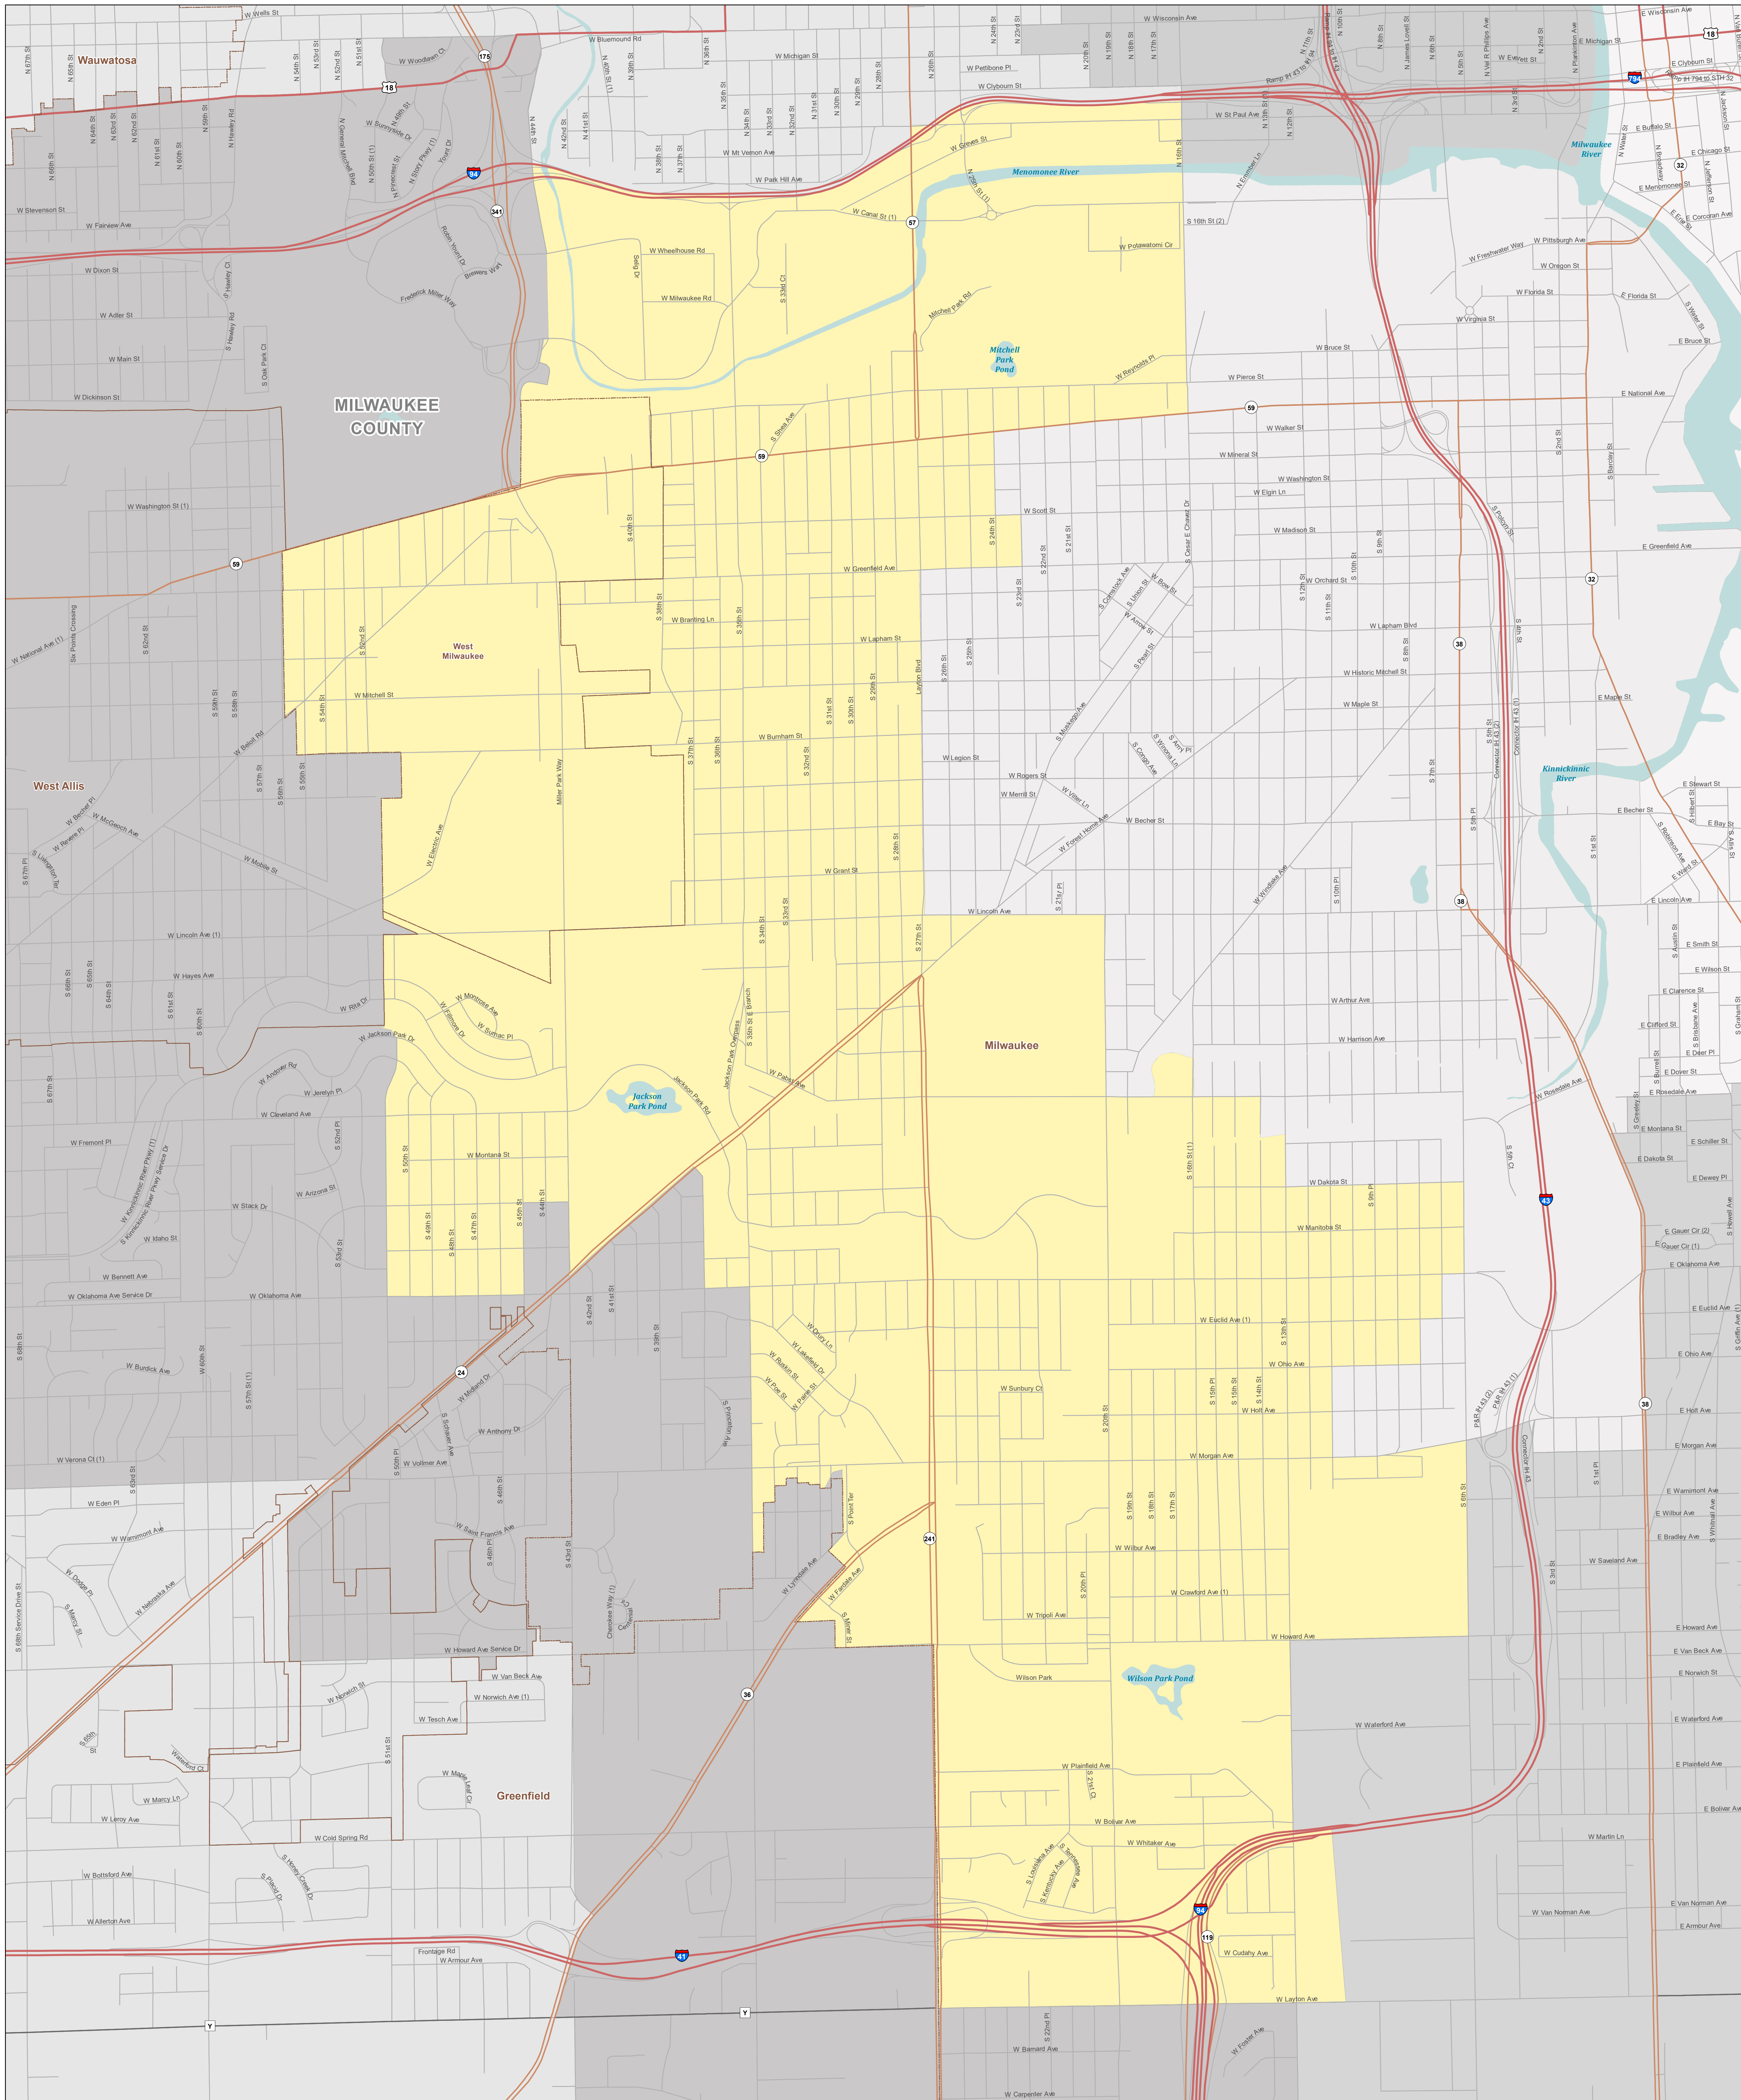

Assembly District 9 STATE OF WISCONSIN

- Interstate/U.S. Hwy
- State Hwy
- County Hwy
- Assembly District 9
- Cities, Towns, Villages
- Surrounding Districts
- Water Bodies
- Counties

Legislative Technology Services Bureau
Madison, WI 53703
(608) 283-1830
www.legis.wisconsin.gov/ltsb/gis