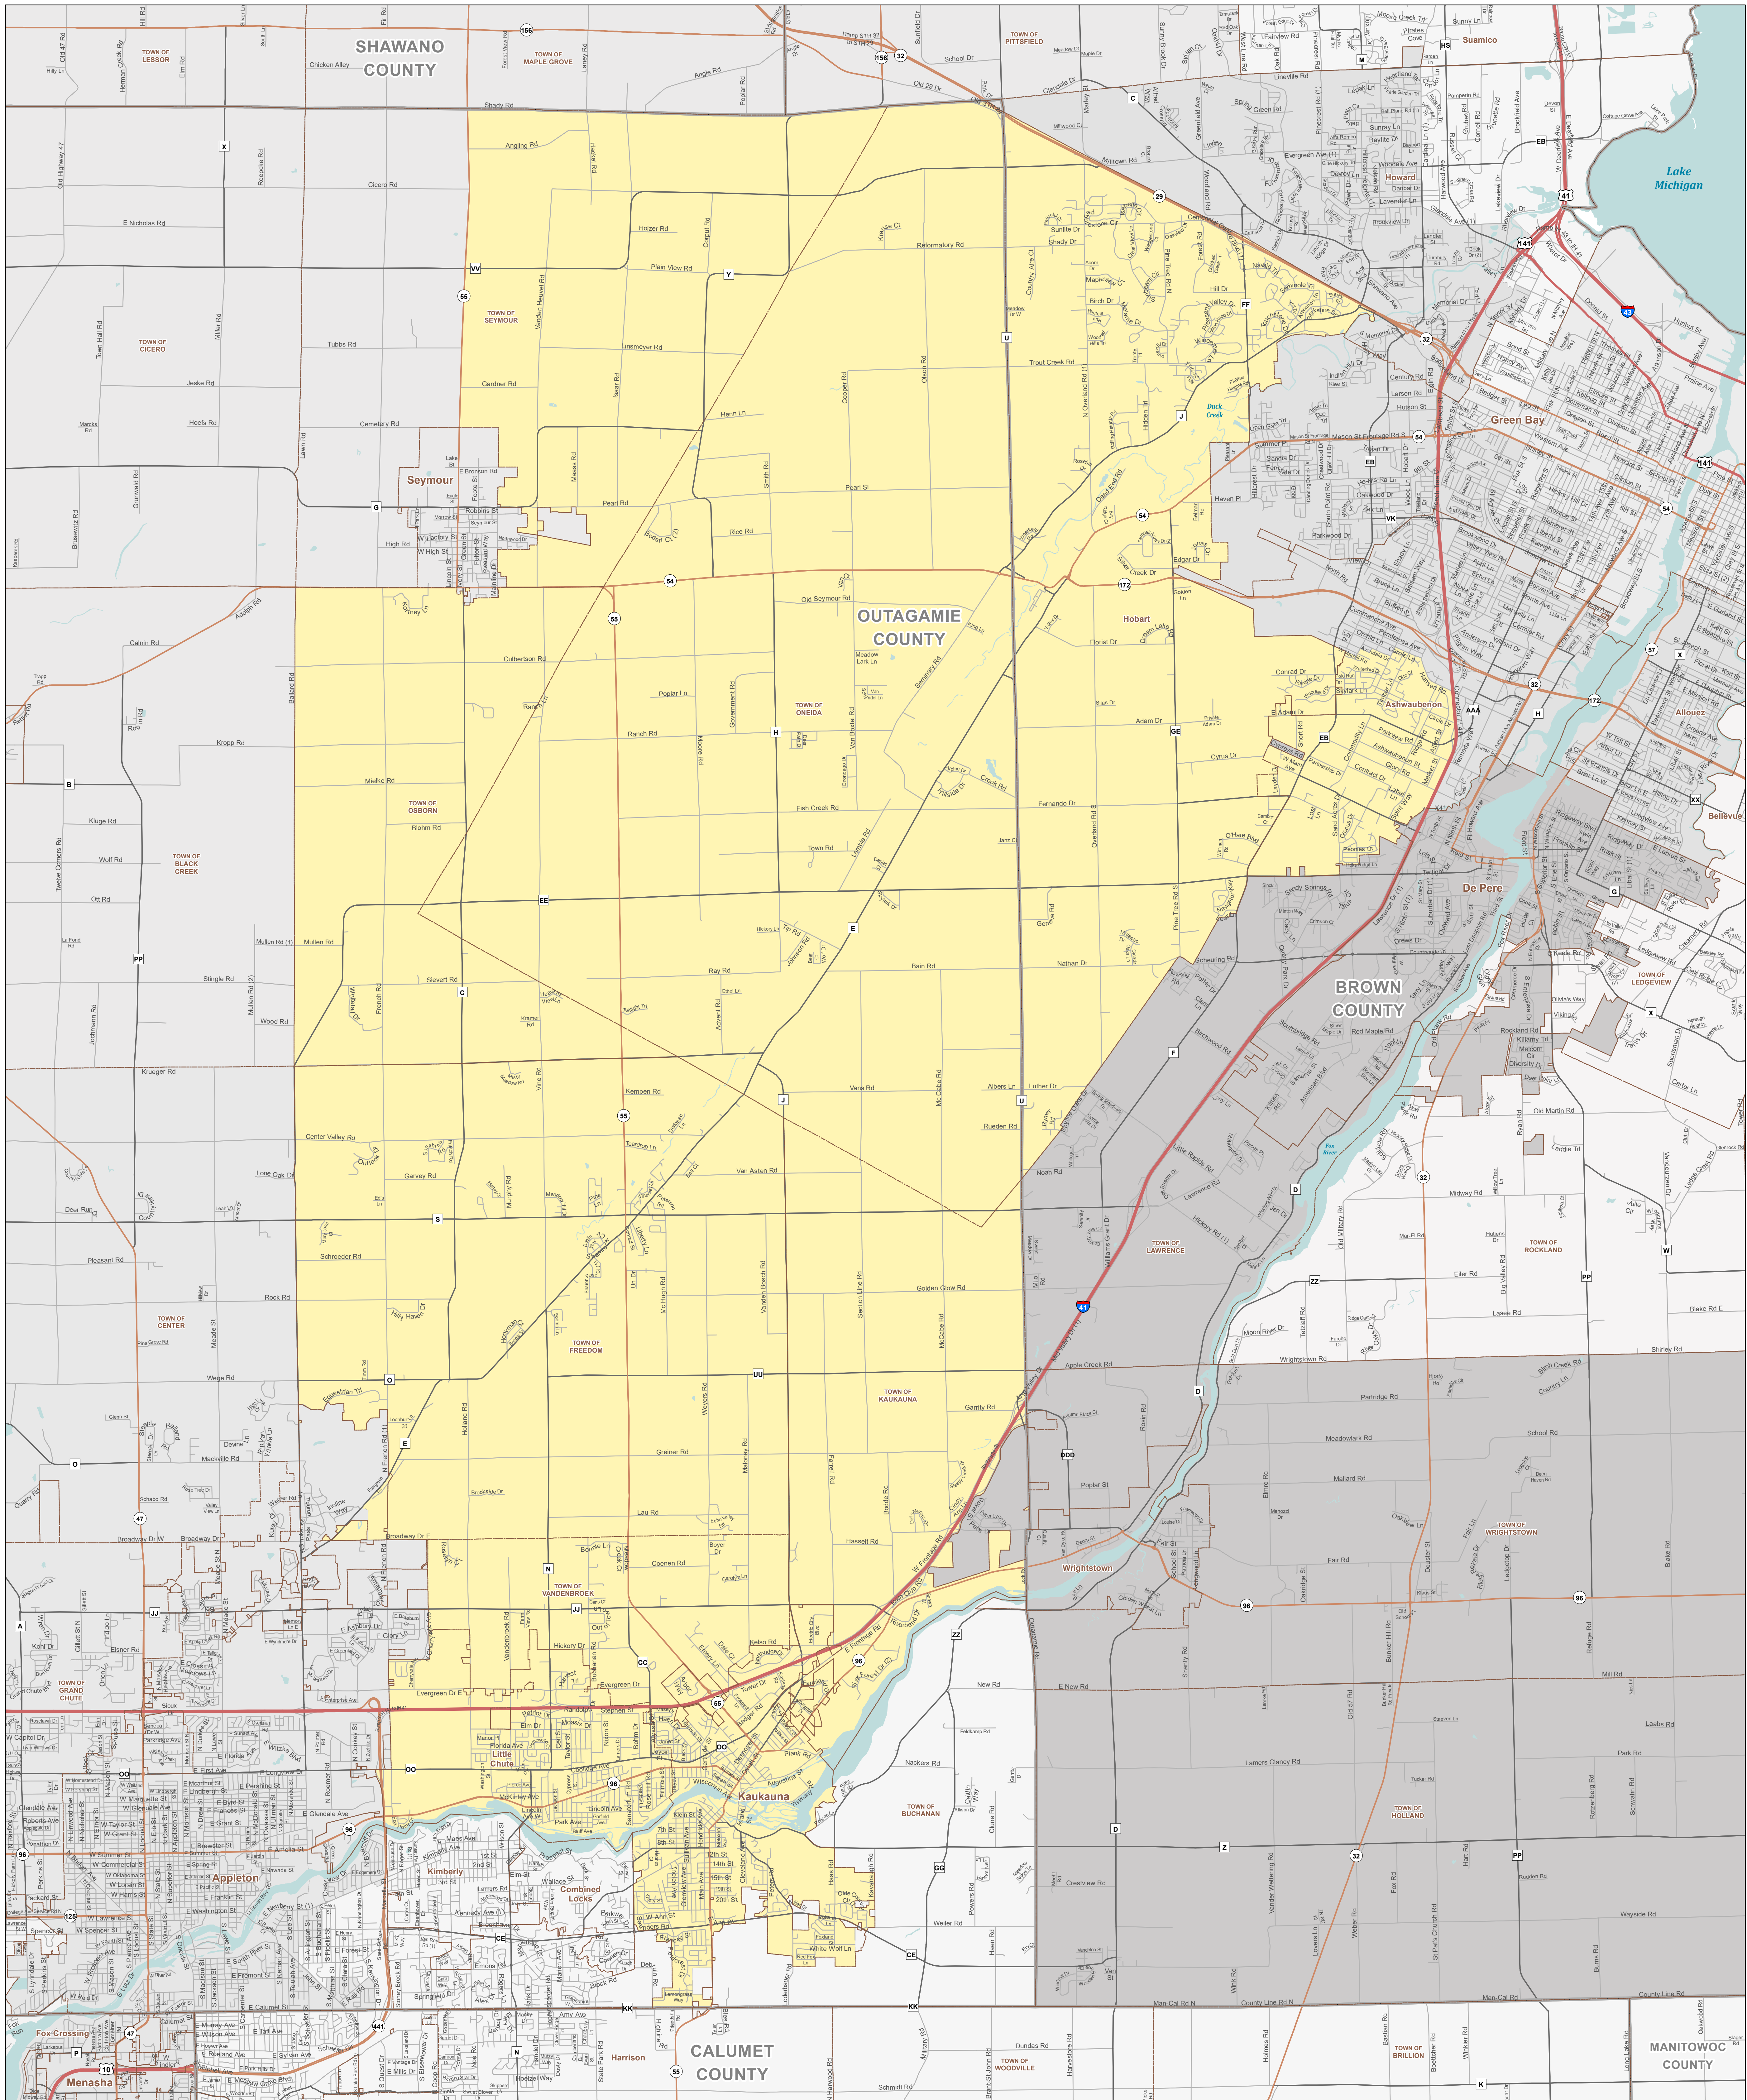

Assembly District 5

STATE OF WISCONSIN

- Interstate/U.S. Hwy
- State Hwy
- County Hwy
- Assembly District 5
- Water Bodies
- Cities, Towns, Villages
- Surrounding Districts
- Counties

Legislative Technology Services Bureau
Madison, WI 53703
(608) 283-1830
www.legis.wisconsin.gov/ltsb/gis