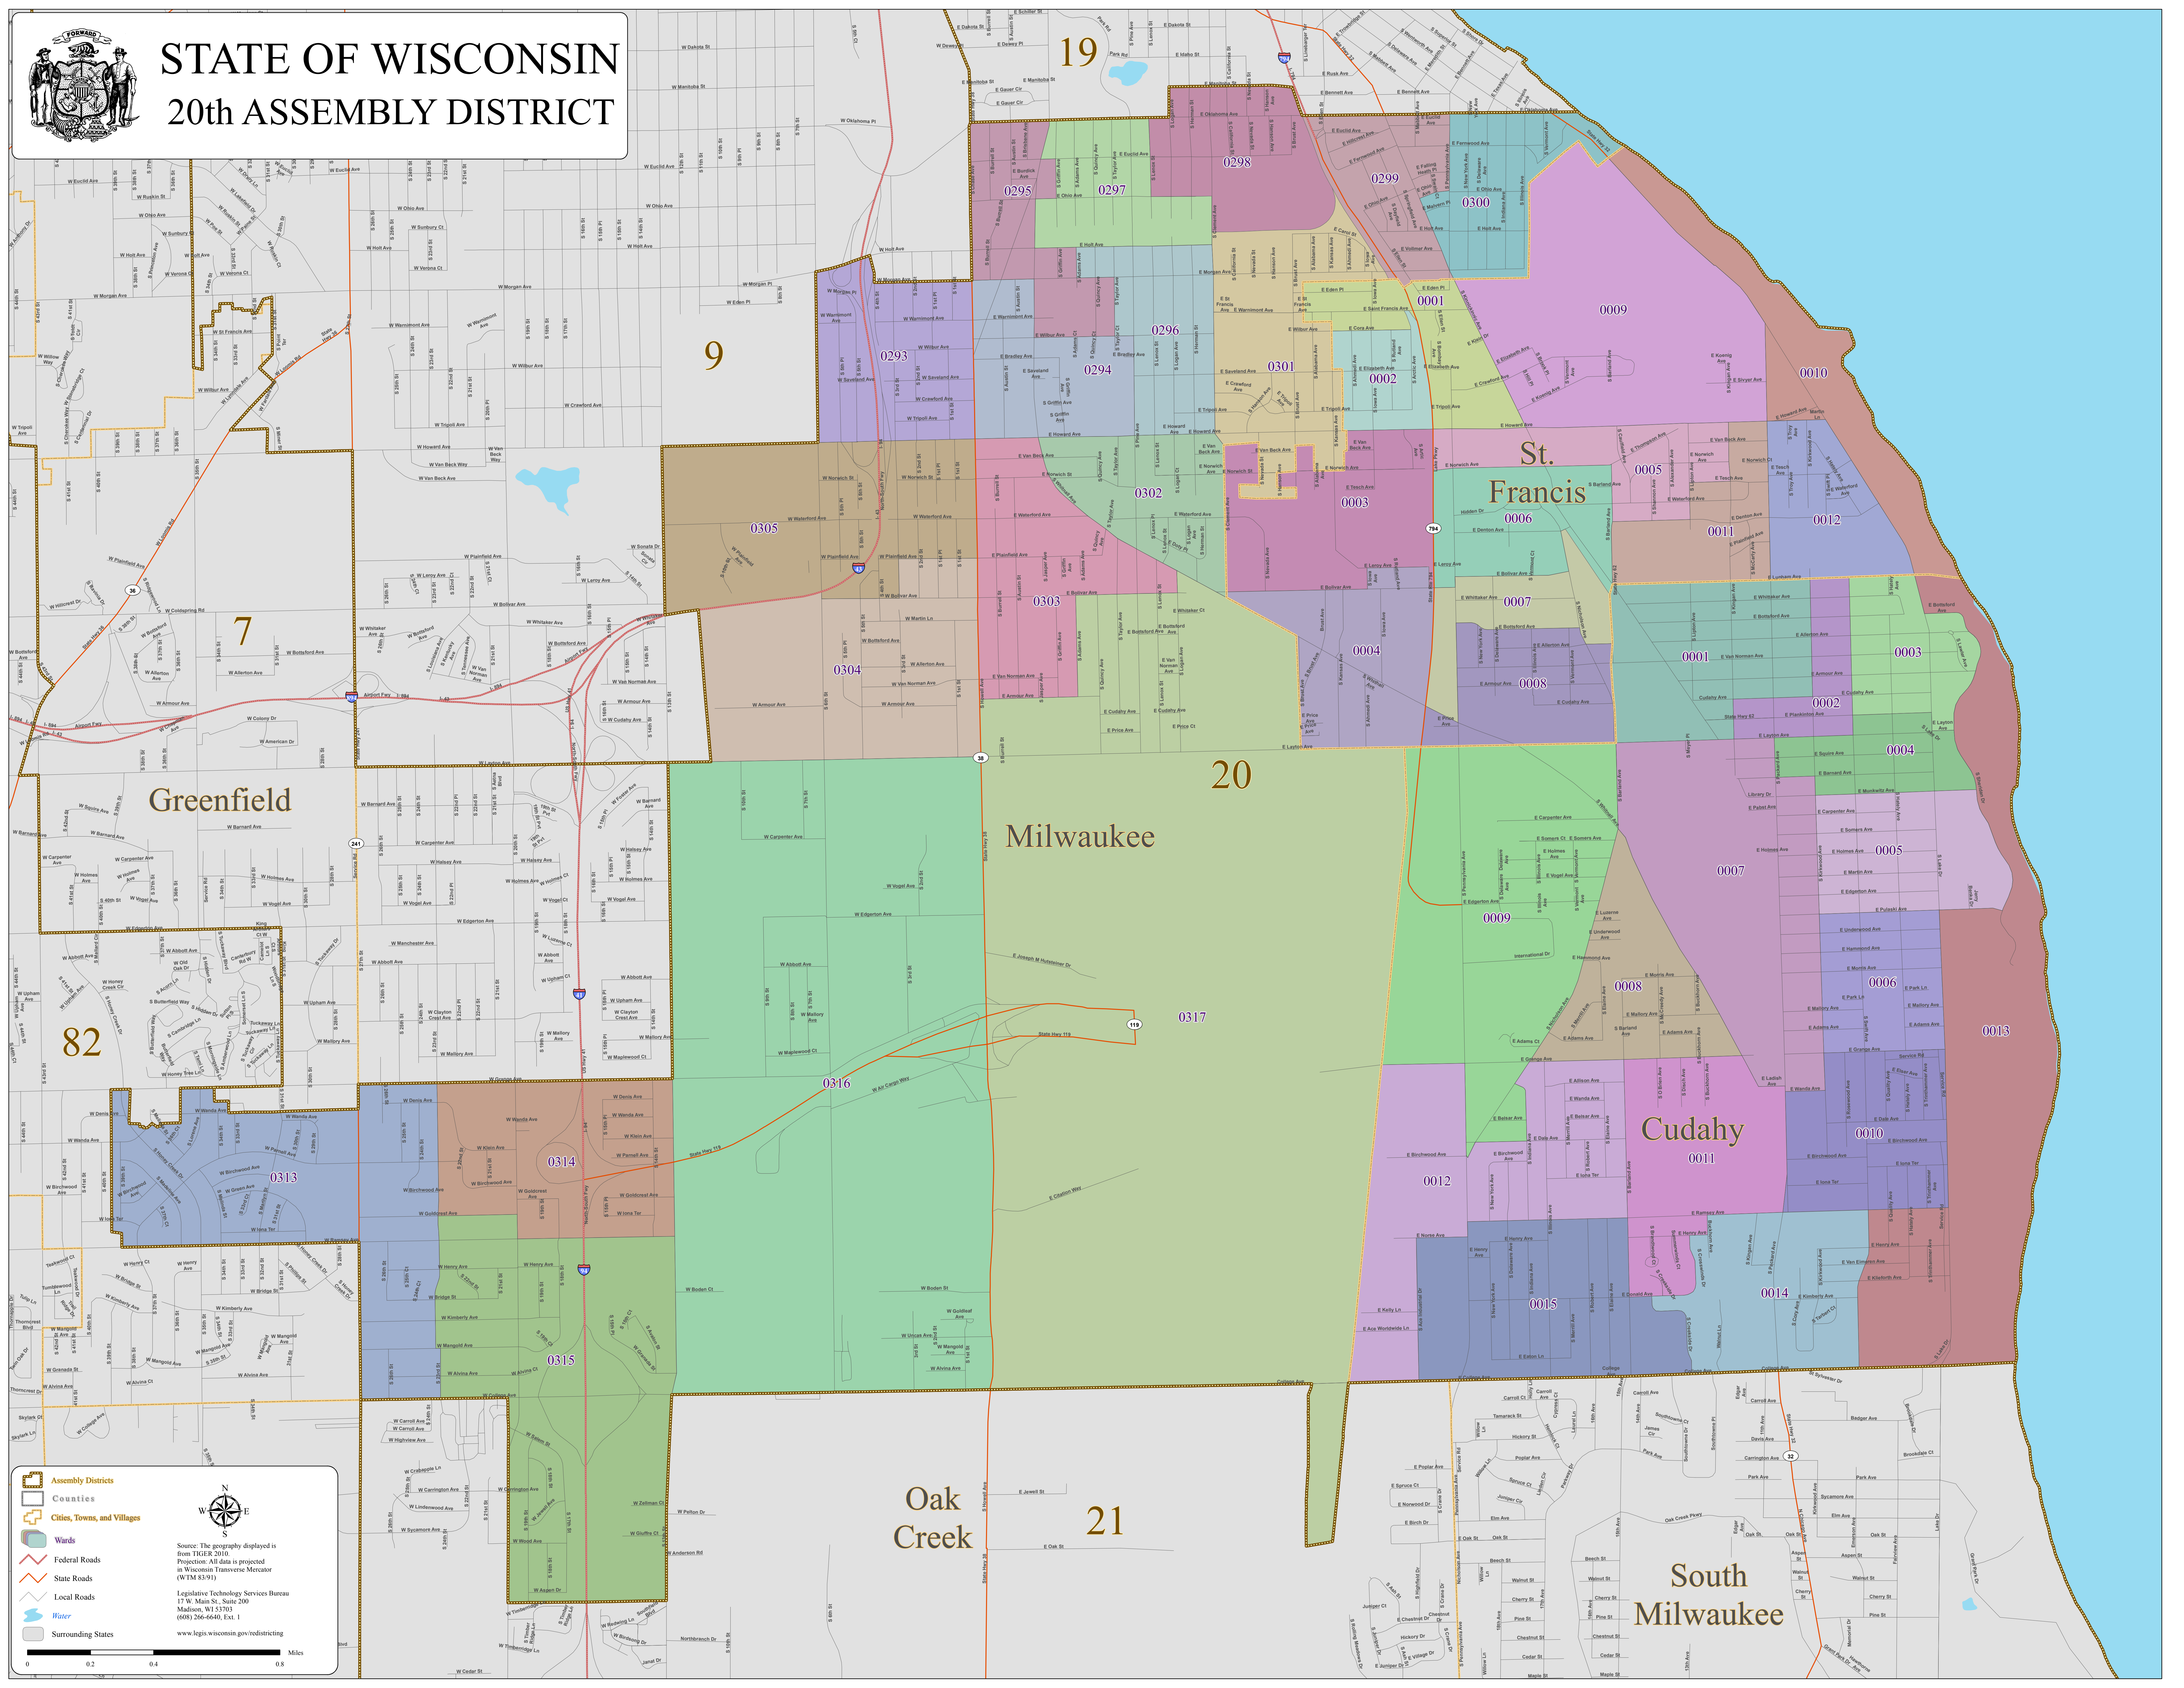

# STATE OF WISCONSIN

## 20th ASSEMBLY DISTRICT

**Assembly Districts**
  
**Counties**
  
**Cities, Towns, and Villages**
  
**Wards**
  
**Federal Roads**
  
**State Roads**
  
**Local Roads**
  
**Water**
  
**Surrounding States**

Source: The geography displayed is from TIGER 2010.  
 Projection: All data is projected in Wisconsin Transverse Mercator (WTM 83-9).  
 Legislative Technology Services Bureau  
 17 W. Main St., Suite 200  
 Madison, WI 53703  
 (608) 266-6649, Ext. 1  
 www.legis.wisconsin.gov/redistricting