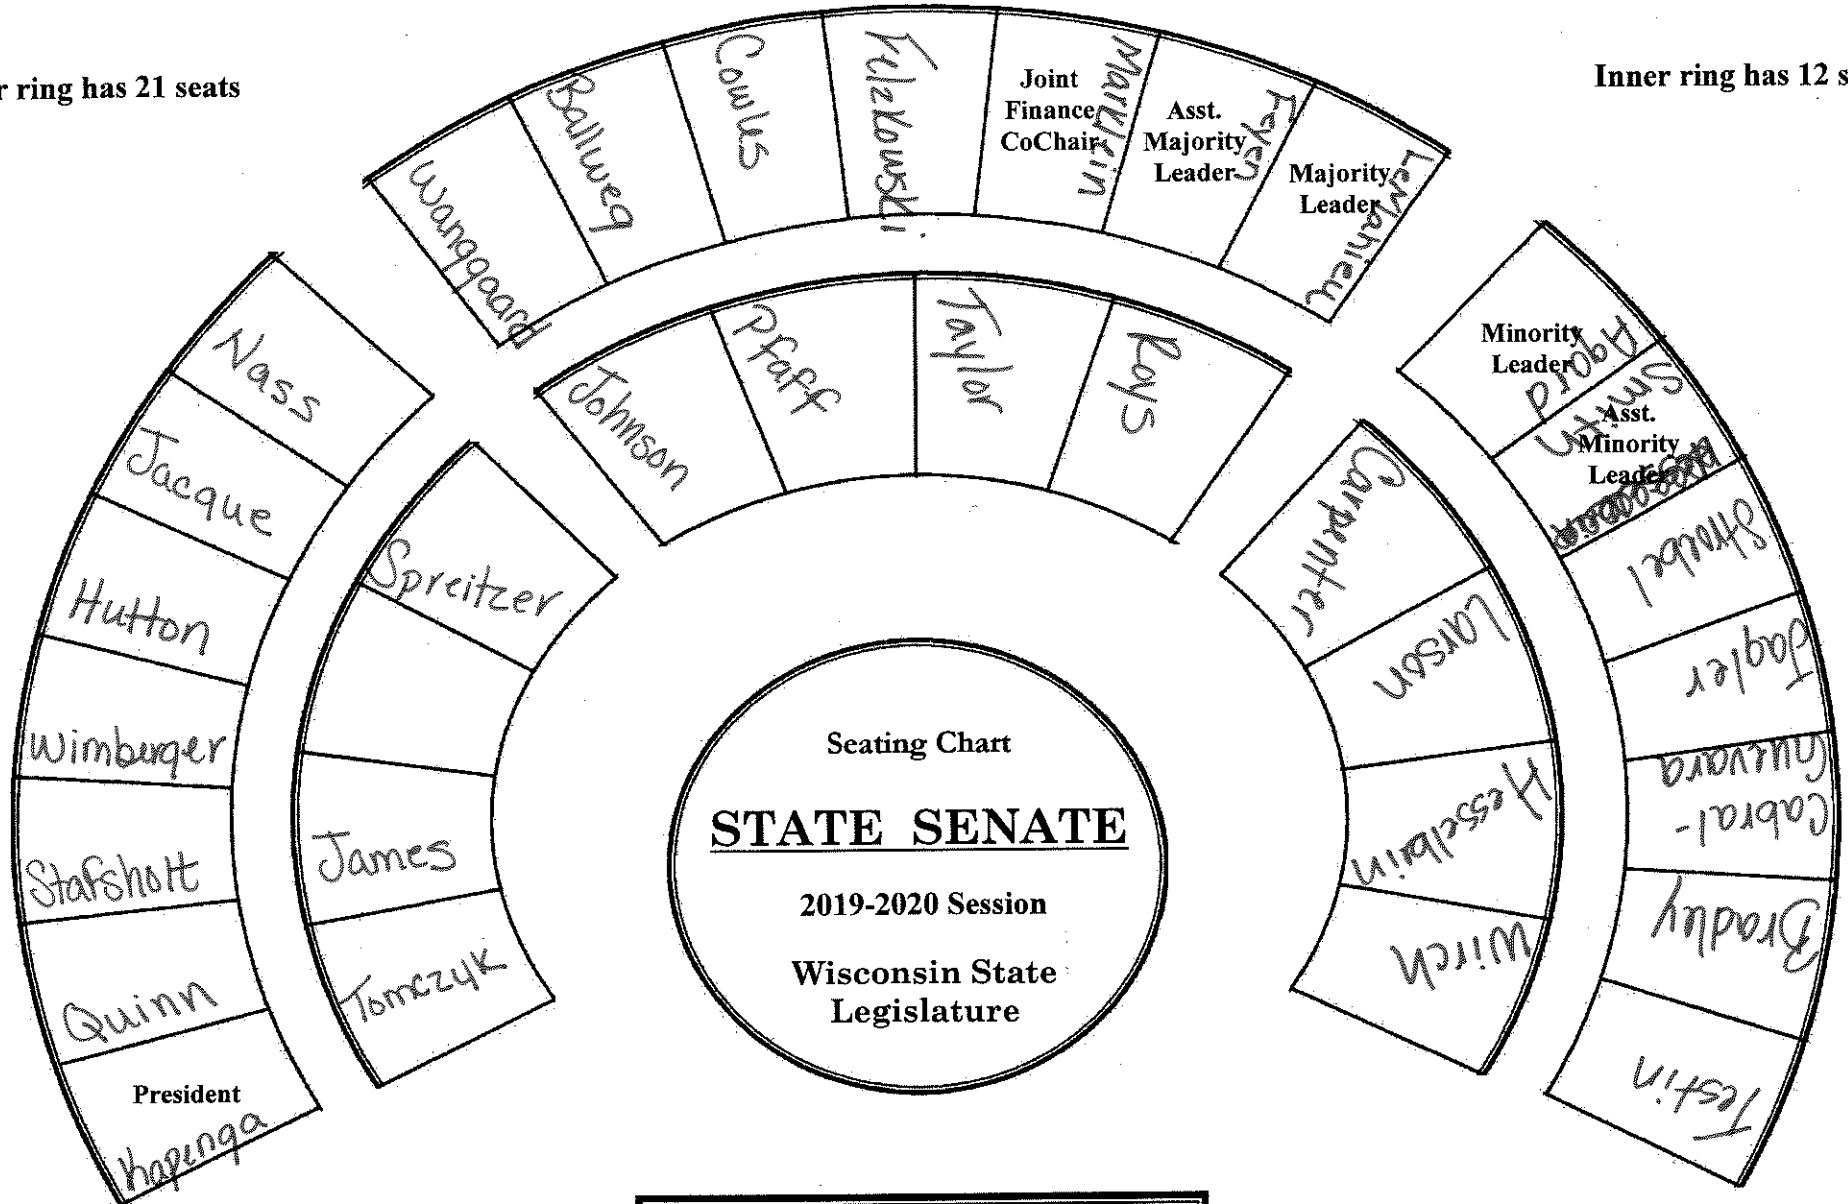

Outer ring has 21 seats

Inner ring has 12 seats.

Senate Chief Clerk

Sergeant at Arms

Senate President