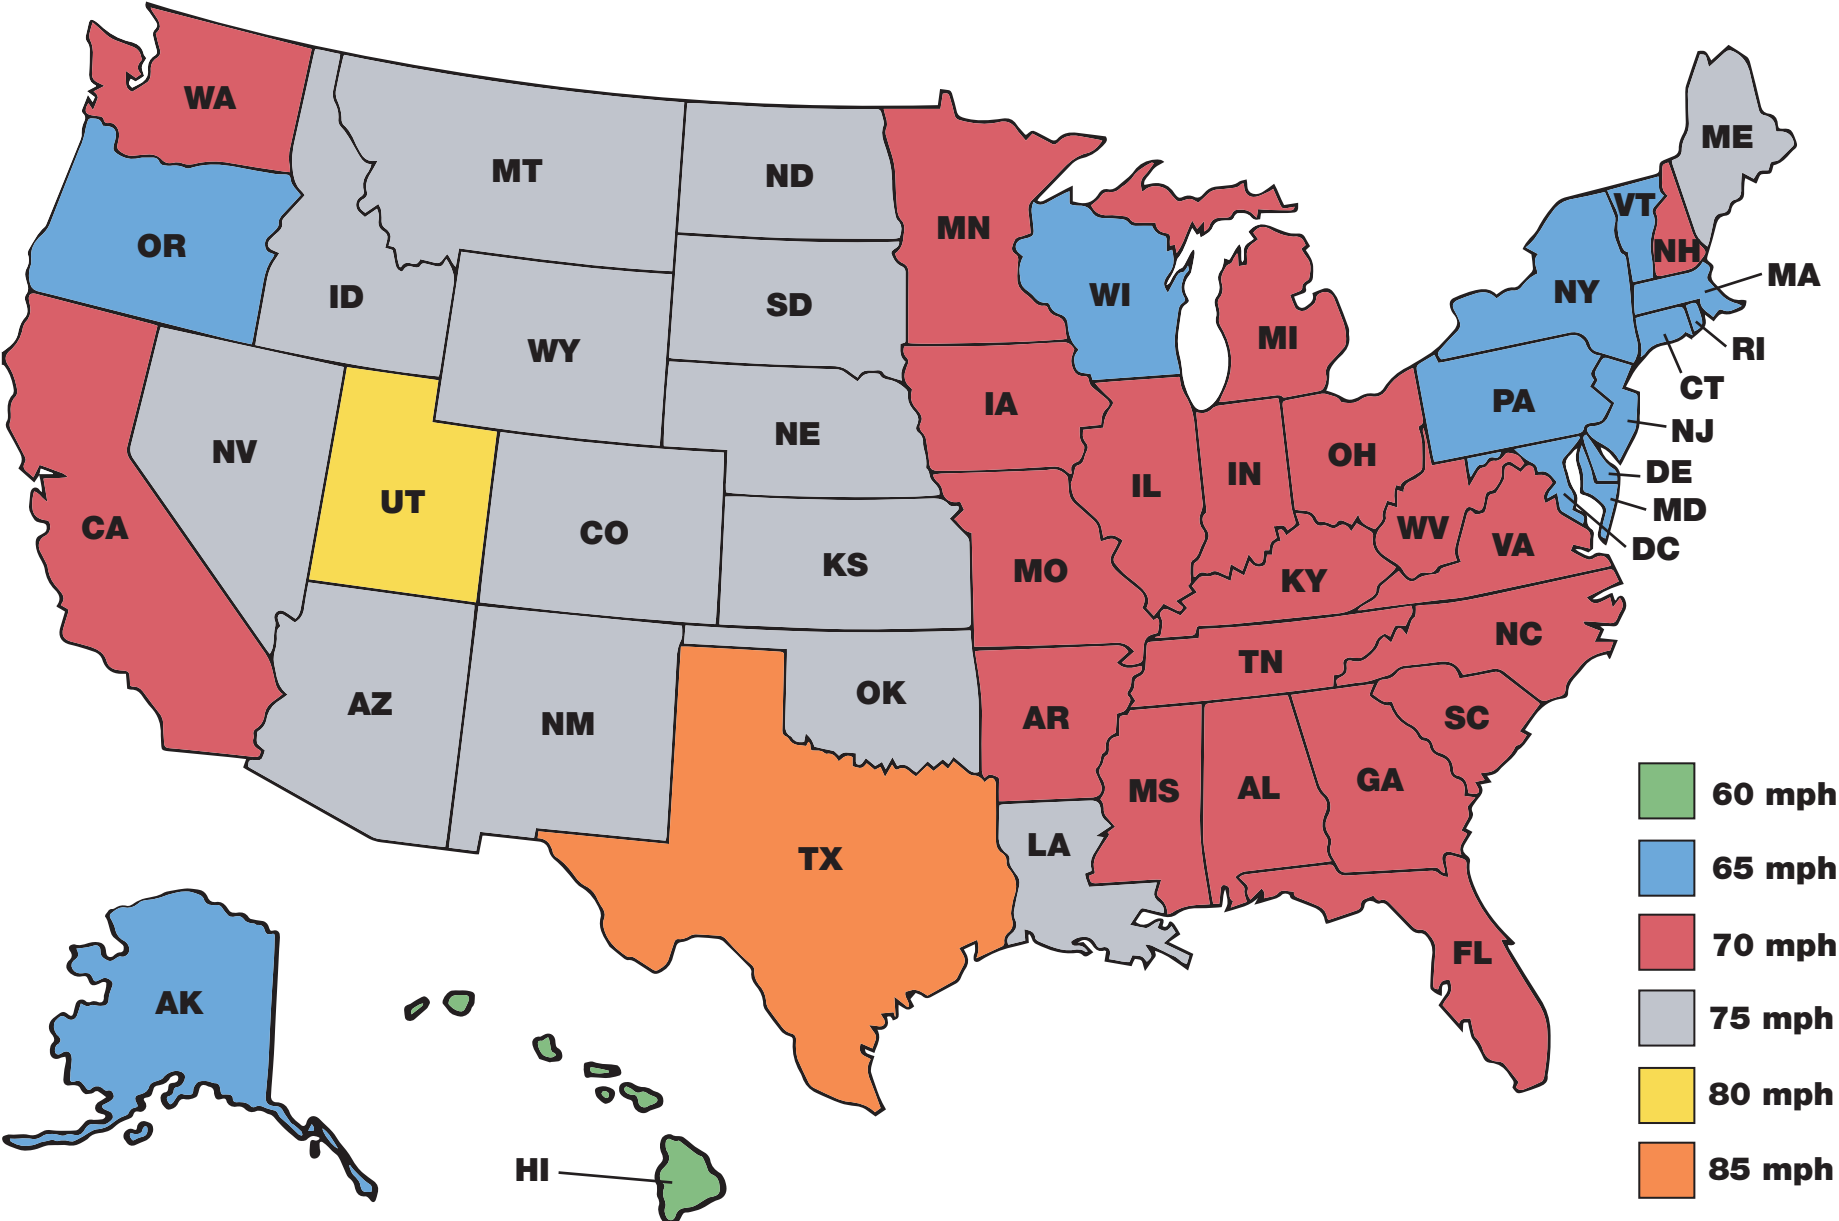

# Maximum Posted Daytime Speed Limits on Rural Interstates\*

\*maximum limit may apply only to specified segments of interstate

Source: Insurance Institute for Highway Safety