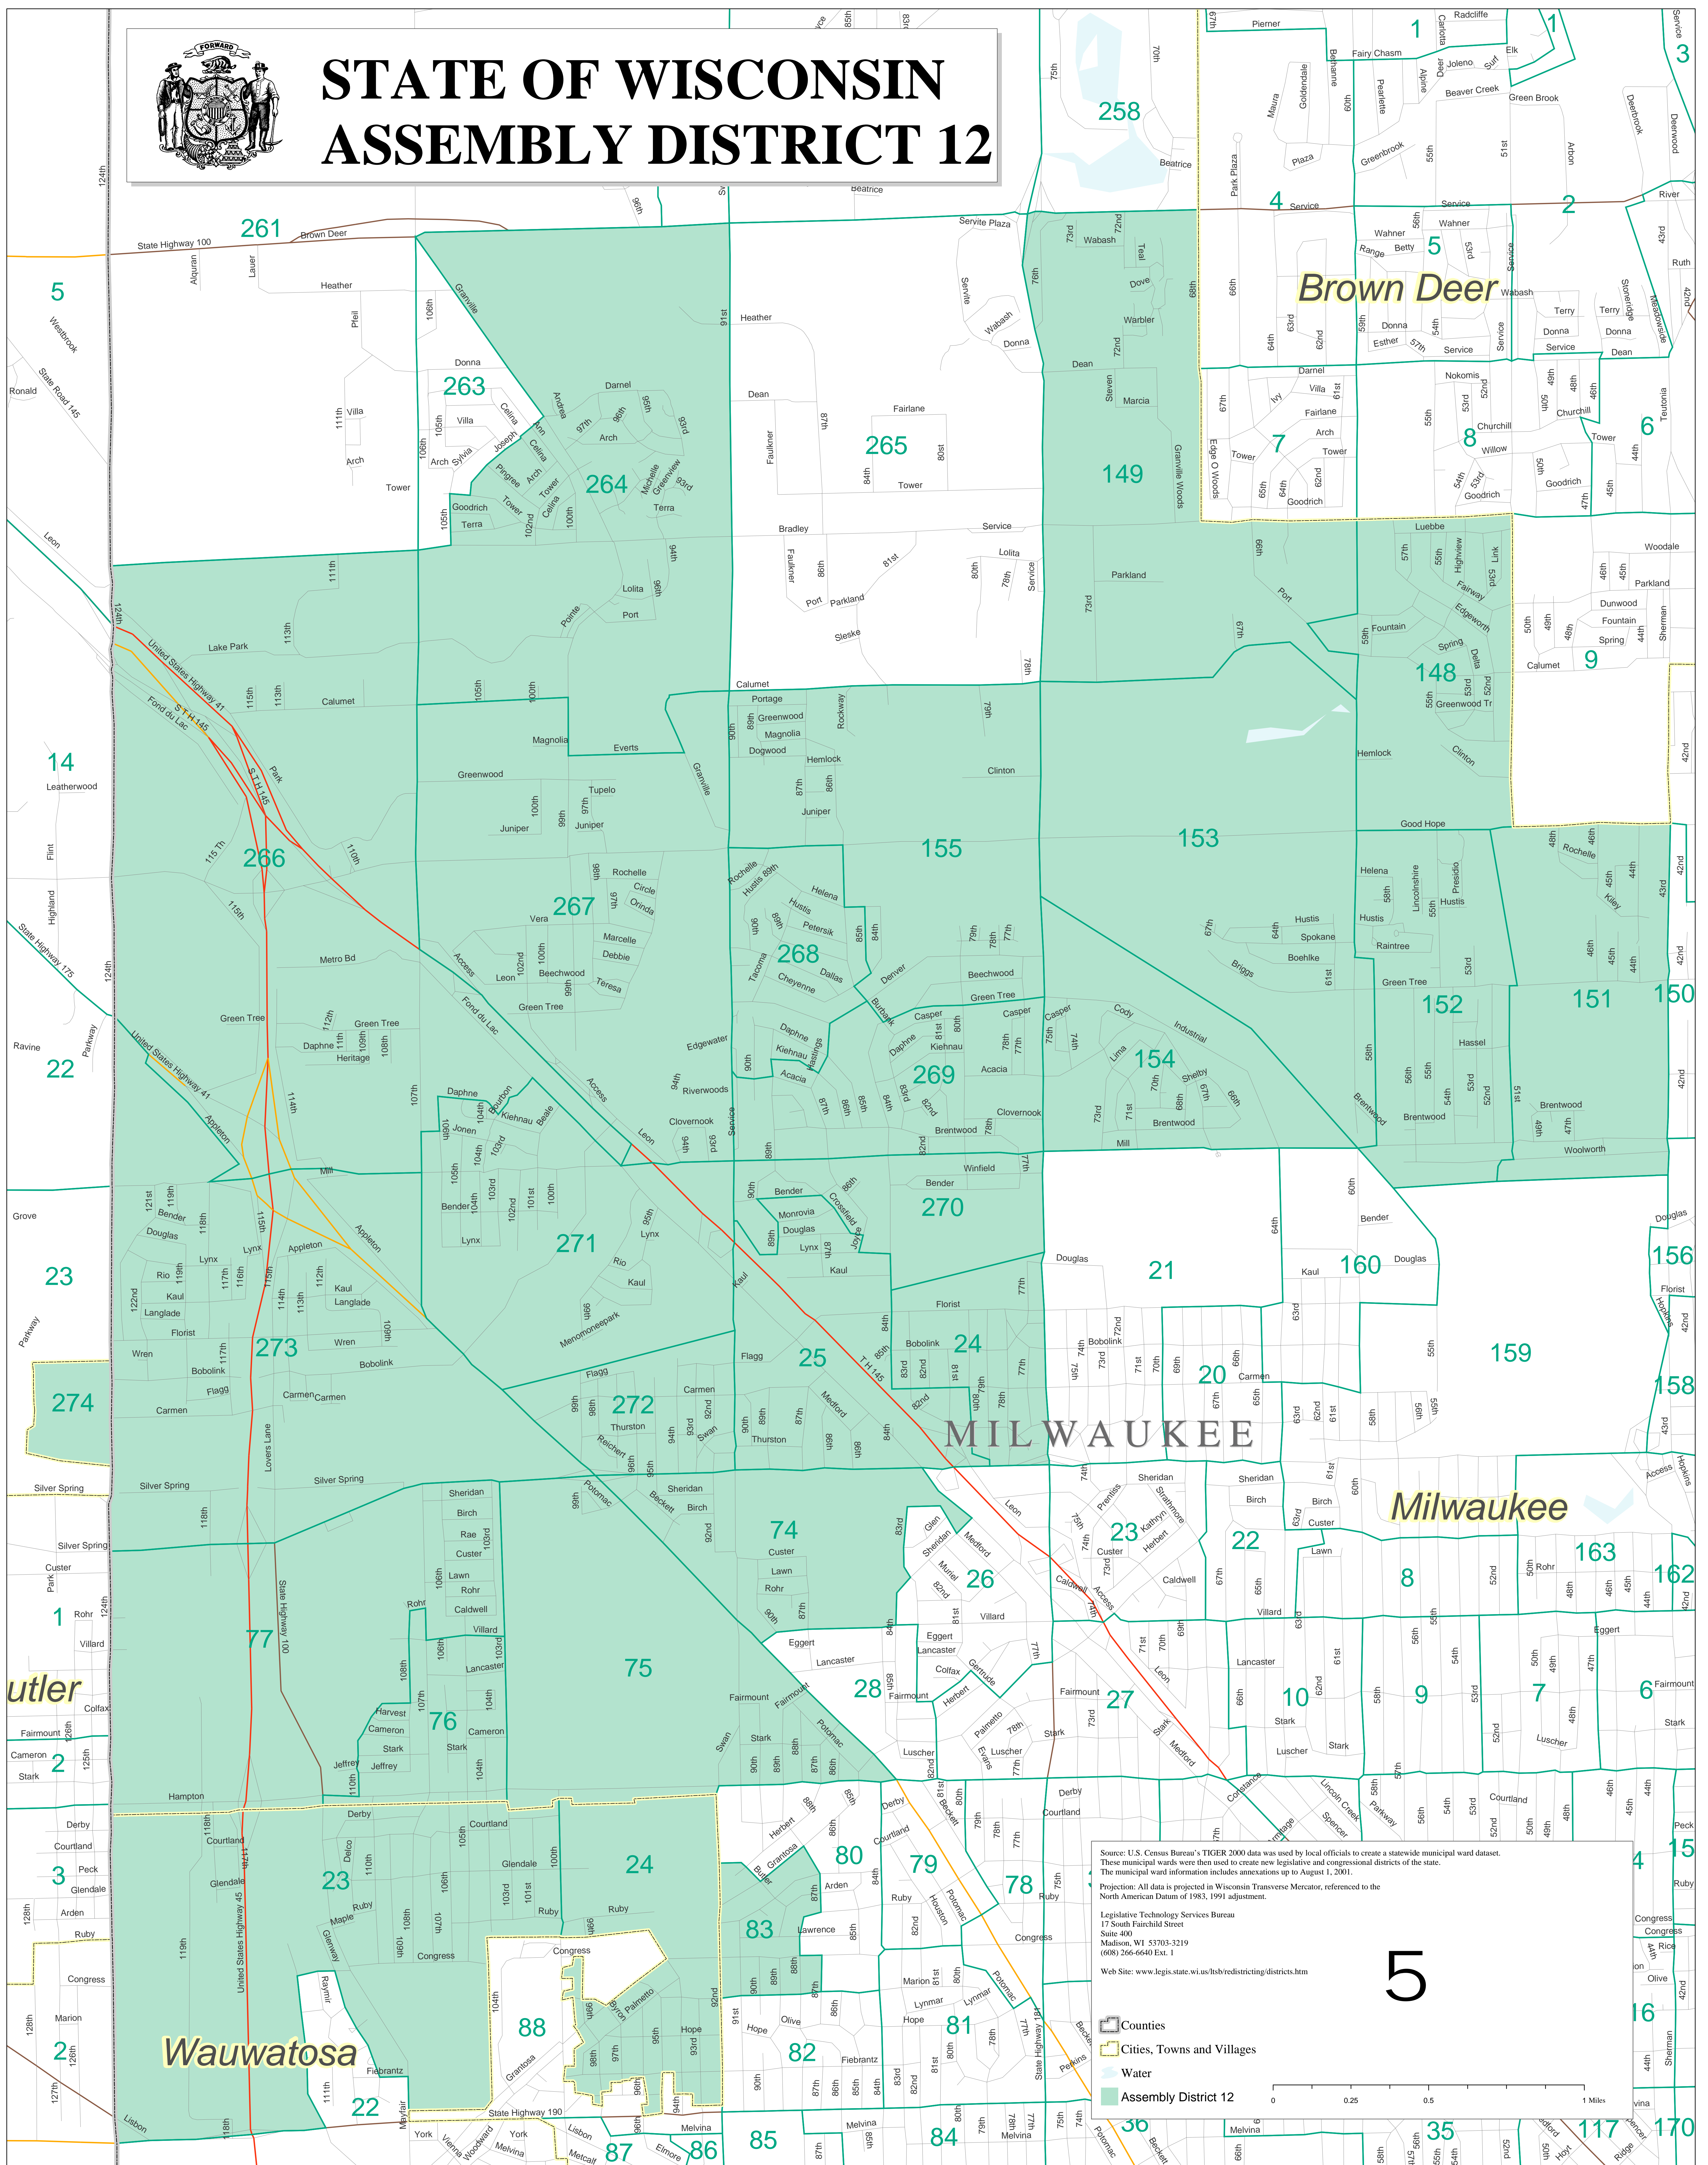

STATE OF WISCONSIN ASSEMBLY DISTRICT 12

Source: U.S. Census Bureau's TIGER 2000 data was used by local officials to create a statewide municipal ward dataset. These municipal wards were then used to create new legislative and congressional districts of the state. The municipal ward information includes annexations up to August 1, 2001.

- Counties
- Cities, Towns and Villages
- Water
- Assembly District 12

5