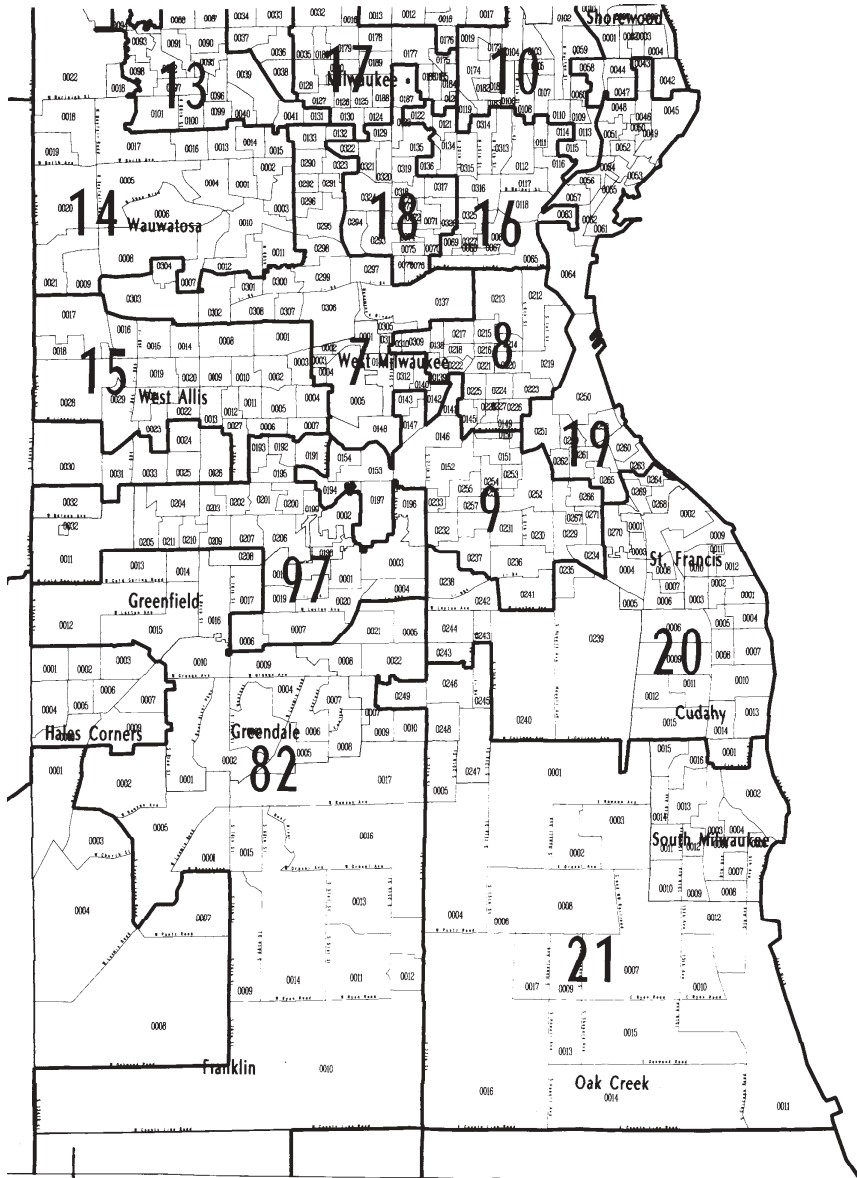

SENATE DISTRICTS

Promulgated by the U.S.  
District Court for the Western  
District of Wisconsin  
June 2, 1992

ASSEMBLY DISTRICTS

Promulgated by the U.S. District Court  
for the Western District of Wisconsin  
June 2, 1992

Detail Map: Assembly Districts

Detail Map: Green Bay Area

Detail Map: Milwaukee County (North)

Detail Map: Milwaukee County (South)

Detail Map: Waukesha County