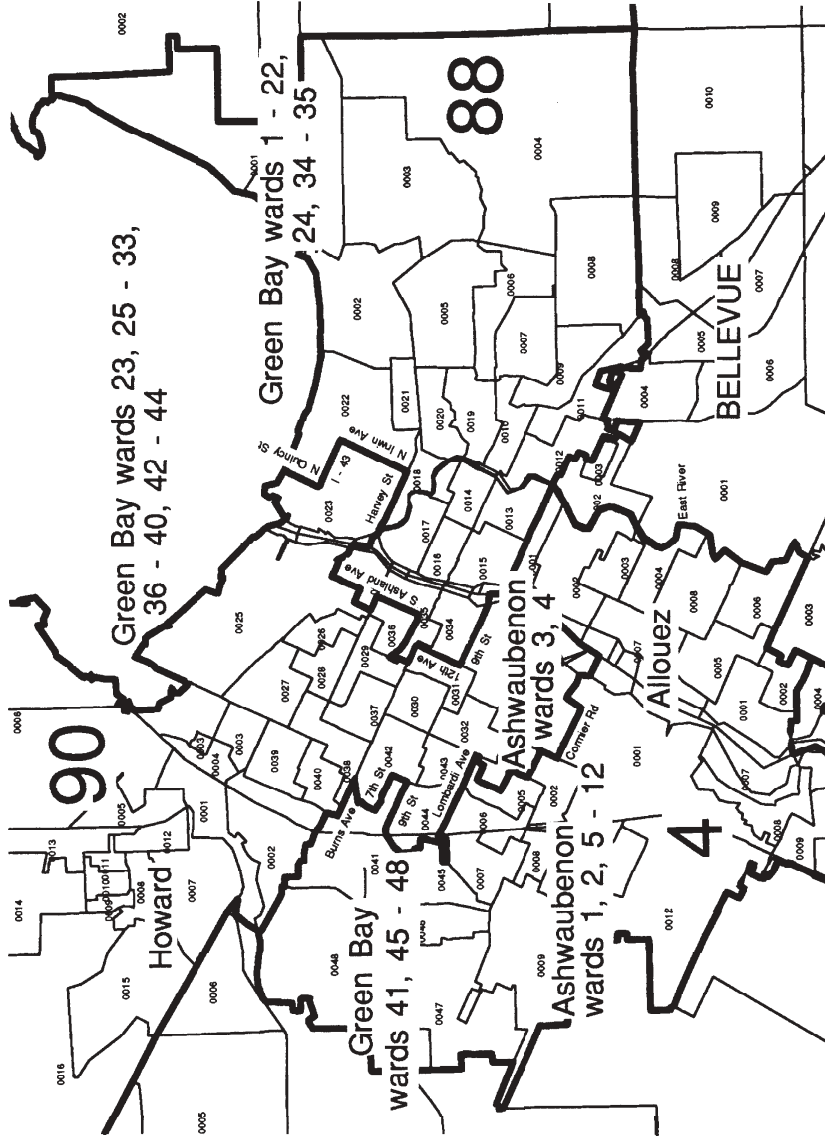

SENATE DISTRICTS

Promulgated by the U.S.  
District Court for the Western  
District of Wisconsin  
June 2, 1992

ASSEMBLY DISTRICTS

Promulgated by the U.S. District Court  
for the Western District of Wisconsin  
June 2, 1992

Detail Map: Assembly Districts

Detail Map: Green Bay Area

Detail Map: Milwaukee County (North)

Detail Map: Milwaukee County (South)

Detail Map: Waukesha County