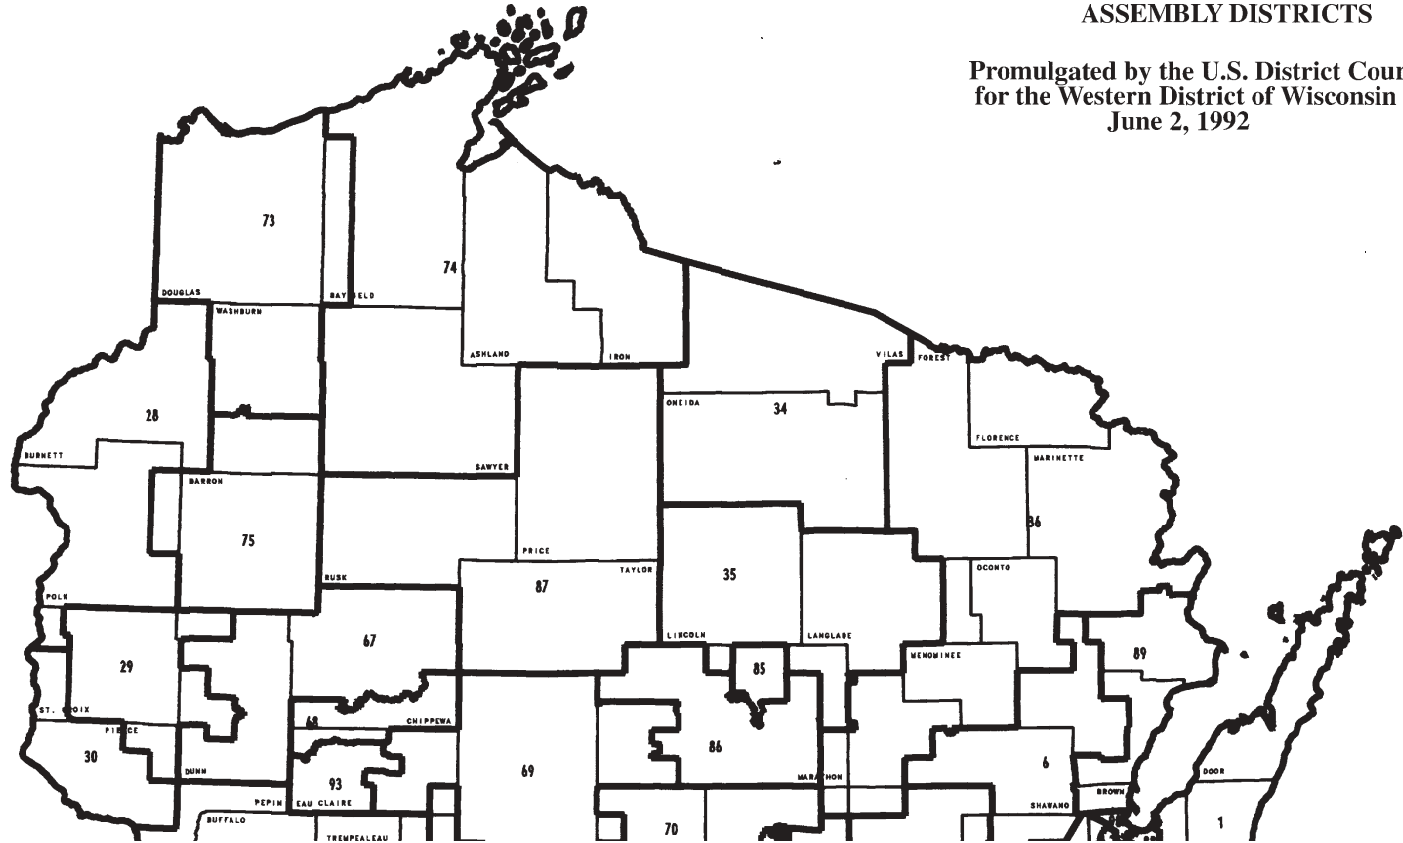

SENATE DISTRICTS

Promulgated by the U.S.  
District Court for the Western  
District of Wisconsin  
June 2, 1992

ASSEMBLY DISTRICTS

Promulgated by the U.S. District Court  
for the Western District of Wisconsin  
June 2, 1992

Detail Map: Assembly Districts

Detail Map: Green Bay Area

Detail Map: Milwaukee County (North)

Detail Map: Milwaukee County (South)

Detail Map: Waukesha County