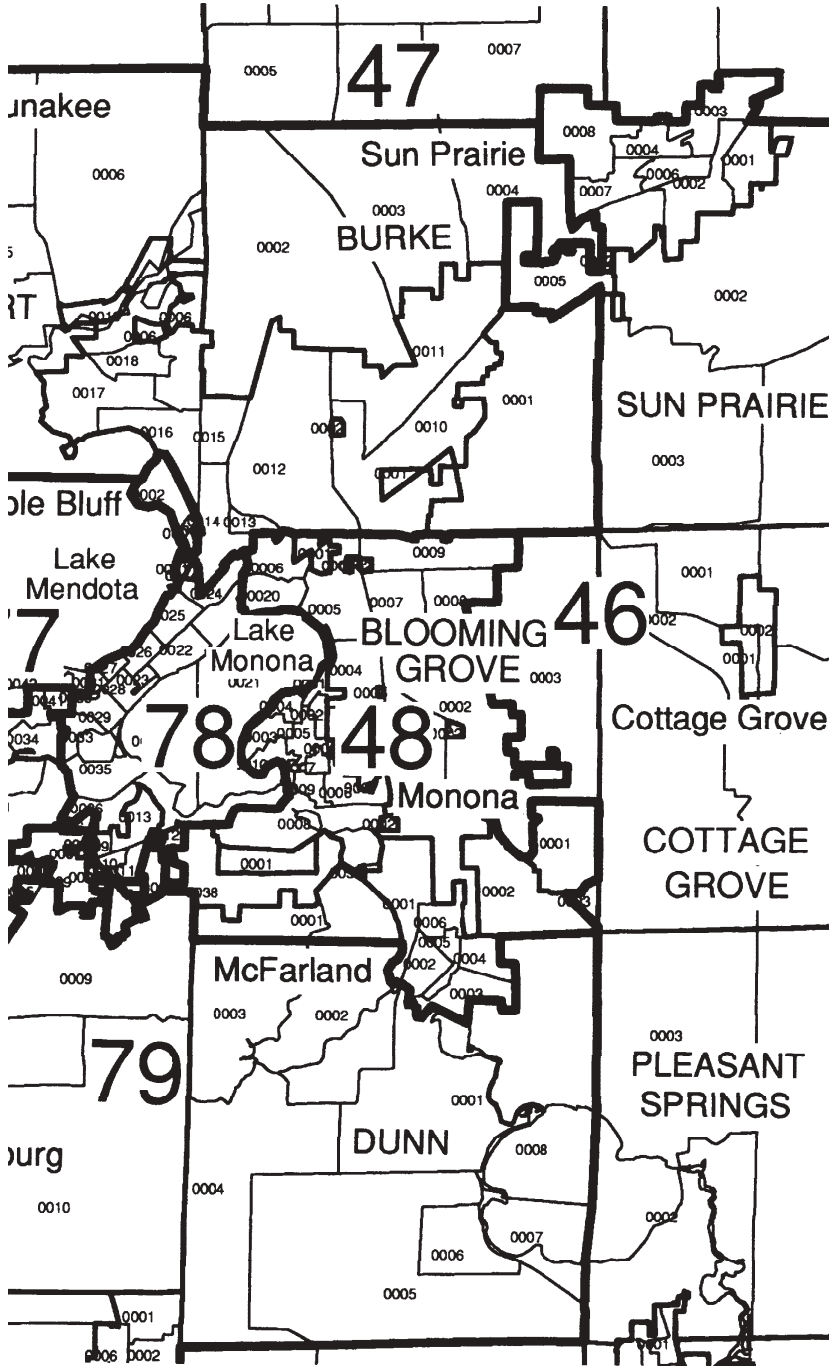

SENATE DISTRICTS

Promulgated by the U.S.  
District Court for the Western  
District of Wisconsin  
June 2, 1992

ASSEMBLY DISTRICTS

Promulgated by the U.S. District Court  
for the Western District of Wisconsin  
June 2, 1992

Detail Map: Assembly Districts

Detail Map: Green Bay Area

Detail Map: Milwaukee County (North)

Detail Map: Milwaukee County (South)

Detail Map: Waukesha County