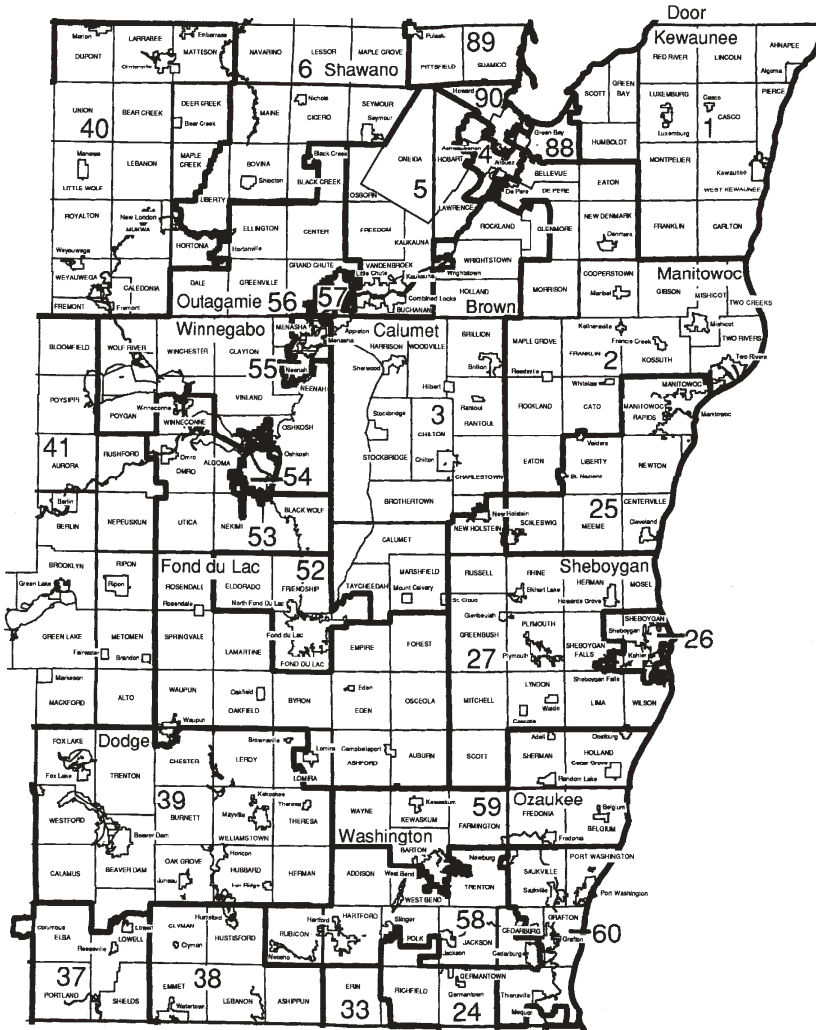

SENATE DISTRICTS

Promulgated by the U.S.  
District Court for the Western  
District of Wisconsin  
June 2, 1992

ASSEMBLY DISTRICTS

Promulgated by the U.S. District Court  
for the Western District of Wisconsin  
June 2, 1992

Detail Map: Assembly Districts

Detail Map: Green Bay Area

Detail Map: Milwaukee County (North)

Detail Map: Milwaukee County (South)

Detail Map: Waukesha County