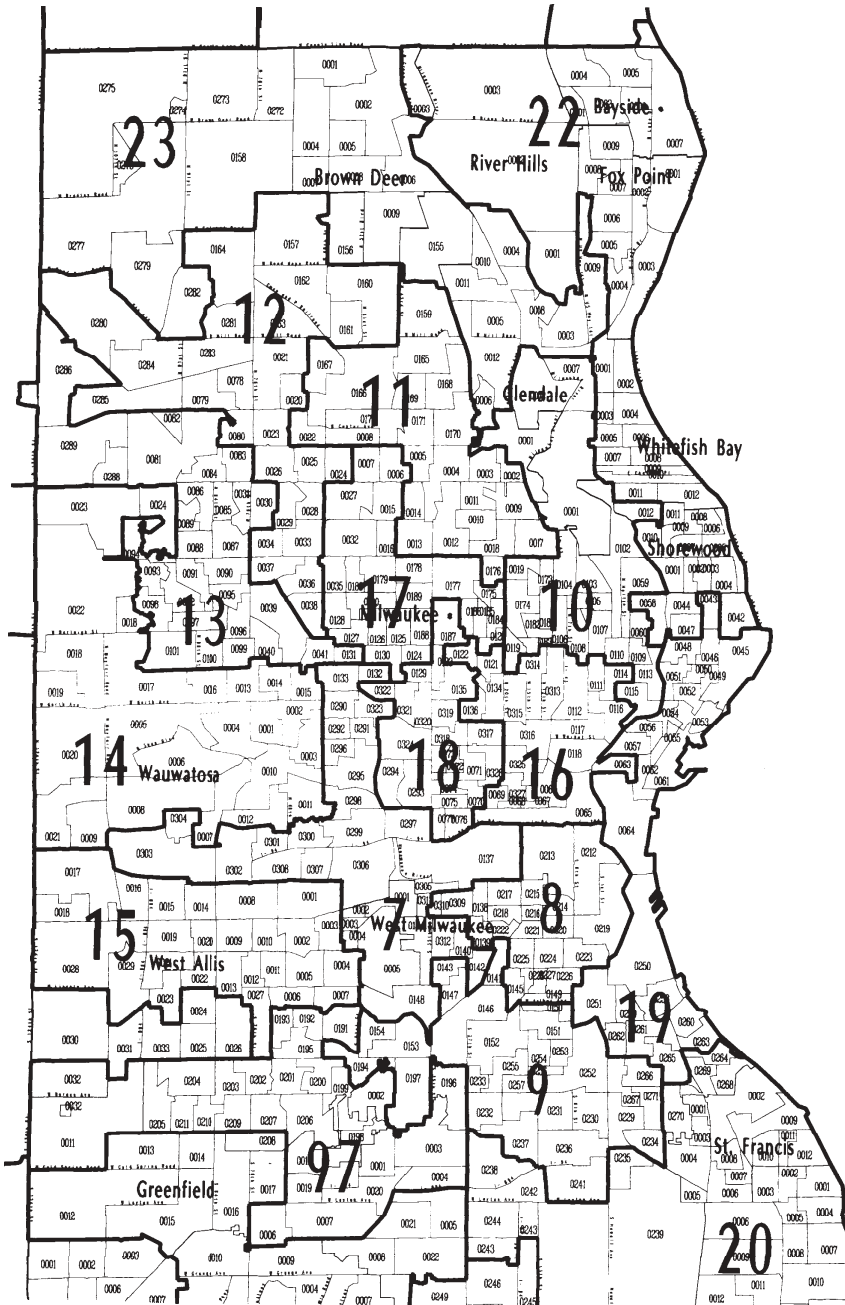

SENATE DISTRICTS

Promulgated by the U.S.  
District Court for the Western  
District of Wisconsin  
June 2, 1992

ASSEMBLY DISTRICTS

Promulgated by the U.S. District Court  
for the Western District of Wisconsin  
June 2, 1992

Detail Map: Assembly Districts

Detail Map: Green Bay Area

Detail Map: Milwaukee County (North)

Detail Map: Milwaukee County (South)

Detail Map: Waukesha County